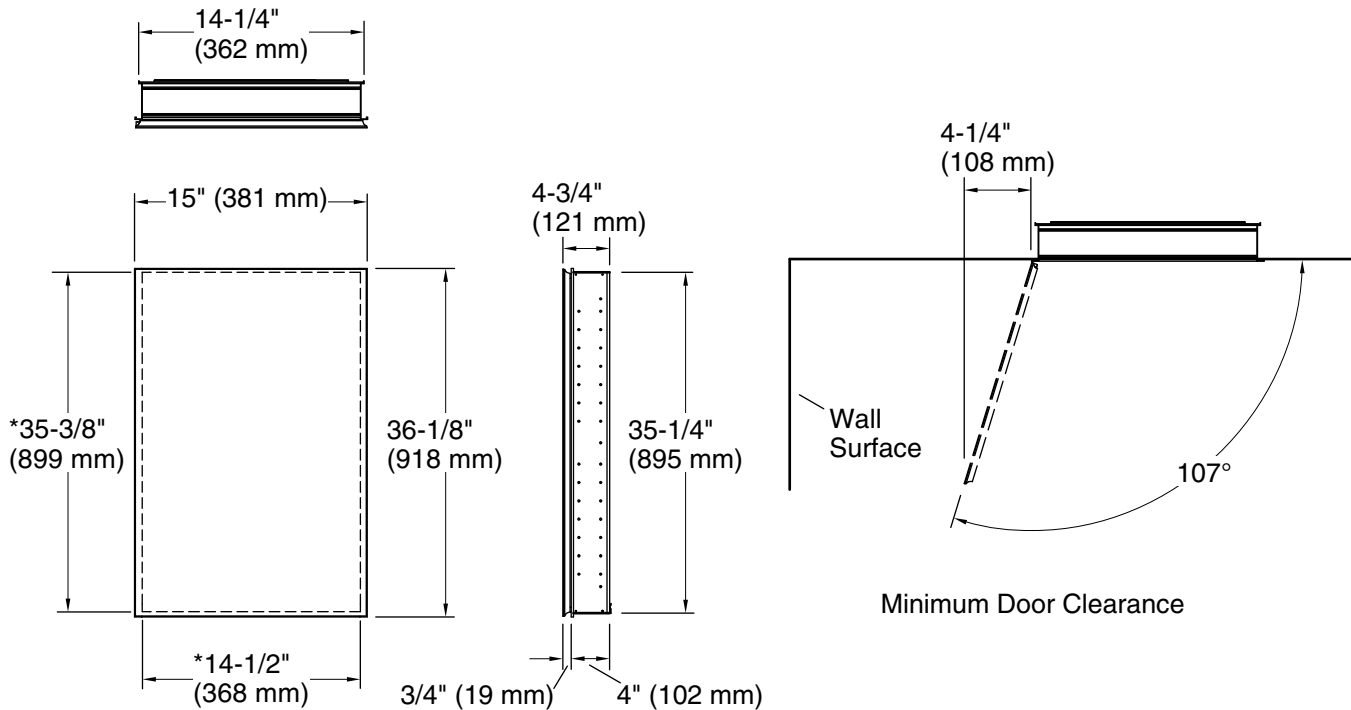

Features

- Four adjustable tempered-glass shelves
- Full-overlay mirrored door
- Mirrors on back of door and interior back of cabinet
- Two-way adjustable hinges with 107° opening capability for easy cabinet access
- Multiple cabinets can be joined horizontally with ganging kit (sold separately)
- Requires K-2878 side mirror kit (sold separately) for surface mount installation

* Recess-Mount Cutout

Technical Information

All product dimensions are nominal.

Notes

Install this product according to the installation guide.

When determining the height of the medicine cabinet, ensure the mirrored door will clear all obstacles (such as a faucet). A minimum distance of 3" (76 mm) is required.