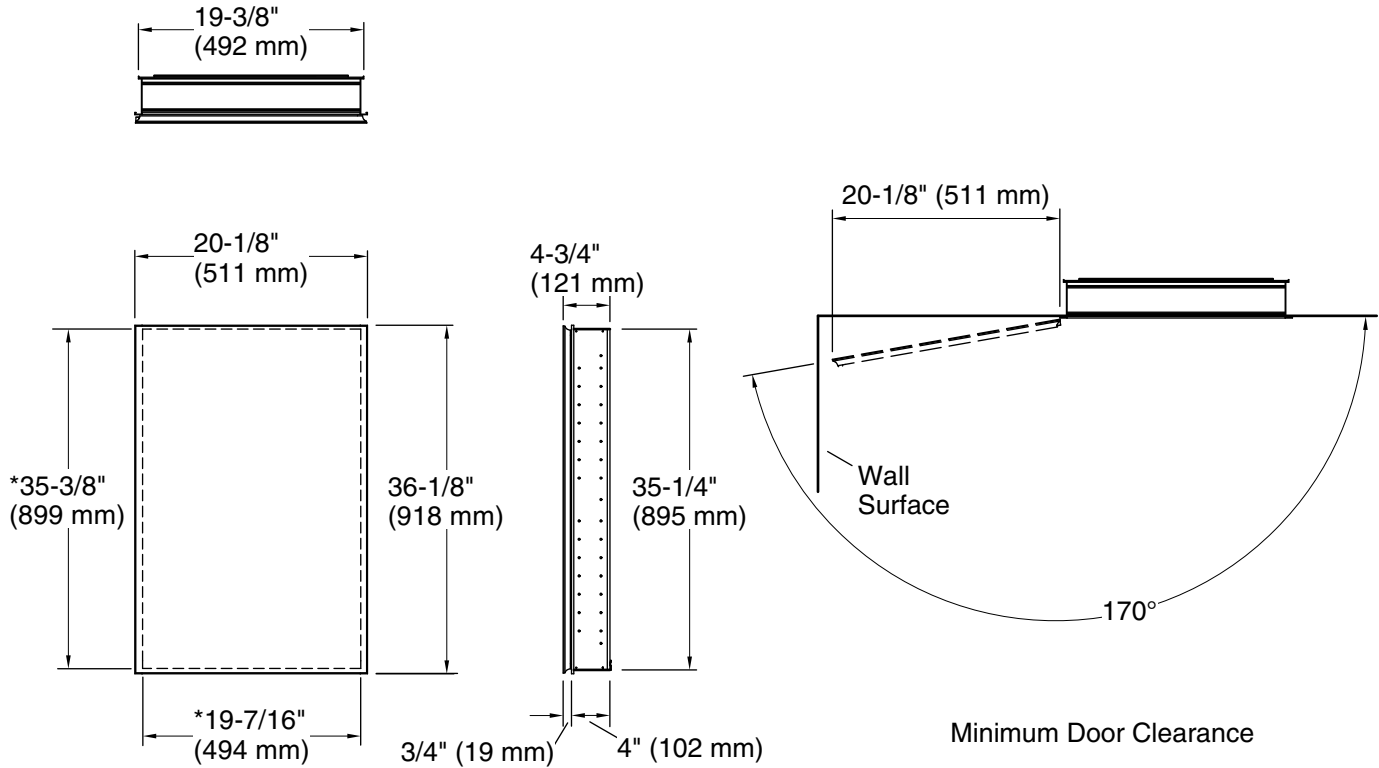

* Recess-Mount Cutout

Technical Information

All product dimensions are nominal.

Notes

Install this product according to the installation guide.

When determining the height of the medicine cabinet, ensure the mirrored door will clear all obstacles (such as a faucet). A minimum distance of 3" (76 mm) is required.