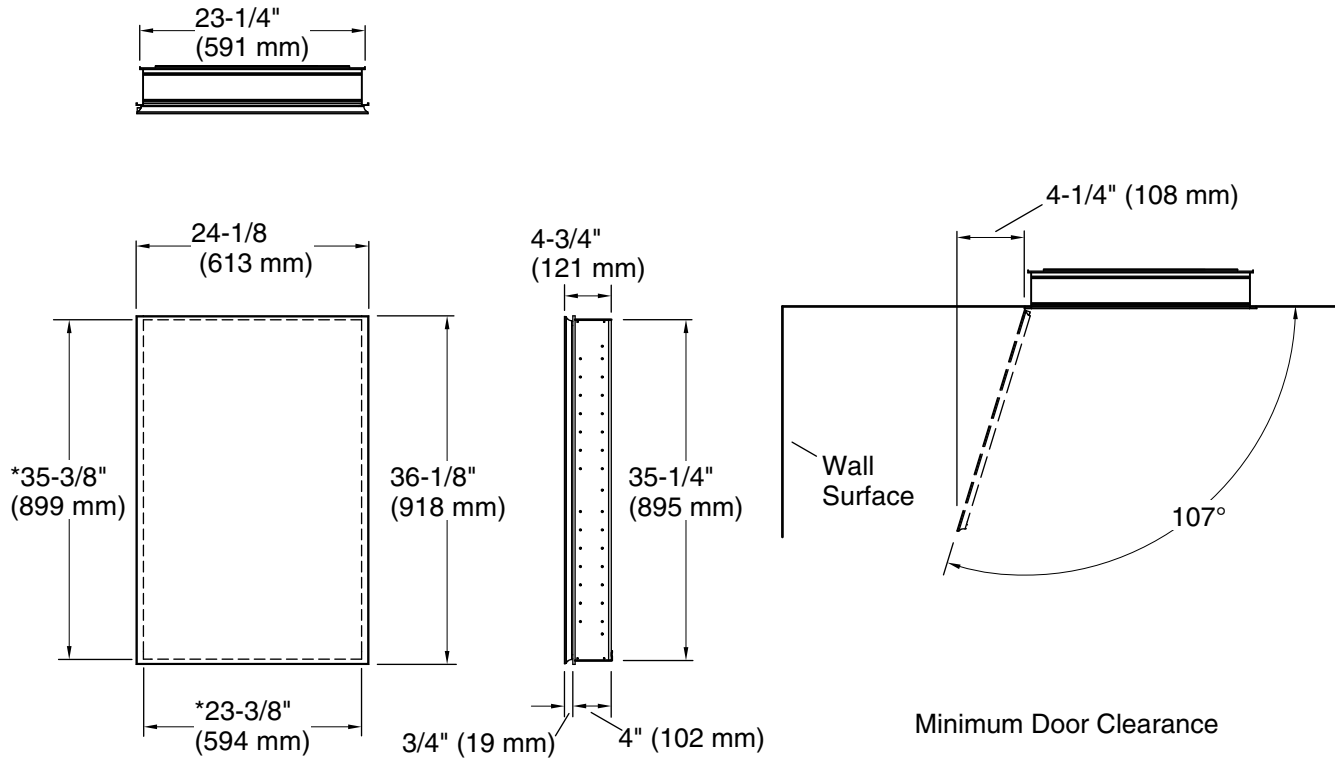

* Recess-Mount Cutout

Technical Information

All product dimensions are nominal.

Notes

Install this product according to the installation guide.

When determining the height of the medicine cabinet, ensure the mirrored door will clear all obstacles (such as a faucet). A minimum distance of 3" (76 mm) is required.

For surface-mount, use anchors (not provided) rated for the loaded weight of this product.