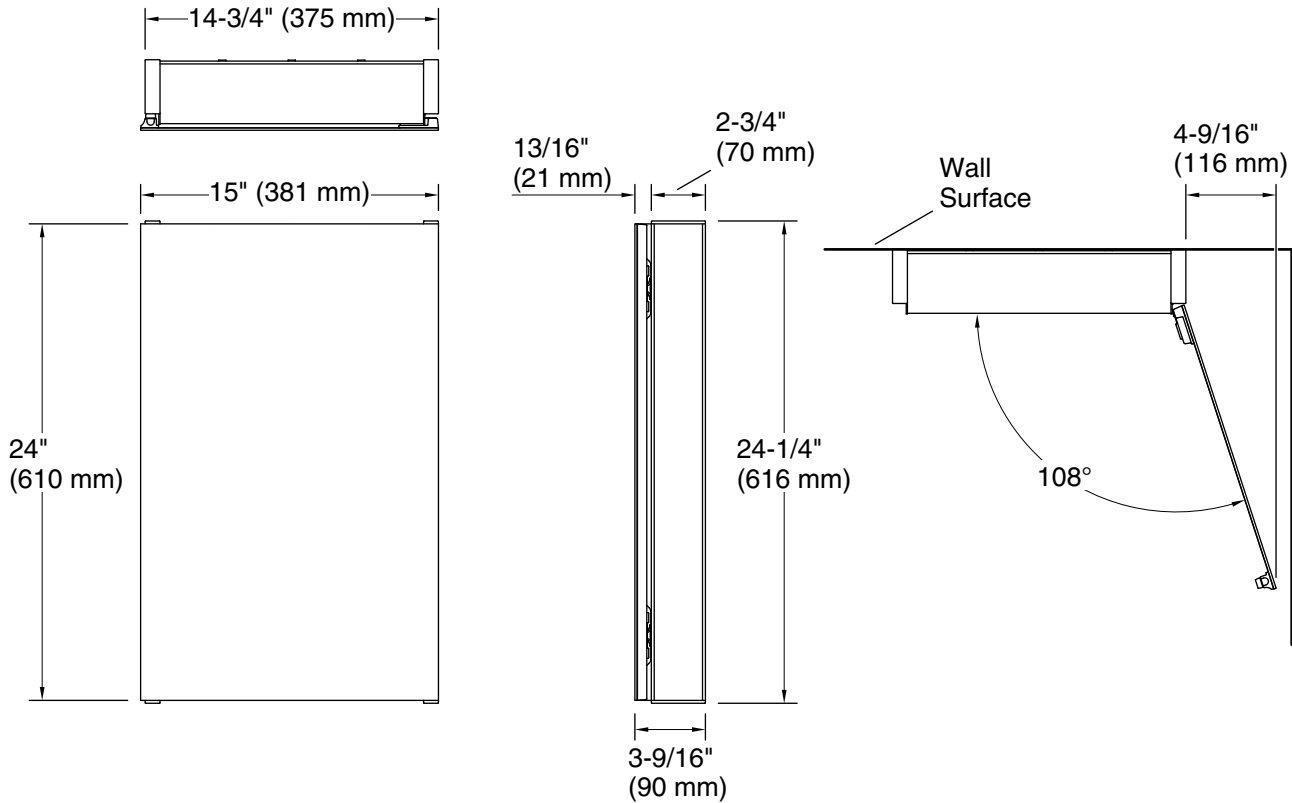

Features

- Innovative staggered shelf layout fits tall and short items
- Deep shelves hold large containers
- Low-profile design hugs the wall for a clean look
- Mirror-front door with reflective mirrored interior
- Three fixed shelves—one full width and two partial
- Two-way adjustable hinges with 108° opening capability for easy cabinet access

Material

- Rustproof aluminum

Installation

- Easy surface-mount installation—no wall cutting
- Reversible: install as left- or right-hinge swing
- Includes mounting hardware
- Includes reversible side panel kit (white / grey) to match your decor

Color	Code	Description
-------	------	-------------

	DA1	Dark Anodized Aluminum
---	-----	------------------------

Technical Information

All product dimensions are nominal.

Wood type:	Medium-density fiberboard
Vanity type:	Wall-mount
Mirror type:	Wall-mount

Notes

Install this product according to the installation instructions.

When determining the height of the cabinet, ensure the mirrored door will clear all obstacles (such as a faucet). A minimum distance of 3" (76 mm) is required.