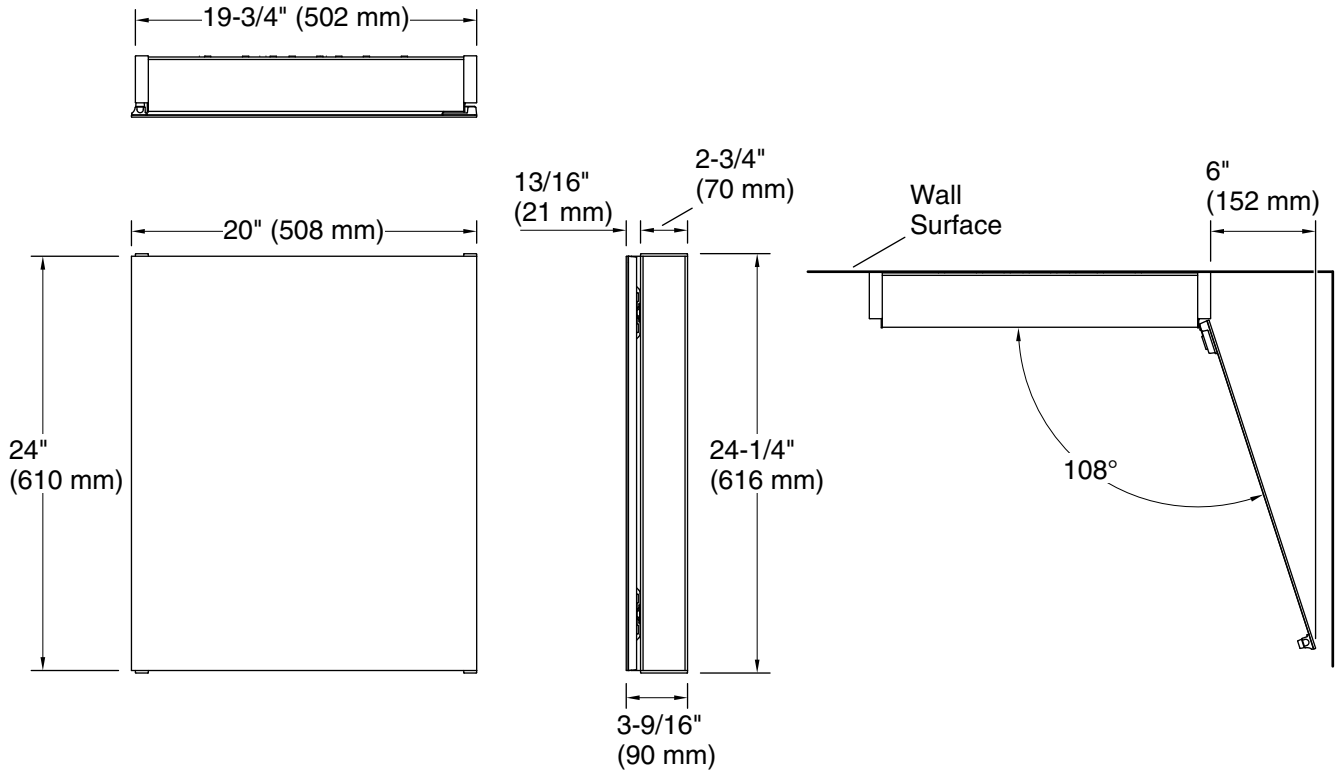

Technical Information

All product dimensions are nominal.

Vanity type: Wall-mount

Notes

Install this product according to the installation instructions.

When determining the height of the cabinet, ensure the mirrored door will clear all obstacles (such as a faucet). A minimum distance of 3" (76 mm) is required.

This cabinet is designed for either right or left door swing. Check for obstructions.

For surface-mount, use anchors (not provided) rated for the loaded weight of this product.