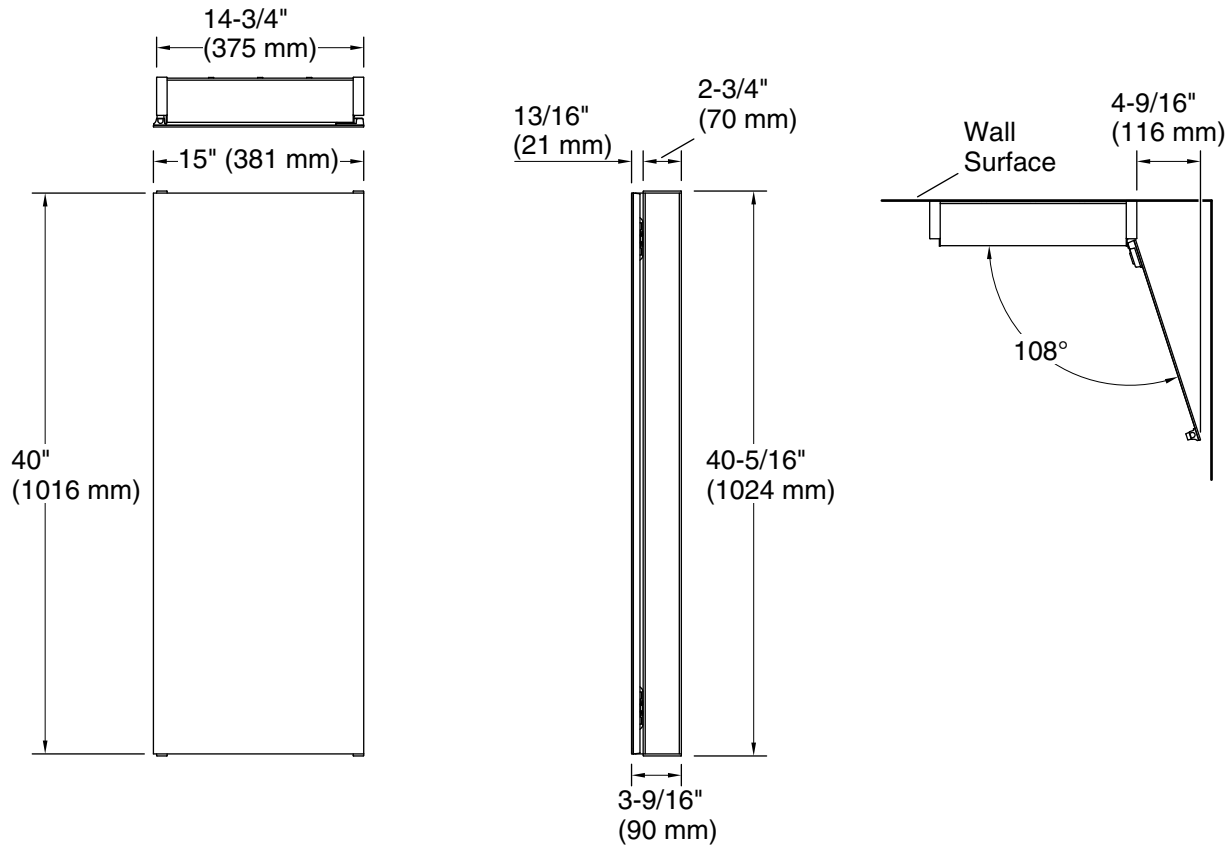

Features

- Innovative staggered shelf layout fits tall and short items
- Deep shelves hold large containers
- Low-profile design hugs the wall for a clean look
- Mirror-front door with reflective mirrored interior
- Four fixed shelves
- Two-way adjustable hinges with 108° opening capability for easy cabinet access

Material

- Rustproof aluminum

Installation

- Easy surface-mount installation—no wall cutting
- Reversible: install as left- or right-hinge swing
- Includes mounting hardware
- Includes reversible side panel kit (white / grey) to match your decor

Color	Code	Description
-------	------	-------------

	DA1	Dark Anodized Aluminum
---	-----	------------------------

Technical Information

All product dimensions are nominal.

Wood type: Medium-density fiberboard
 Vanity type: Wall-mount
 Mirror type: Wall-mount

Notes

Install this product according to the installation instructions.

When determining the height of the cabinet, ensure the mirrored door will clear all obstacles (such as a faucet). A minimum distance of 3" (76 mm) is required.