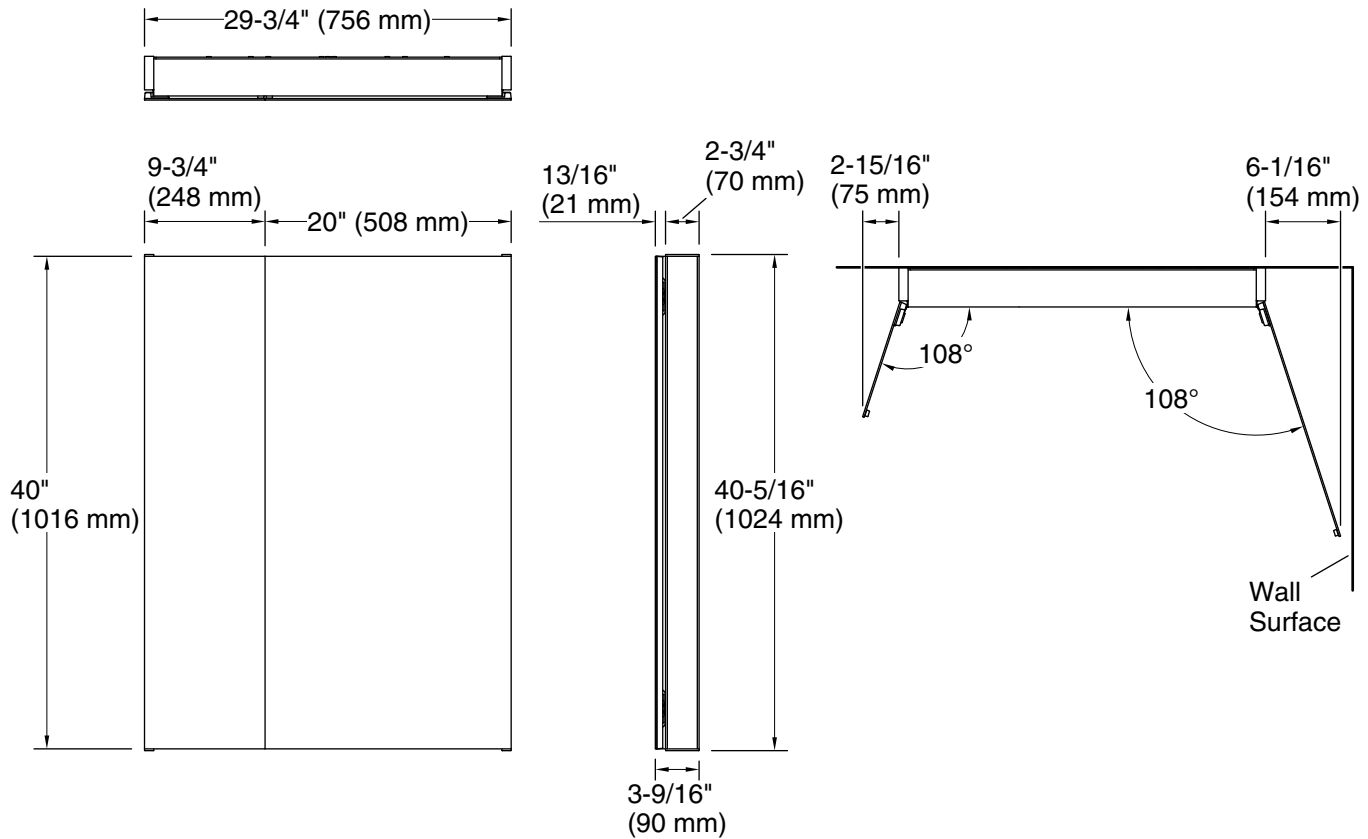

Features

- Innovative staggered shelf layout fits tall and short items
- Deep shelves hold large containers
- Low-profile design hugs the wall for a clean look
- Mirror-front door with reflective mirrored interior
- Four fixed shelves
- Two-way adjustable hinges with 108° opening capability for easy cabinet access

Material

- Rustproof aluminum

Installation

- Easy surface-mount installation—no wall cutting
- Reversible: install as left- or right-hinge swing
- Includes mounting hardware
- Includes reversible side panel kit (white / grey) to match your decor

Color	Code	Description
-------	------	-------------

	DA1	Dark Anodized Aluminum
---	-----	------------------------

Technical Information

All product dimensions are nominal.

Wood type:	Medium-density fiberboard
Vanity type:	Wall-mount
Mirror type:	Wall-mount

Notes

Install this product according to the installation instructions.

When determining the height of the cabinet, ensure the mirrored door will clear all obstacles (such as a faucet). A minimum distance of 3" (76 mm) is required.