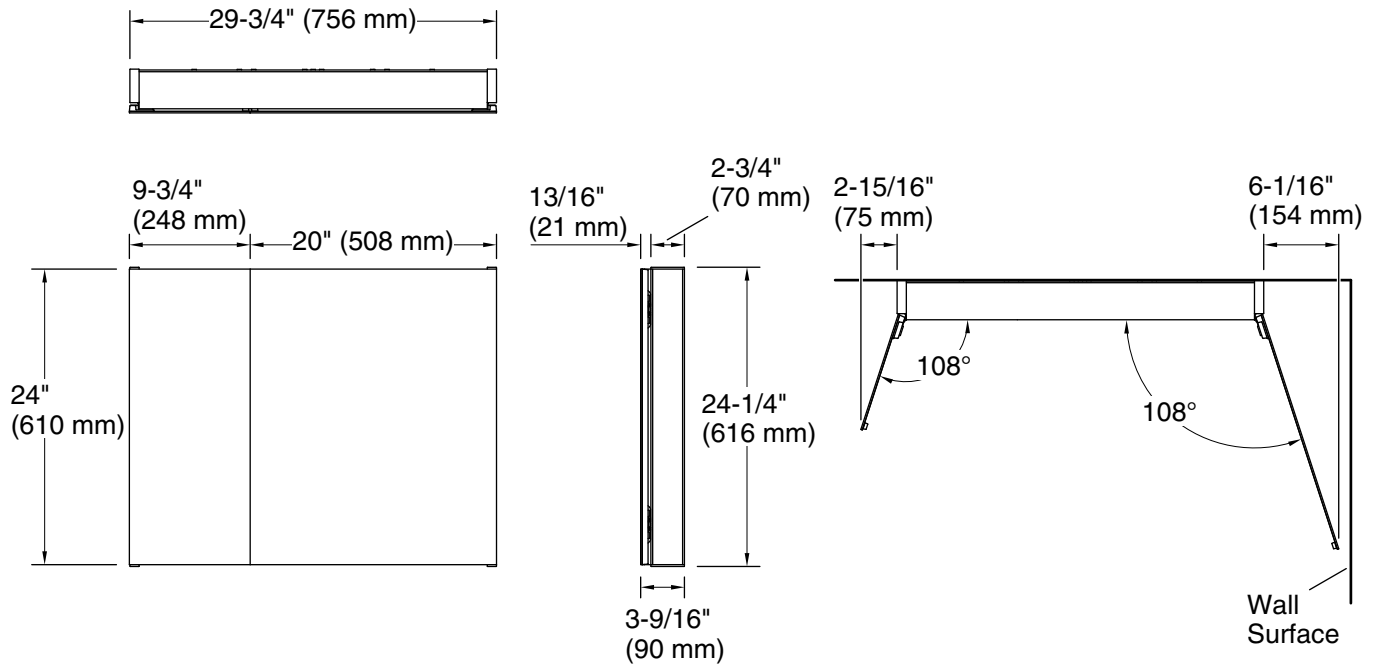

Technical Information

All product dimensions are nominal.

Wood type: Medium-density fiberboard

Mirror type: Wall-mount

Notes

Install this product according to the installation instructions.

When determining the height of the cabinet, ensure the mirrored door will clear all obstacles (such as a faucet). A minimum distance of 3" (76 mm) is required.

This cabinet is designed for either right or left door swing. Check for obstructions.

For surface-mount, use anchors (not provided) rated for the loaded weight of this product.