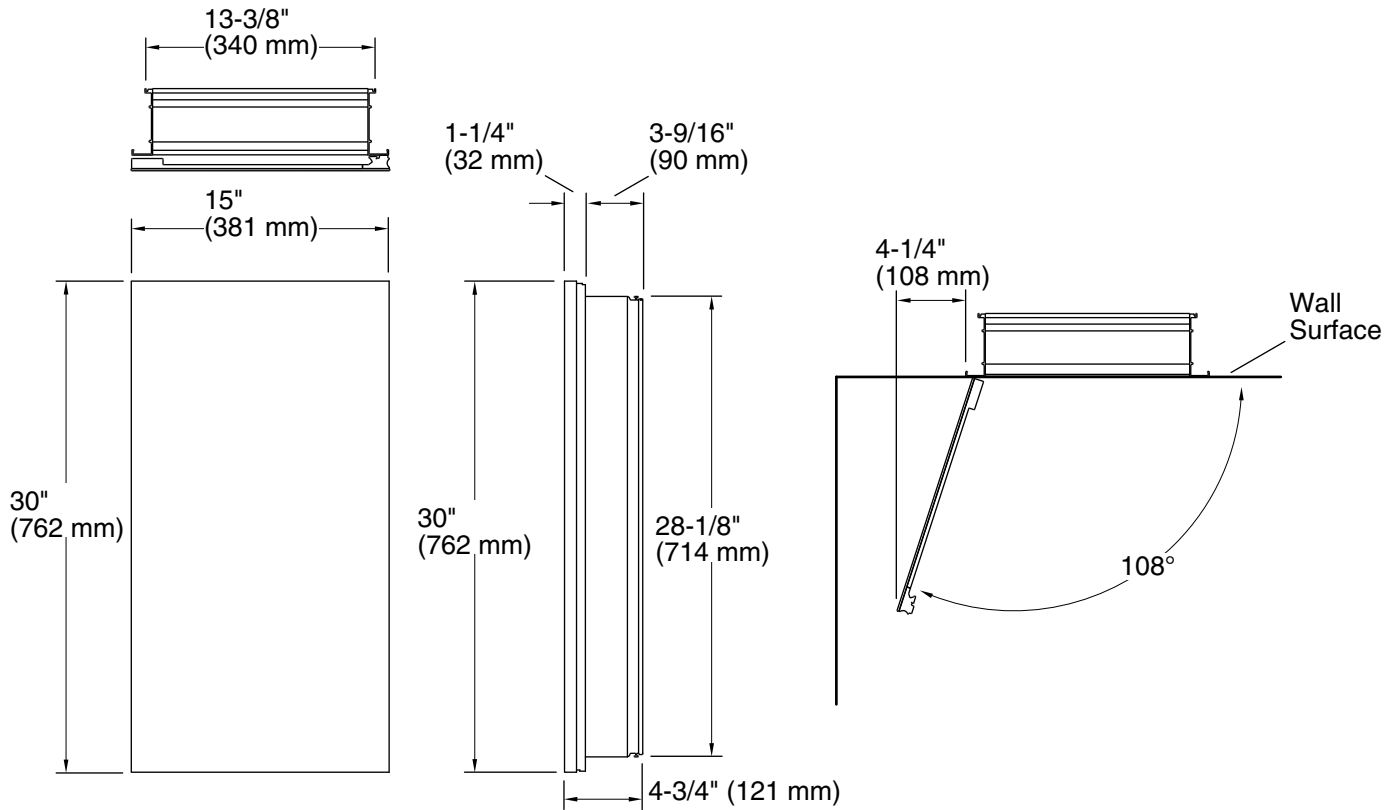

Features

- Three adjustable tempered-glass shelves
- Full-overlay mirrored door
- Mirrored interior
- Two-way adjustable hinges with 108° opening capability for easy cabinet access

Material

- Anodized aluminum construction with a durable rustproof and chip-resistant finish
- Anodized aluminum construction with a durable rustproof and chip-resistant finish

Technical Information

All product dimensions are nominal.

Notes

Install this product according to the installation instructions.

Install the cabinet a minimum of 3" (76 mm) above any obstructions (such as a faucet).