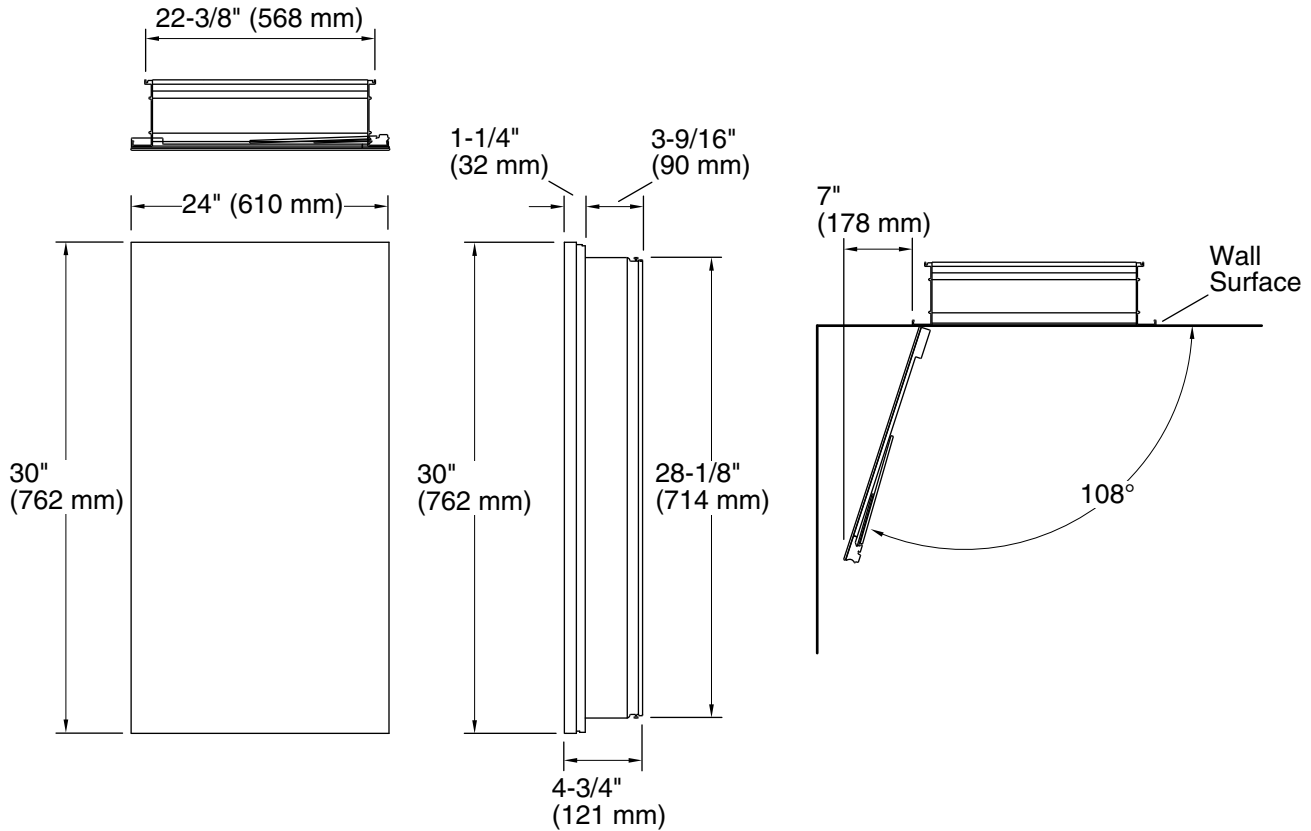

Material

- Anodized aluminum construction with a durable rustproof and chip-resistant finish
- Anodized aluminum construction with a durable rustproof and chip-resistant finish

Installation

- Can be installed with left- or right-hand swing
- Includes mounting hardware for surface or recessed installation
- Requires K-99012 or K-99675 side mirror kit (sold separately) for surface-mount installation

Technical Information

All product dimensions are nominal.

Notes

Install the cabinet a minimum of 3" (76 mm) above any obstructions (such as a faucet).

For surface-mount, use anchors (not provided) rated for the loaded weight of this product.