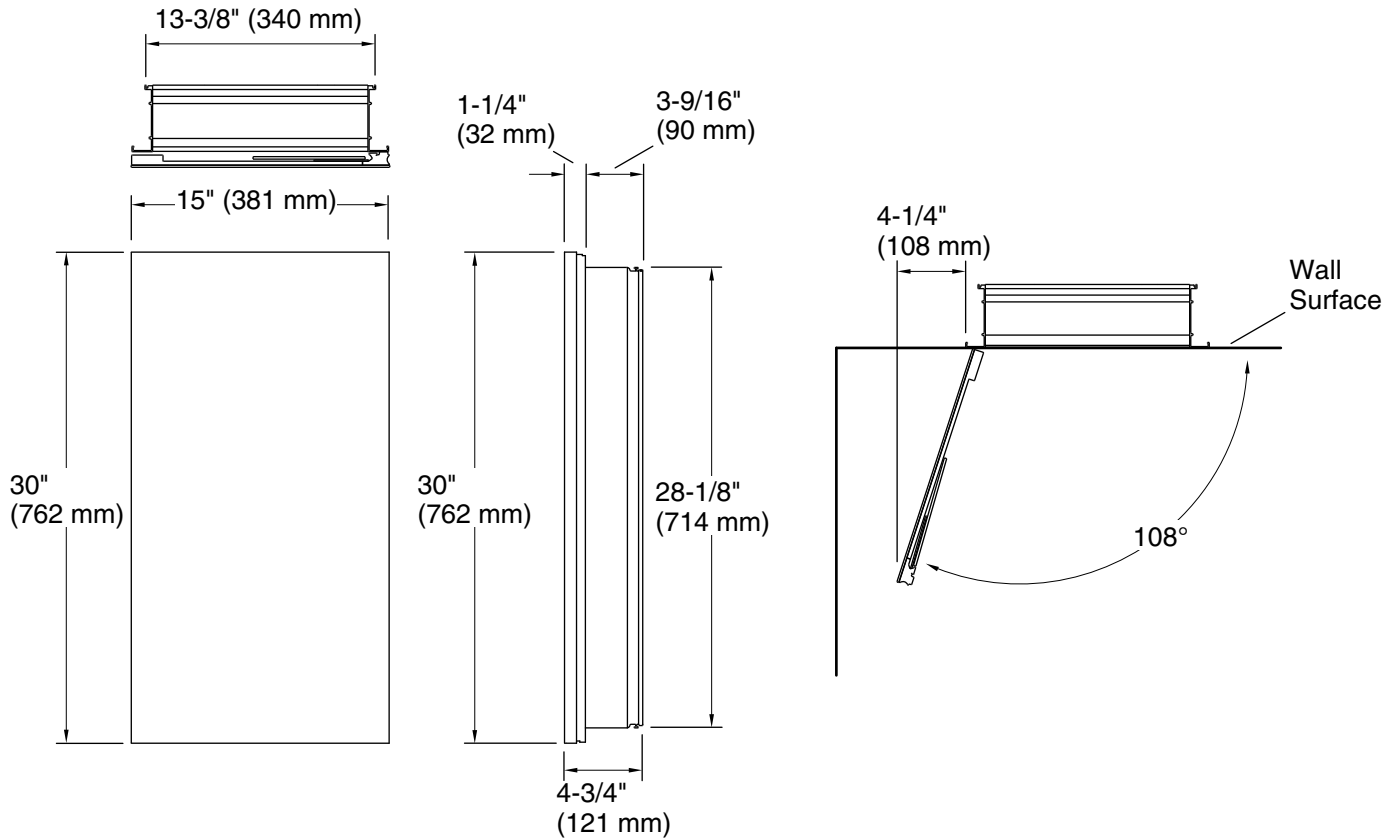

Material

- Anodized aluminum construction with a durable rustproof and chip-resistant finish
- Anodized aluminum construction with a durable rustproof and chip-resistant finish

Installation

- Can be installed with left- or right-hand swing
- Includes mounting hardware for surface or recessed installation
- Requires K-99012 or K-99675 side mirror kit (sold separately) for surface-mount installation

Technical Information

All product dimensions are nominal.

Notes

Install this product according to the installation instructions.

Install the cabinet a minimum of 3" (76 mm) above any obstructions (such as a faucet).