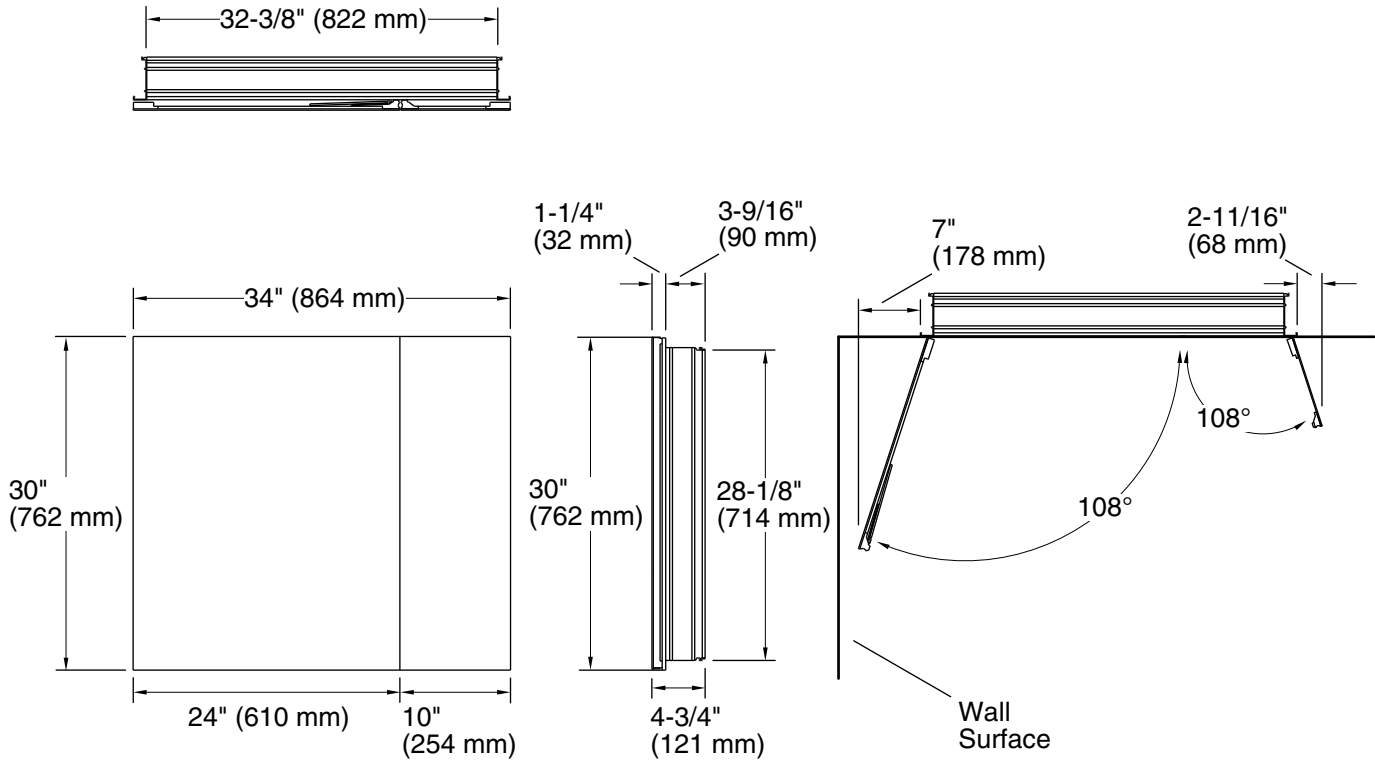

Material

- Anodized aluminum construction with a durable rustproof and chip-resistant finish
- Anodized aluminum construction with a durable rustproof and chip-resistant finish

Installation

- Can be installed with left- or right-hand swing
- Includes mounting hardware for surface or recessed installation
- Requires K-99012 or K-99675 side mirror kit (sold separately) for surface-mount installation

Technical Information

All product dimensions are nominal.

Notes

Install this product according to the installation instructions.

Install the cabinet a minimum of 3" (76 mm) above any obstructions (such as a faucet).