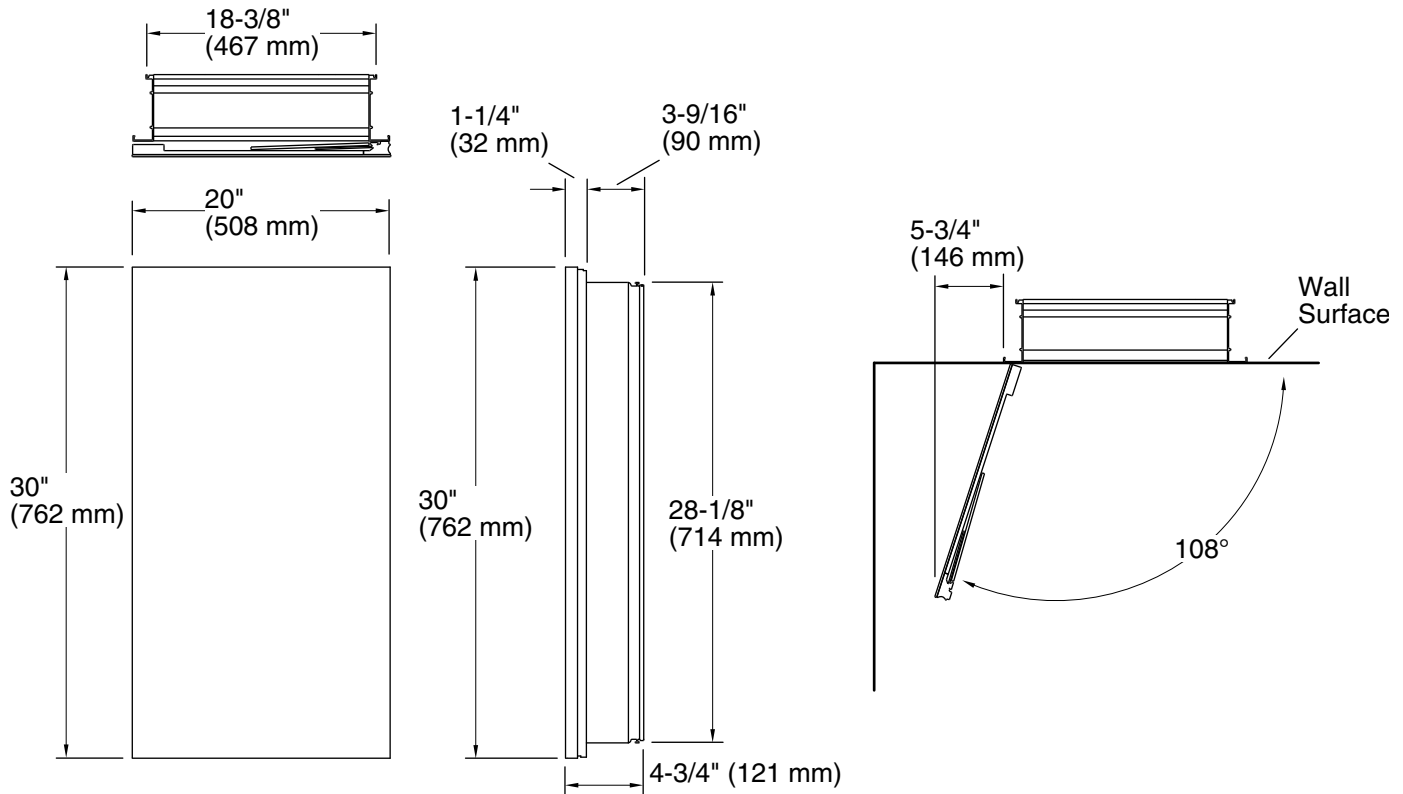

Material

- Anodized aluminum construction with a durable rustproof and chip-resistant finish
- Anodized aluminum construction with a durable rustproof and chip-resistant finish

Installation

- Can be installed with left- or right-hand swing
- Includes mounting hardware for surface or recessed installation
- Requires K-99012 or K-99675 side mirror kit (sold separately) for surface-mount installation

Technical Information

All product dimensions are nominal.

Notes

Install this product according to the installation instructions.

Install the cabinet a minimum of 3" (76 mm) above any obstructions (such as a faucet).