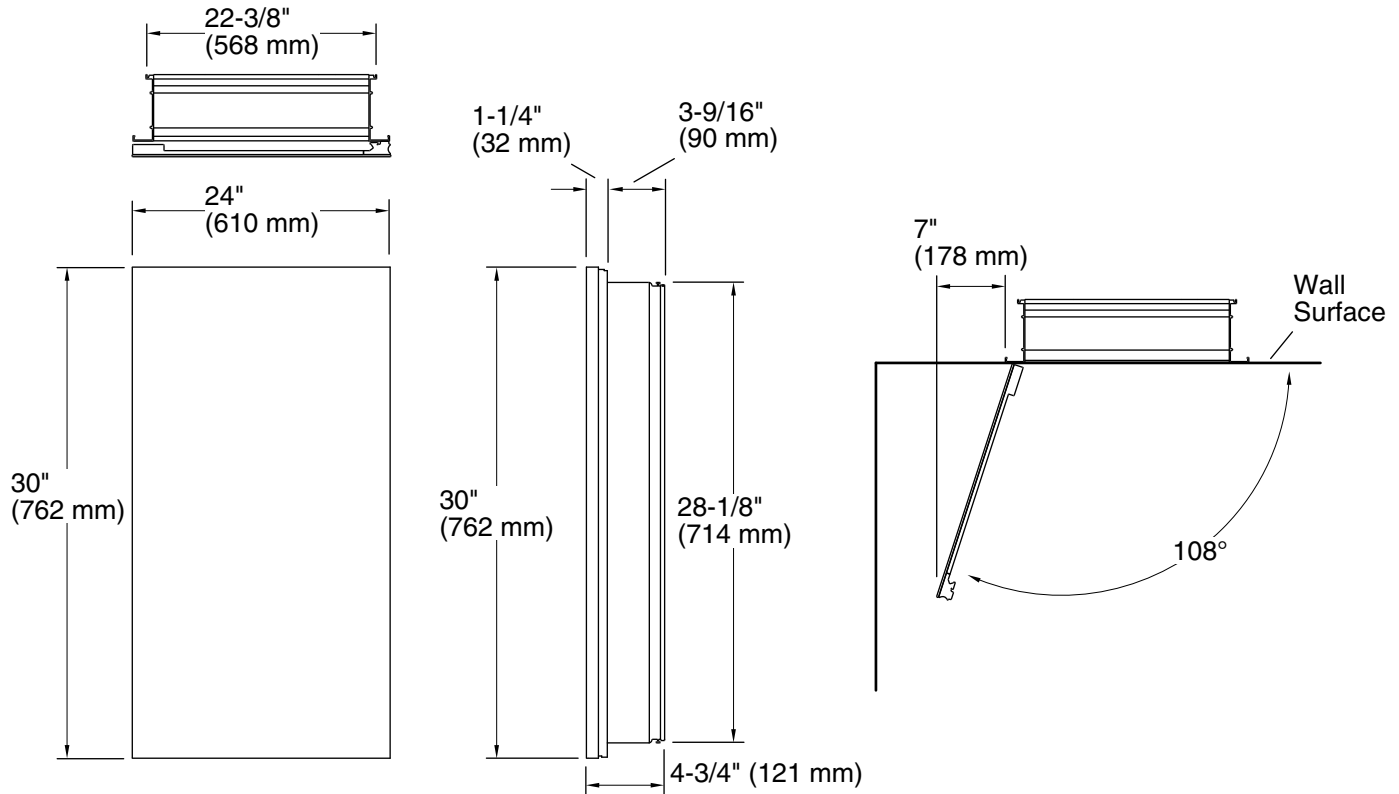

Features

- Three adjustable tempered-glass shelves
- Full-overlay mirrored door
- Mirrored interior
- Two-way adjustable hinges with 108° opening capability for easy cabinet access

Material

- Anodized aluminum construction with a durable rustproof and chip-resistant finish
- Anodized aluminum construction with a durable rustproof and chip-resistant finish

Technical Information

All product dimensions are nominal.

Notes

Install this product according to the installation instructions.

Install the cabinet a minimum of 3" (76 mm) above any obstructions (such as a faucet).