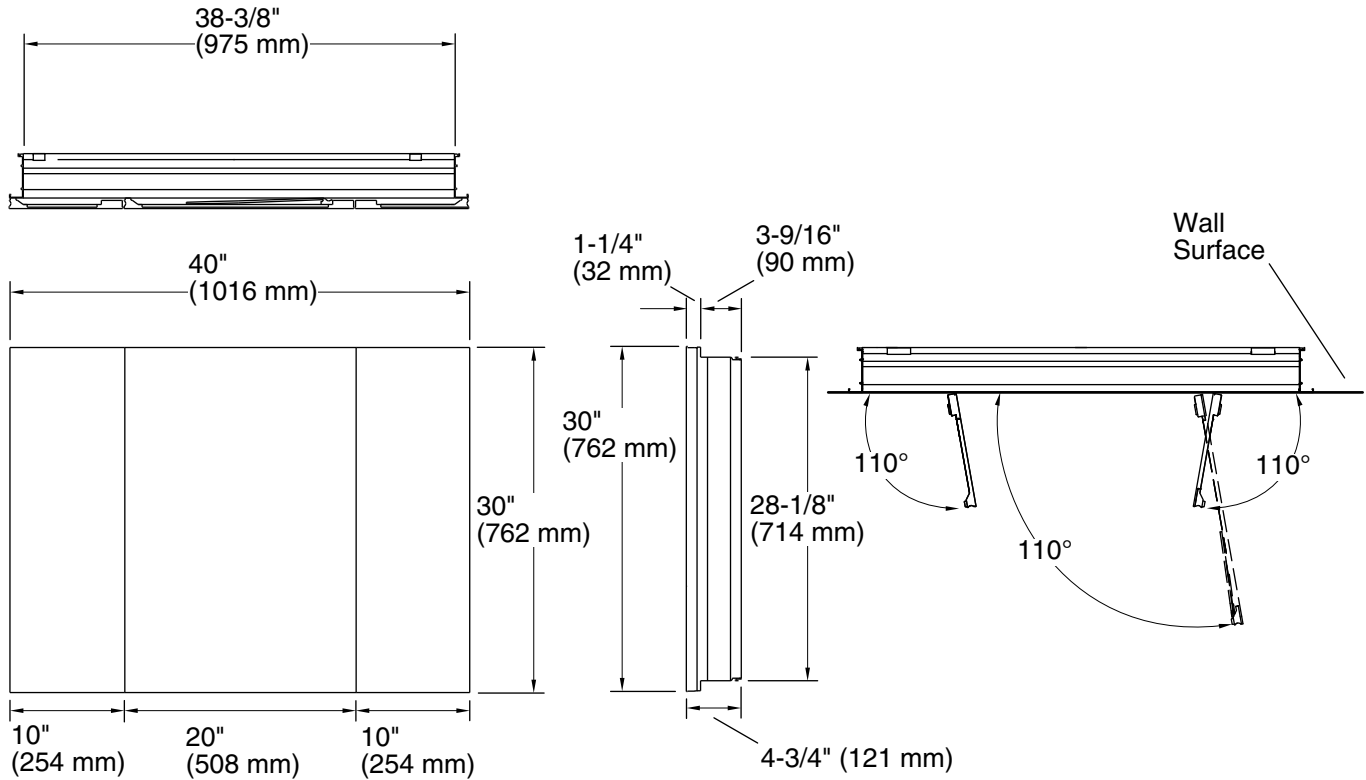

Technical Information

All product dimensions are nominal.

Notes

Install this product according to the installation instructions.

Install the cabinet a minimum of 3" (76 mm) above any obstructions (such as a faucet).