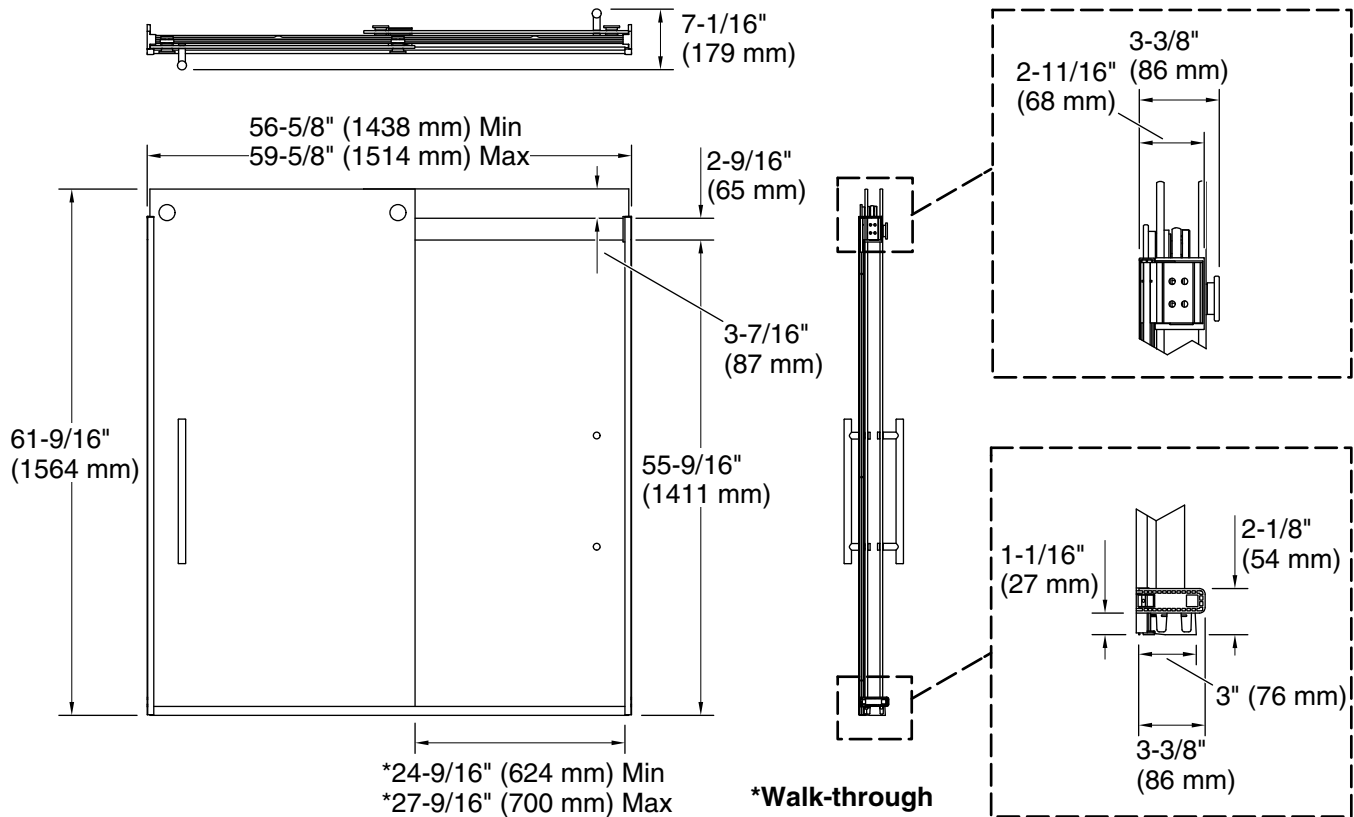

### Features

- Frameless design emphasizes glass and creates a sleek, minimalist look
- Innovative roller design with stainless steel bearings simplifies installation and provides out-of-plumb adjustability while glass is installed
- 17" (432 mm) vertical handles with 1/4" (6 mm) inside knob for easy opening and closing
- Cushioned center guide provides smooth, quiet sliding action
- CleanCoat®+ glass coating creates a hydrophobic barrier that repels water, soap scum, and residue, saving time and protecting shower doors 10 times longer than original CleanCoat. (Based on 2021 internal wear/abrasion testing using a microfiber cloth.)
- Smooth, easy-to-clean wall jambs
- Tempered glass ensures enhanced safety and durability

### Installation

- Fits opening widths 56-5/8" – 59-5/8" (1438 – 1514 mm)
- 61-9/16" (1564 mm) high, with 55-9/16" (1411 mm) minimum head clearance
- 3" (76.2 mm) width adjustment
- Out-of-plumb adjustability simplifies installation
- For residential use only
- Not for use in hospitality

### Technical Information

All product dimensions are nominal.

Base-To-Wall	1/2" (13 mm)
Radius – Max:	
Shower Ledge Min	3" (76 mm)
Flat:	
Shower Wall Min	3-1/2" (89 mm)
Flat:	

### Notes

Install this product according to the installation instructions.

The vertical opening should be a minimum of 64-1/2" (1639 mm) to allow for installation clearance.