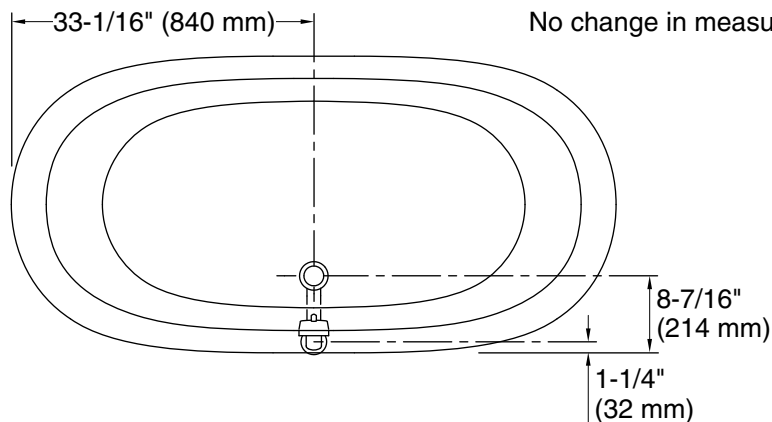

	96	Biscuit
---	----	---------

Technical Information

All product dimensions are nominal.

Drain location:	Center
Basin area, bottom:	48-15/16" x 24-3/4" (1243 mm x 629 mm)
Basin area, top:	58-11/16" x 27-13/16" (1491 mm x 706 mm)
Weight:	389.5 lbs (176.7 kg)
Minimum floor load:	90 lbs/ft ² (439.4 kg/m ²)
Water depth:	14-3/8" (366 mm)
Water capacity:	69 gal (261.2 L)
Template:	Footprint, 1344921-7, required, not included