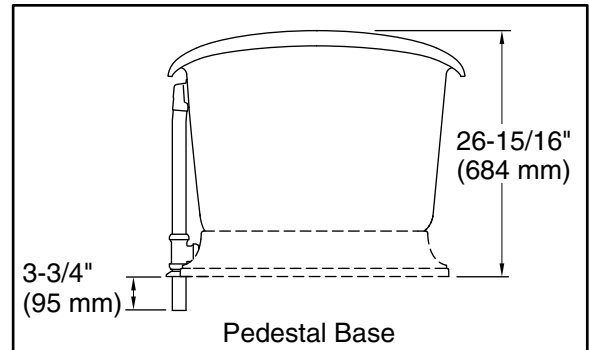

	96	Biscuit
---	----	---------

Technical Information

All product dimensions are nominal.

Drain location:	Center
Basin area, bottom:	48-15/16" x 24-3/4" (1243 mm x 629 mm)
Basin area, top:	58-11/16" x 27-13/16" (1491 mm x 706 mm)
Weight:	389.5 lbs (176.7 kg)
Minimum floor load:	90 lbs/ft ² (439.4 kg/m ²)
Water depth:	14-3/8" (366 mm)
Water capacity:	69 gal (261.2 L)
Template:	Footprint, 1344921-7, required, not included