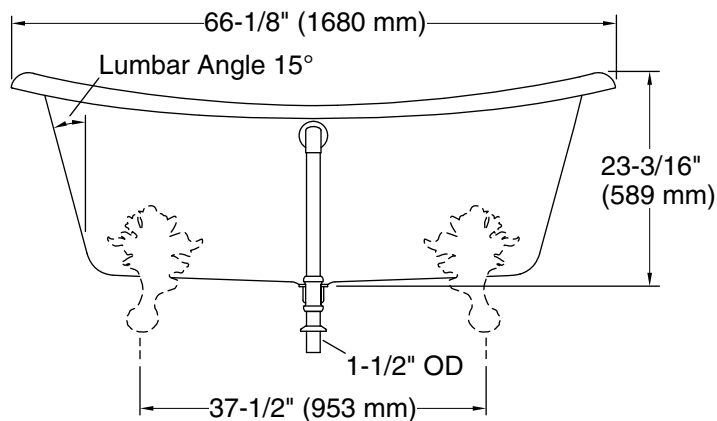

	96	Biscuit
---	----	---------

Technical Information

All product dimensions are nominal.

Drain location:	Center
Basin area, bottom:	48-15/16" x 24-3/4" (1243 mm x 629 mm)
Basin area, top:	58-11/16" x 27-13/16" (1491 mm x 706 mm)
Weight:	389.5 lbs (176.7 kg)
Minimum floor load:	90 lbs/ft ² (439.4 kg/m ²)
Water depth:	14-3/8" (366 mm)
Water capacity:	69 gal (261.2 L)
Template:	Footprint, 1344921-7, required, not included