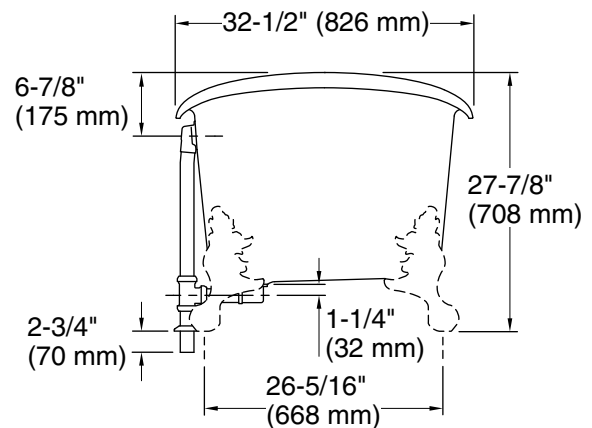

Artifacts™

66-1/4" x 32-1/2" freestanding bath
K-21000-B

Features

- Freestanding design creates a striking focal point in your bathing area
- Integral lumbar support on both ends
- Safeguard® slip-resistant surface provides excellent traction underfoot
- Coordinates with Artifacts faucets and accessories

Material

- KOHLER® enameled cast iron
- Painted exterior in Biscuit

Installation

- Freestanding

Required Products/Accessories

K-204 ball-and-claw feet
K-7159 1-1/2" pop-up bath drain for freestanding baths

	96	Biscuit
---	----	---------

Technical Information

All product dimensions are nominal.

Drain location:	Center
Basin area, bottom:	48-15/16" x 24-3/4" (1243 mm x 629 mm)
Basin area, top:	58-11/16" x 27-13/16" (1491 mm x 706 mm)
Weight:	389.5 lbs (176.7 kg)
Minimum floor load:	90 lbs/ft ² (439.4 kg/m ²)
Water depth:	14-3/8" (366 mm)
Water capacity:	69 gal (261.2 L)
Template:	Footprint, 1344921-7, required, not included

Notes

Measure your actual product for rough-in details.

Install this product according to the installation instructions.

The hot water supply should be 70% of the capacity of the bath or greater. Installations will vary.