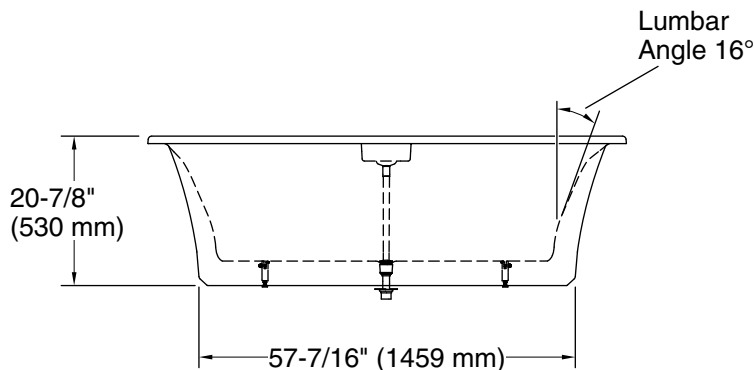

Features

- Freestanding design creates a striking focal point in your bathing area
- Oval basin creates a spacious bathing experience
- Integral lumbar support on both ends
- Slotted overflow allows for deep soaking
- 12-1/16" (306 mm) deep-soaking depth provides a luxurious bathing experience
- Safeguard® slip-resistant surface provides excellent traction underfoot
- Center drain
- Drain and integral overflow preinstalled to reduce installation time
- Contrasting pedestal base adds a dramatic, contemporary look
- Requires K-36361 Volute bath drain trim (sold separately)

For freestanding installation
K-36361 Bath drain trim

Codes/Standards

ASME A112.19.1/CSA B45.2

KOHLER® Enameled Cast Iron Bath and Shower Base Lifetime Limited Warranty

See website for detailed warranty information.

Available Colors/Finishes

Color tiles intended for reference only.

Color	Code	Description
-------	------	-------------

	0	White
---	---	-------

Technical Information

All product dimensions are nominal.

Drain location:	Center
Basin area, bottom:	58-1/8" x 22-3/16" (1476 mm x 564 mm)
Basin area, top:	68-1/8" x 25-11/16" (1731 mm x 652 mm)
Weight:	356 lbs (161.5 kg)
Minimum floor load:	57.8 lbs/ft ² (282.2 kg/m ²)
Water depth:	13-1/8" (333 mm)
Water capacity:	57.63 gal (218.2 L)