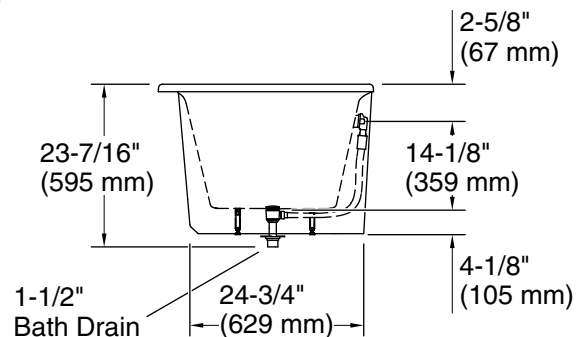

Features

- Freestanding design creates a striking focal point in your bathing area
- Oval basin creates a spacious bathing experience
- Integral lumbar support on both ends
- Slotted overflow allows for deep soaking
- 12-1/16" (306 mm) deep-soaking depth provides a luxurious bathing experience
- Safeguard® slip-resistant surface provides excellent traction underfoot
- Center drain
- Drain and integral overflow preinstalled to reduce installation time
- Contrasting pedestal base adds a dramatic, contemporary look
- Requires K-36361 Volute bath drain trim (sold separately)

For freestanding installation
K-36361 Bath drain trim

Codes/Standards

ASME A112.19.1/CSA B45.2

KOHLER® Enameled Cast Iron Bath and Shower Base Lifetime Limited Warranty

See website for detailed warranty information.

Available Colors/Finishes

Color tiles intended for reference only.

Color	Code	Description
-------	------	-------------

	0	White
---	---	-------

Technical Information

All product dimensions are nominal.

Drain location:	Center
Basin area, bottom:	58-1/8" x 22-3/16" (1476 mm x 564 mm)
Basin area, top:	68-1/8" x 25-11/16" (1731 mm x 652 mm)
Weight:	356 lbs (161.5 kg)
Minimum floor load:	57.8 lbs/ft ² (282.2 kg/m ²)
Water depth:	13-1/8" (333 mm)
Water capacity:	57.63 gal (218.2 L)

Notes

Measure your actual product for rough-in details.

Install this product according to the installation instructions.

The hot water supply should be 70% of the capacity of the bath or greater. Installations will vary.