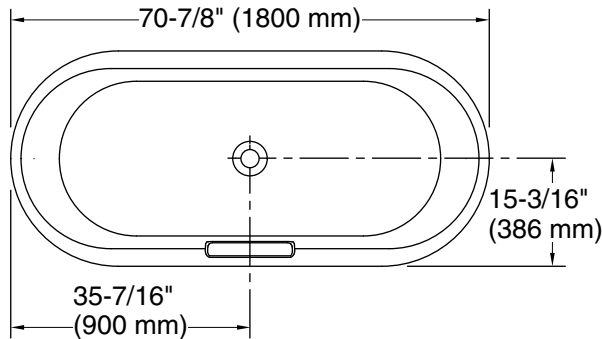

Features

- Freestanding design creates a striking focal point in your bathing area
- Oval basin creates a spacious bathing experience
- Integral lumbar support on both ends
- Slotted overflow allows for deep soaking
- 12-1/16" (306 mm) deep-soaking depth provides a luxurious bathing experience
- Safeguard® slip-resistant surface provides excellent traction underfoot
- Center drain
- Drain and integral overflow preinstalled to reduce installation time
- Contrasting pedestal base adds a dramatic, contemporary look
- Requires K-36361 Volute bath drain trim (sold separately)

For freestanding installation
K-36361 Bath drain trim

Codes/Standards

ASME A112.19.1/CSA B45.2

KOHLER® Enameled Cast Iron Bath and Shower Base Lifetime Limited Warranty

See website for detailed warranty information.

Available Colors/Finishes

Color tiles intended for reference only.

Color	Code	Description
-------	------	-------------

	0	White
---	---	-------

Technical Information

All product dimensions are nominal.

Drain location:	Center
Basin area, bottom:	58-1/8" x 22-3/16" (1476 mm x 564 mm)
Basin area, top:	68-1/8" x 25-11/16" (1731 mm x 652 mm)
Weight:	356 lbs (161.5 kg)
Minimum floor load:	57.8 lbs/ft ² (282.2 kg/m ²)
Water depth:	13-1/8" (333 mm)
Water capacity:	57.63 gal (218.2 L)

Notes

Measure your actual product for rough-in details.

Install this product according to the installation instructions.

The hot water supply should be 70% of the capacity of the bath or greater. Installations will vary.