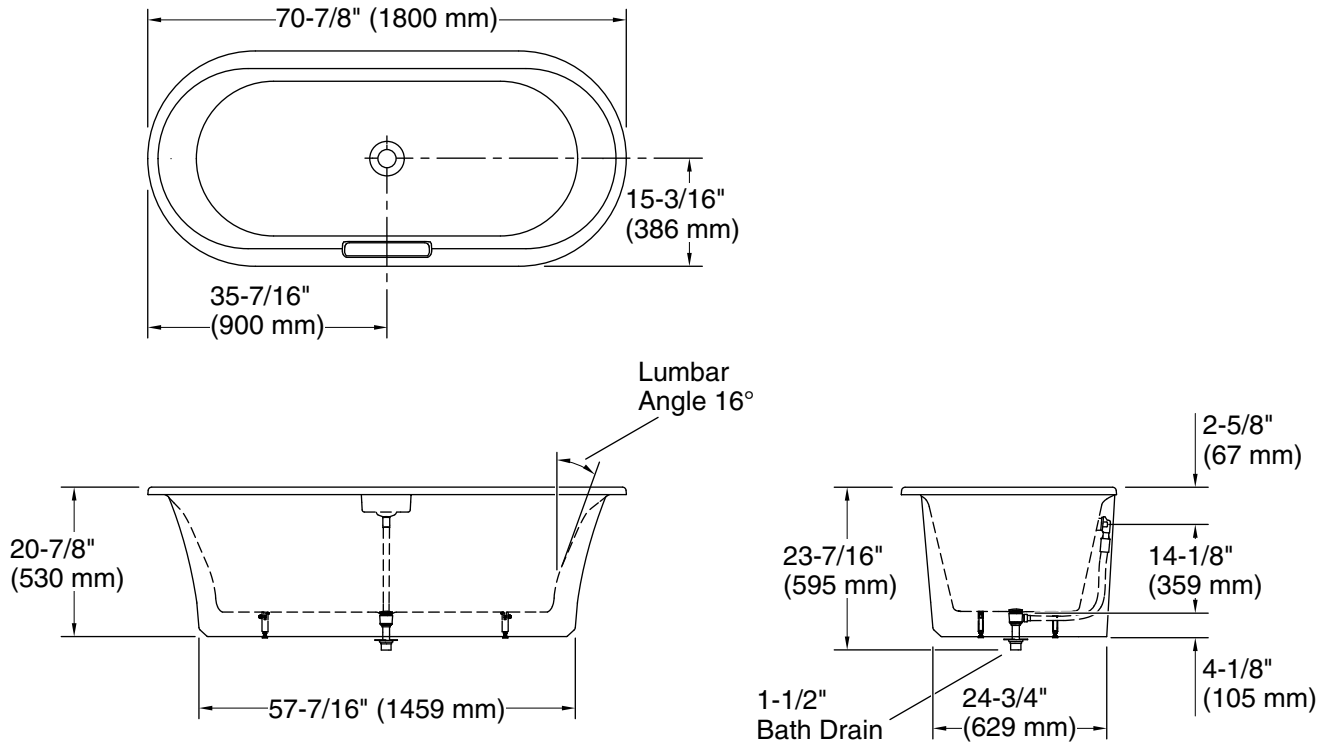

Features

- Freestanding design creates a striking focal point in your bathing area
- Oval basin creates a spacious bathing experience
- Integral lumbar support on both ends
- Slotted overflow allows for deep soaking
- 12-1/16" (306 mm) deep-soaking depth provides a luxurious bathing experience
- Safeguard® slip-resistant surface provides excellent traction underfoot
- Center drain
- Drain and integral overflow preinstalled to reduce installation time
- Contrasting pedestal base adds a dramatic, contemporary look
- Requires K-36361 Volute bath drain trim (sold separately)

For freestanding installation
K-36361 Bath drain trim

Codes/Standards

ASME A112.19.1/CSA B45.2

KOHLER® Enameled Cast Iron Bath and Shower Base Lifetime Limited Warranty

See website for detailed warranty information.

Available Colors/Finishes

Color tiles intended for reference only.

Color	Code	Description
-------	------	-------------

	0	White
---	---	-------

Technical Information

All product dimensions are nominal.

Drain location:	Center
Basin area, bottom:	58-1/8" x 22-3/16" (1476 mm x 564 mm)
Basin area, top:	68-1/8" x 25-11/16" (1731 mm x 652 mm)
Weight:	356 lbs (161.5 kg)
Minimum floor load:	57.8 lbs/ft ² (282.2 kg/m ²)
Water depth:	13-1/8" (333 mm)
Water capacity:	57.63 gal (218.2 L)

Notes

Measure your actual product for rough-in details.

Install this product according to the installation instructions.

The hot water supply should be 70% of the capacity of the bath or greater. Installations will vary.