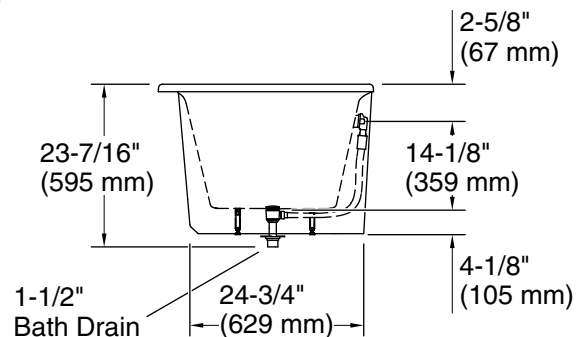

### Technical Information

All product dimensions are nominal.

Drain location:	Center
Basin area, bottom:	58-1/8" x 22-3/16" (1476 mm x 564 mm)
Basin area, top:	68-1/8" x 25-11/16" (1731 mm x 652 mm)
Weight:	356 lbs (161.5 kg)
Minimum floor load:	57.8 lbs/ft <sup>2</sup> (282.2 kg/m <sup>2</sup> )
Water depth:	13-1/8" (333 mm)
Water capacity:	57.63 gal (218.2 L)