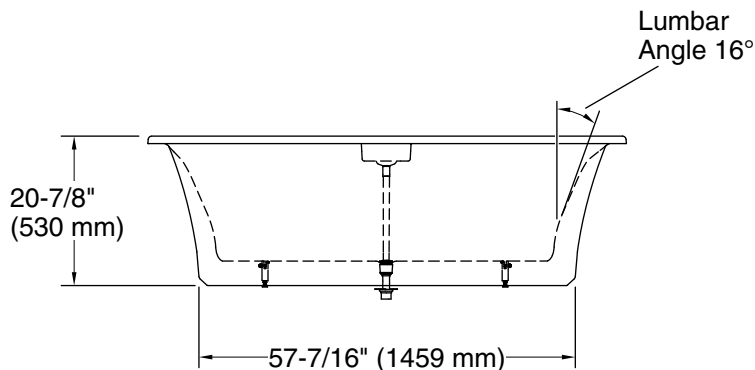

### Technical Information

All product dimensions are nominal.

Drain location:	Center
Basin area, bottom:	58-1/8" x 22-3/16" (1476 mm x 564 mm)
Basin area, top:	68-1/8" x 25-11/16" (1731 mm x 652 mm)
Weight:	356 lbs (161.5 kg)
Minimum floor load:	57.8 lbs/ft <sup>2</sup> (282.2 kg/m <sup>2</sup> )
Water depth:	13-1/8" (333 mm)
Water capacity:	57.63 gal (218.2 L)