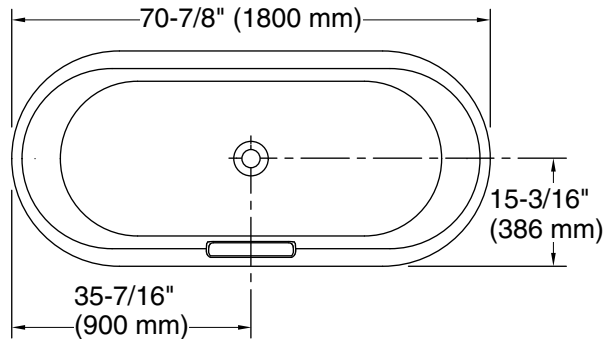

### Technical Information

All product dimensions are nominal.

Drain location:	Center
Basin area, bottom:	58-1/8" x 22-3/16" (1476 mm x 564 mm)
Basin area, top:	68-1/8" x 25-11/16" (1731 mm x 652 mm)
Weight:	356 lbs (161.5 kg)
Minimum floor load:	57.8 lbs/ft <sup>2</sup> (282.2 kg/m <sup>2</sup> )
Water depth:	13-1/8" (333 mm)
Water capacity:	57.63 gal (218.2 L)