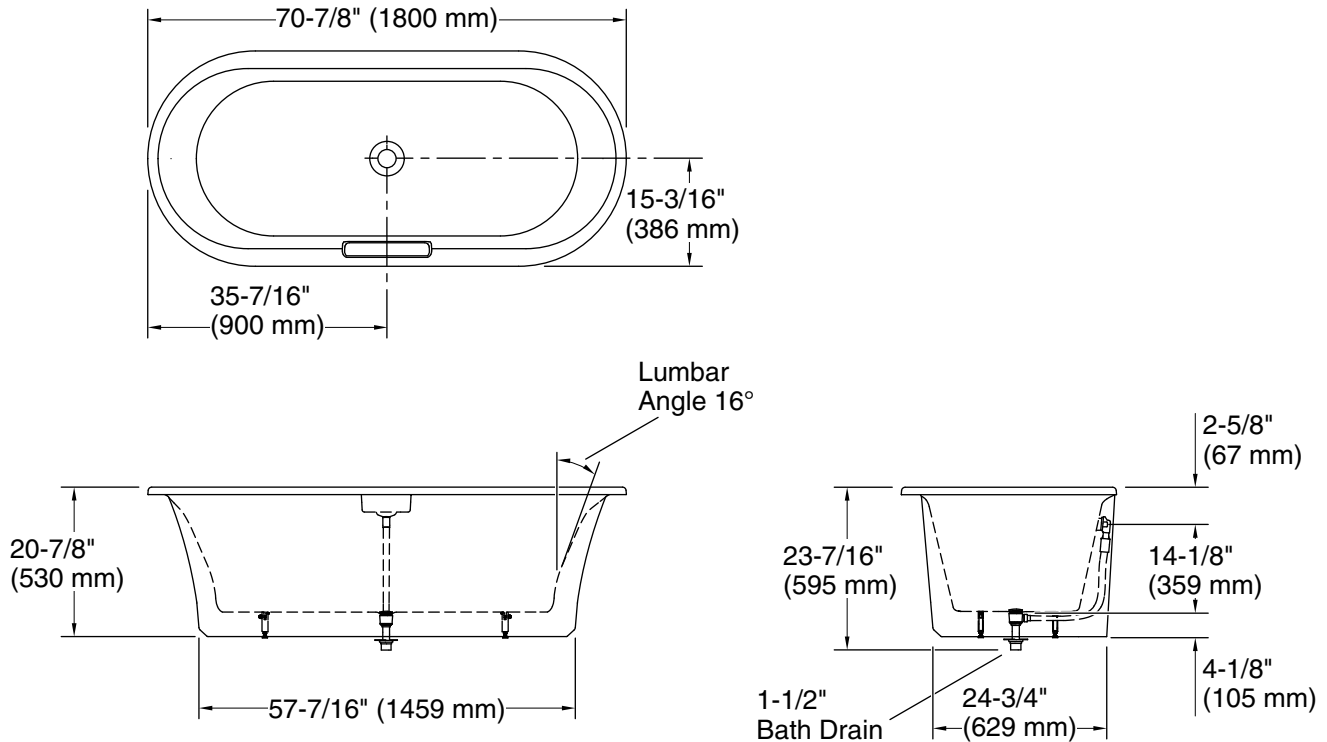

### Features

- Freestanding design creates a striking focal point in your bathing area
- Oval basin creates a spacious bathing experience
- Integral lumbar support on both ends
- Slotted overflow allows for deep soaking
- 12-1/16" (306 mm) deep-soaking depth provides a luxurious bathing experience
- Safeguard® slip-resistant surface provides excellent traction underfoot
- Center drain
- Drain and integral overflow preinstalled to reduce installation time
- Color-matched pedestal base creates a sleek appearance
- Requires K-36361 Volute bath drain trim (sold separately)

### Technical Information

All product dimensions are nominal.

Drain location:	Center
Basin area, bottom:	58-1/8" x 22-3/16" (1476 mm x 564 mm)
Basin area, top:	68-1/8" x 25-11/16" (1731 mm x 652 mm)
Weight:	356 lbs (161.5 kg)
Minimum floor load:	57.8 lbs/ft <sup>2</sup> (282.2 kg/m <sup>2</sup> )
Water depth:	13-1/8" (333 mm)
Water capacity:	57.63 gal (218.2 L)