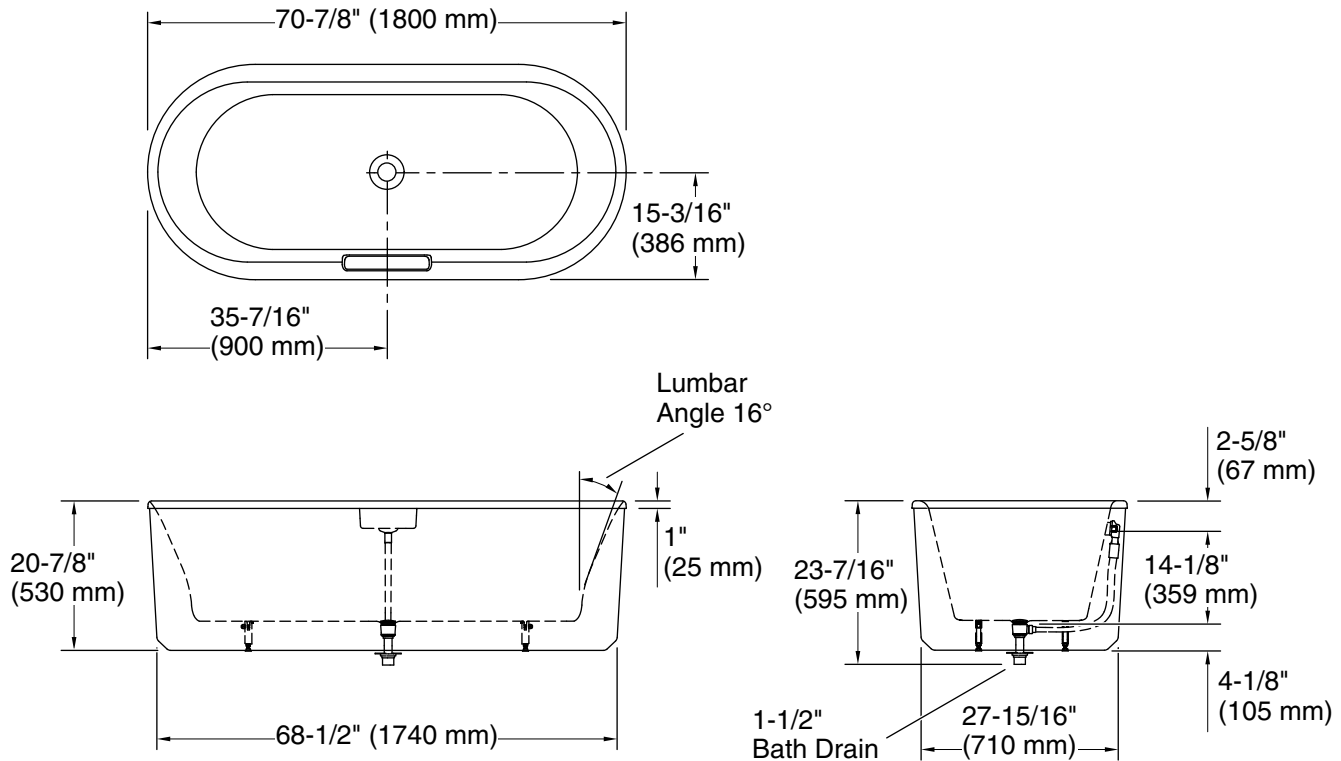

Features

- Freestanding design creates a striking focal point in your bathing area
- Oval basin creates a spacious bathing experience
- Integral lumbar support on both ends
- Slotted overflow allows for deep soaking
- 12-1/16" (306 mm) deep-soaking depth provides a luxurious bathing experience
- Safeguard® slip-resistant surface provides excellent traction underfoot
- Center drain
- Drain and integral overflow preinstalled to reduce installation time
- Sleek straight shroud design is easy to clean and lends itself to both transitional and contemporary bathrooms
- Requires K-36361 Volute bath drain trim (sold separately)

Material

- KOHLER® enameled cast iron bath
- Black acrylic shroud
- Brass drain

Installation

- Freestanding

Required Products/Accessories

For freestanding installation
K-36361 Bath drain trim

Codes/Standards

Color	Code	Description
-------	------	-------------

	0	White
---	---	-------

Technical Information

All product dimensions are nominal.

Drain location:	Center
Basin area, bottom:	58-1/8" x 22-3/16" (1476 mm x 564 mm)
Basin area, top:	68-1/8" x 25-11/16" (1731 mm x 652 mm)
Weight:	407 lbs (184.6 kg)
Minimum floor load:	61.2 lbs/ft ² (298.8 kg/m ²)
Water depth:	13-1/8" (333 mm)
Water capacity:	57.63 gal (218.2 L)

Notes

Measure your actual product for rough-in details.

Install this product according to the installation instructions.

The hot water supply should be 70% of the capacity of the bath or greater. Installations will vary.