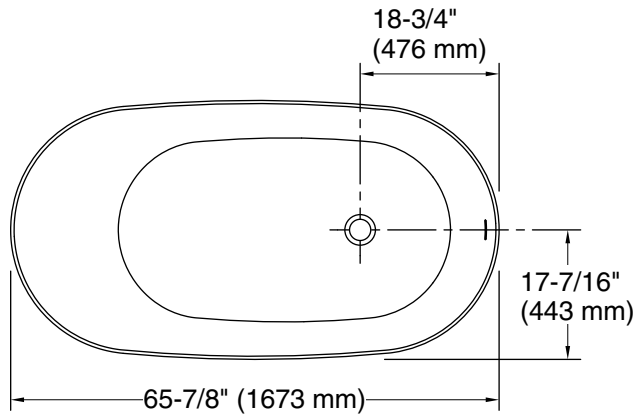

Features

- Freestanding design creates a striking focal point in your bathing area
- 18" (457 mm) depth offers a deep soaking experience
- Integral lumbar support
- Slotted overflow allows for deep soaking
- Center toe-tap drain color-matched to the bath

KOHLER® Plastic Baths and Shower Bases Lifetime Limited Warranty

See website for detailed warranty information.

Technical Information

All product dimensions are nominal.

Drain location:	Center
Weight:	312.4 lbs (141.7 kg)
Water depth:	18" (457 mm)
Water capacity:	82.22 gal (311.2 L)

Notes

Measure your actual product for rough-in details.

Install this product according to the installation instructions.

The hot water supply should be 70% of the capacity of the bath or greater. Installations will vary.