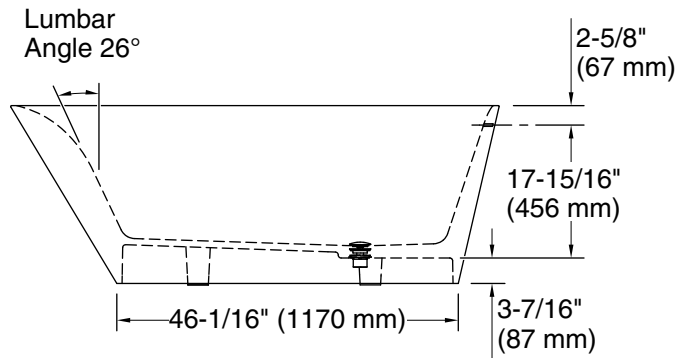

Features

- Freestanding design creates a striking focal point in your bathing area
- 18" (457 mm) depth offers a deep soaking experience
- Integral lumbar support
- Slotted overflow allows for deep soaking
- Center toe-tap drain color-matched to the bath

KOHLER® Plastic Baths and Shower Bases Lifetime Limited Warranty

See website for detailed warranty information.

Technical Information

All product dimensions are nominal.

Drain location:	Center
Weight:	312.4 lbs (141.7 kg)
Water depth:	18" (457 mm)
Water capacity:	82.22 gal (311.2 L)

Notes

Measure your actual product for rough-in details.

Install this product according to the installation instructions.

The hot water supply should be 70% of the capacity of the bath or greater. Installations will vary.