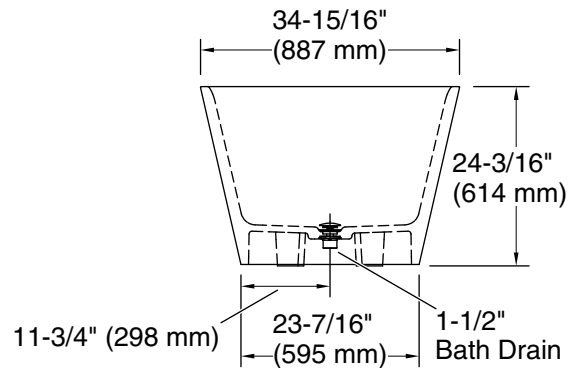

Features

- Freestanding design creates a striking focal point in your bathing area
- 18" (457 mm) depth offers a deep soaking experience
- Integral lumbar support
- Slotted overflow allows for deep soaking
- Center toe-tap drain color-matched to the bath

KOHLER® Plastic Baths and Shower Bases Lifetime Limited Warranty

See website for detailed warranty information.

Technical Information

All product dimensions are nominal.

Drain location:	Center
Weight:	312.4 lbs (141.7 kg)
Water depth:	18" (457 mm)
Water capacity:	82.22 gal (311.2 L)

Notes

Measure your actual product for rough-in details.

Install this product according to the installation instructions.

The hot water supply should be 70% of the capacity of the bath or greater. Installations will vary.