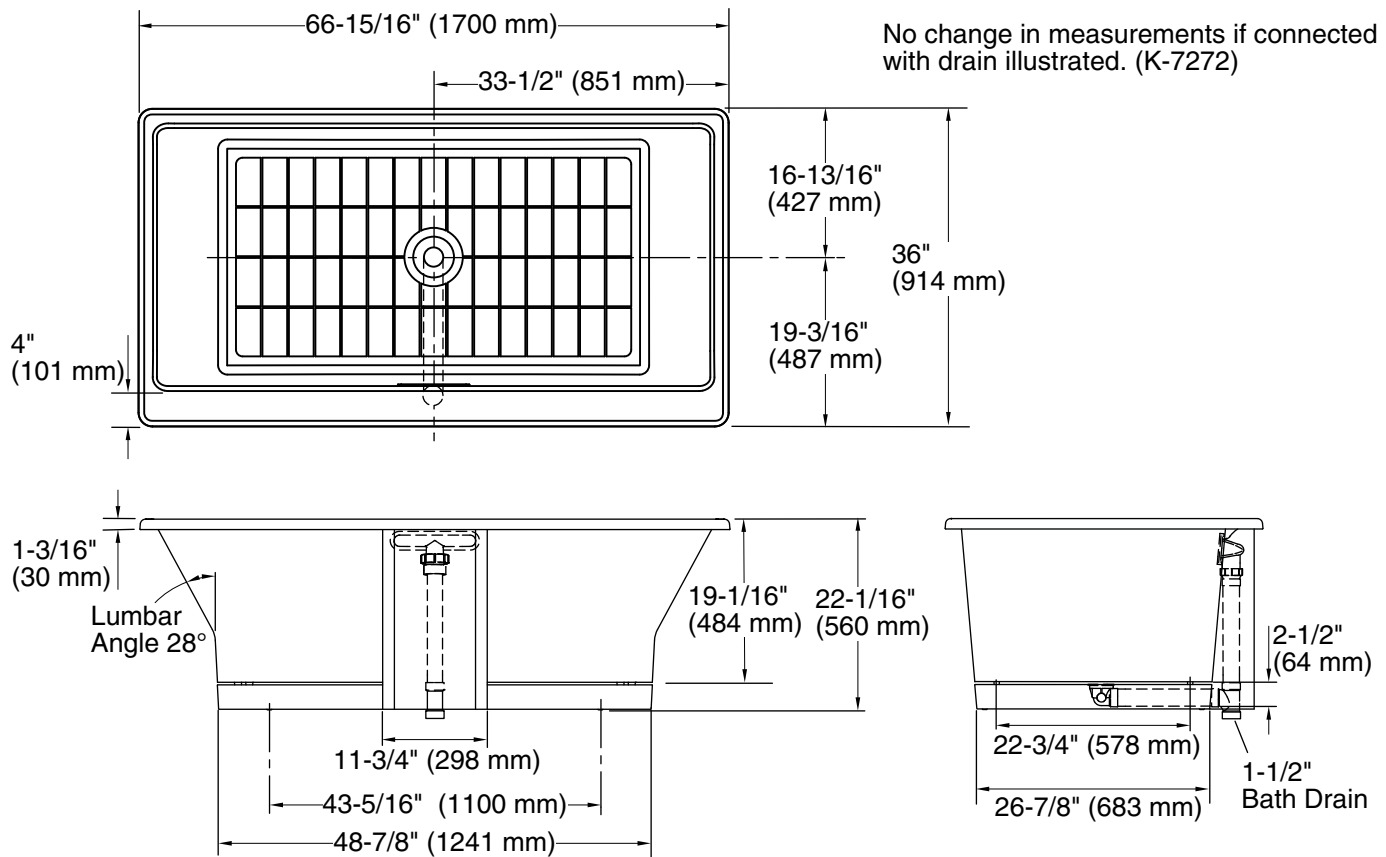

	0	White
---	---	-------

Technical Information

All product dimensions are nominal.

Drain location:	Center
Basin area, bottom:	49" x 26-1/2" (1245 mm x 673 mm)
Basin area, top:	62-1/2" x 29-1/4" (1588 mm x 743 mm)
Weight:	435 lbs (197.3 kg)
Minimum floor load:	73 lbs/ft ² (356.4 kg/m ²)
Water depth:	15-1/4" (387 mm)
Water capacity:	90 gal (340.7 L)

Notes

Measure your actual product for rough-in details.

Install this product according to the installation instructions.

The hot water supply should be 70% of the capacity of the bath or greater. Installations will vary.