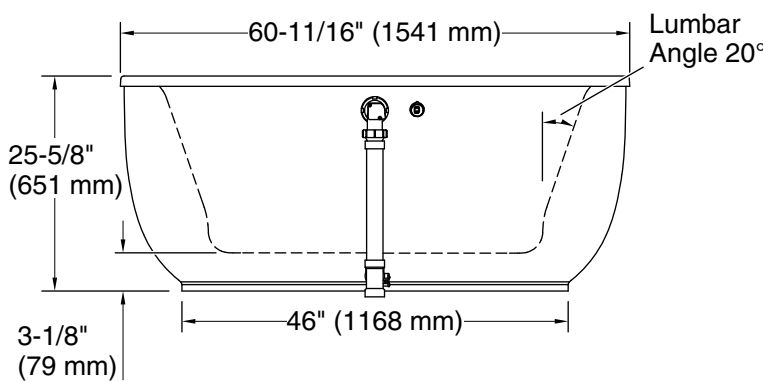

No change in measurements if connected with drain illustrated. (K-37386)

☐ Recommended Faucet Location

Recommended Faucet Hole Location

Technical Information

All product dimensions are nominal.

Drain location:	Center
Basin area, bottom:	39-5/8" x 23-5/8" (1006 mm x 599 mm)
Basin area, top:	49-9/16" x 25-1/2" (1259 mm x 648 mm)
Weight:	170 lbs (77.1 kg)
Minimum floor load:	49.8 lbs/ft ² (243.1 kg/m ²)
Water depth:	16" (406 mm)
Water capacity:	60 gal (227.1 L)
Template:	Footprint, 1364288, not required, not included