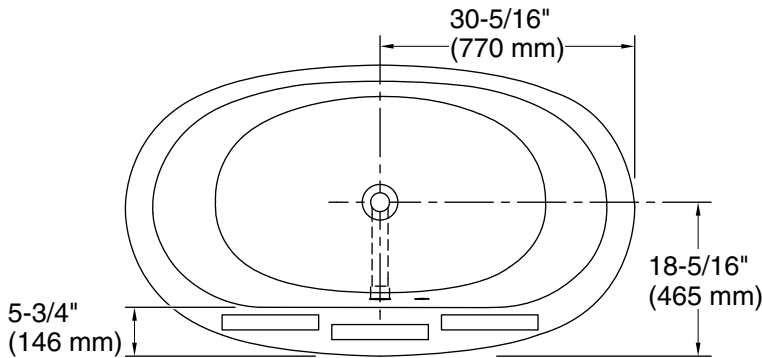

Features

- Freestanding design creates a striking focal point in your bathing area
- Oval basin creates a spacious bathing experience
- Integral lumbar support on both ends
- 16" (406 mm) depth offers a deep soaking experience
- Wide deck along one side simplifies installation and provides support for getting in and out of bath
- Fluted shroud
- Textured bottom surface

No change in measurements if connected with drain illustrated. (K-37386)

☐ Recommended Faucet Location

Recommended Faucet Hole Location

Technical Information

All product dimensions are nominal.

Drain location:	Center
Basin area, bottom:	39-5/8" x 23-5/8" (1006 mm x 599 mm)
Basin area, top:	49-9/16" x 25-1/2" (1259 mm x 648 mm)
Weight:	170 lbs (77.1 kg)
Minimum floor load:	49.8 lbs/ft ² (243.1 kg/m ²)
Water depth:	16" (406 mm)
Water capacity:	60 gal (227.1 L)
Template:	Footprint, 1364288, not required, not included