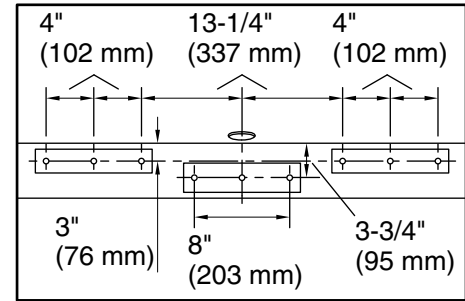

No change in measurements if connected with drain illustrated. (K-37386)

☐ Recommended Faucet Location

Recommended Faucet Hole Location

Technical Information

All product dimensions are nominal.

Drain location:	Center
Basin area, bottom:	39-5/8" x 23-5/8" (1006 mm x 599 mm)
Basin area, top:	49-9/16" x 25-1/2" (1259 mm x 648 mm)
Weight:	170 lbs (77.1 kg)
Minimum floor load:	49.8 lbs/ft ² (243.1 kg/m ²)
Water depth:	16" (406 mm)
Water capacity:	60 gal (227.1 L)
Template:	Footprint, 1364288, not required, not included