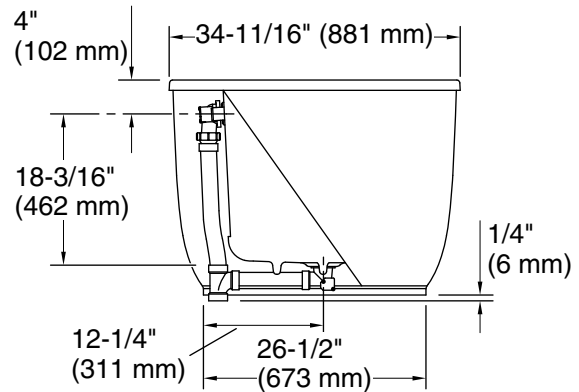

No change in measurements if connected with drain illustrated. (K-37386)

☐ Recommended Faucet Location

Recommended Faucet Hole Location

Technical Information

All product dimensions are nominal.

Drain location:	Center
Basin area, bottom:	39-5/8" x 23-5/8" (1006 mm x 599 mm)
Basin area, top:	49-9/16" x 25-1/2" (1259 mm x 648 mm)
Weight:	170 lbs (77.1 kg)
Minimum floor load:	49.8 lbs/ft ² (243.1 kg/m ²)
Water depth:	16" (406 mm)
Water capacity:	60 gal (227.1 L)
Template:	Footprint, 1364288, not required, not included

Notes

Measure your actual product for rough-in details.

Install this product according to the installation instructions.

The hot water supply should be 70% of the capacity of the bath or greater. Installations will vary.