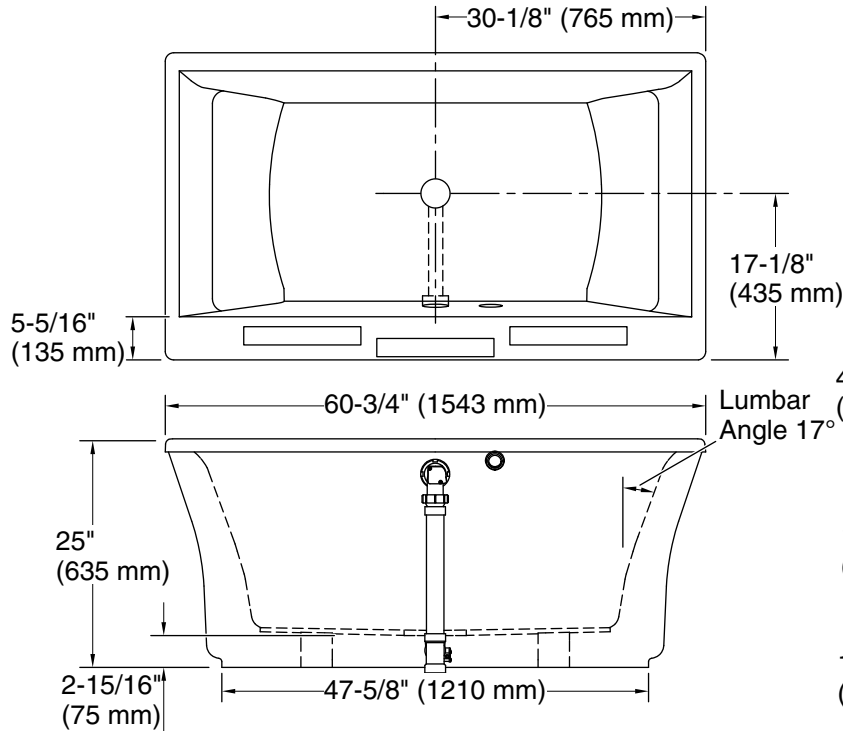

#### Color Code Description

	0	White
---	---	-------

No change in measurements if connected with drain illustrated. (K-37386)

☐ Recommended Faucet Location

Recommended Faucet Hole Location

### Technical Information

All product dimensions are nominal.

- Drain location: Center
- Basin area, bottom: 40-5/16" x 22-1/2" (1024 mm x 572 mm)
- Basin area, top: 49-3/8" x 25-7/8" (1254 mm x 657 mm)
- Weight: 156 lbs (70.8 kg)
- Minimum floor load: 54 lbs/ft<sup>2</sup> (263.7 kg/m<sup>2</sup>)
- Water depth: 16-1/16" (408 mm)
- Water capacity: 60 gal (227.1 L)
- Template: Footprint, 1364290, not required, not included
- Electrical component rating: Heated Surface: 120 V, 0.5 A, 50/60 Hz, 65 W