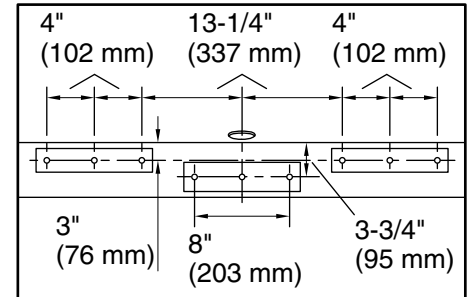

#### Color Code Description

	0	White
---	---	-------

No change in measurements if connected with drain illustrated. (K-37386)

☐ Recommended Faucet Location

Recommended Faucet Hole Location

### Technical Information

All product dimensions are nominal.

- Drain location: Center
- Basin area, bottom: 40-5/16" x 22-1/2" (1024 mm x 572 mm)
- Basin area, top: 49-3/8" x 25-7/8" (1254 mm x 657 mm)
- Weight: 156 lbs (70.8 kg)
- Minimum floor load: 54 lbs/ft<sup>2</sup> (263.7 kg/m<sup>2</sup>)
- Water depth: 16-1/16" (408 mm)
- Water capacity: 60 gal (227.1 L)
- Template: Footprint, 1364290, not required, not included
- Electrical component rating: Heated Surface: 120 V, 0.5 A, 50/60 Hz, 65 W