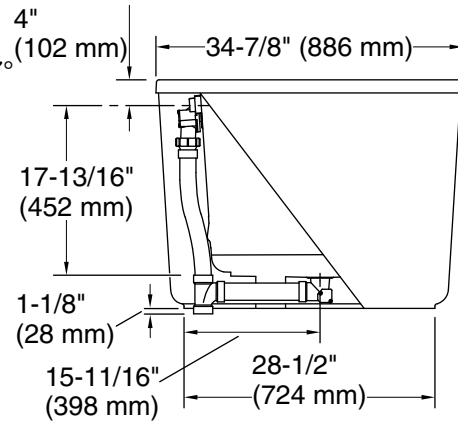

#### Color Code Description

	0	White
---	---	-------

No change in measurements if connected with drain illustrated. (K-37386)

☐ Recommended Faucet Location

Recommended Faucet Hole Location

### Technical Information

All product dimensions are nominal.

- Drain location: Center
- Basin area, bottom: 40-5/16" x 22-1/2" (1024 mm x 572 mm)
- Basin area, top: 49-3/8" x 25-7/8" (1254 mm x 657 mm)
- Weight: 156 lbs (70.8 kg)
- Minimum floor load: 54 lbs/ft<sup>2</sup> (263.7 kg/m<sup>2</sup>)
- Water depth: 16-1/16" (408 mm)
- Water capacity: 60 gal (227.1 L)
- Template: Footprint, 1364290, not required, not included
- Electrical component rating: Heated Surface: 120 V, 0.5 A, 50/60 Hz, 65 W