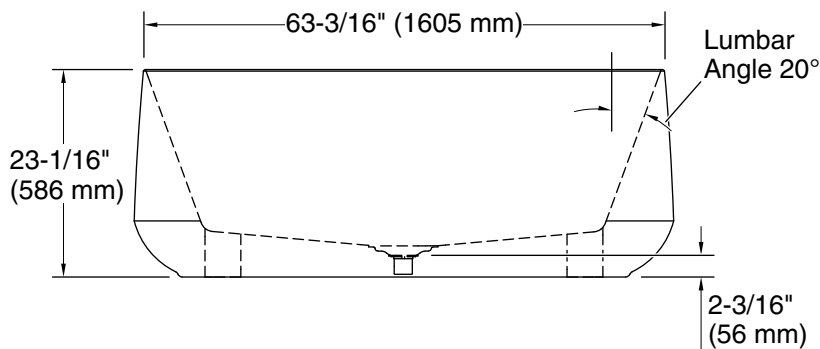

## Technical Information

All product dimensions are nominal.

Drain location:	Center
Basin area, bottom:	48-1/4" x 24-5/16" (1226 mm x 618 mm)
Basin area, top:	61-11/16" x 27-7/8" (1567 mm x 708 mm)
Weight:	135 lbs (61.2 kg)
Water depth:	17" (432 mm)
Water capacity:	88 gal (333.1 L)
Template:	Footprint, 1314997, not required, not included