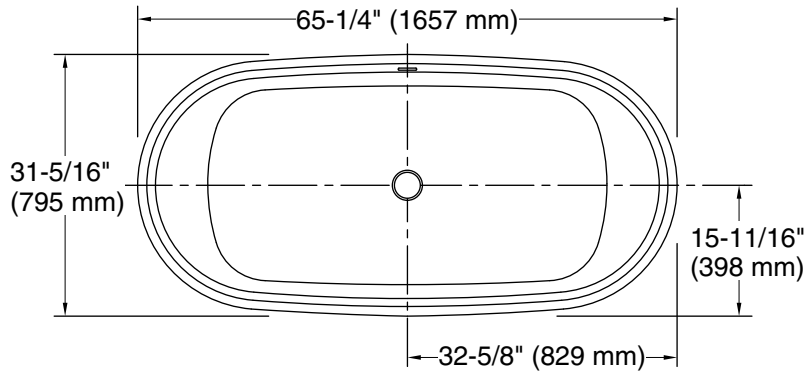

### Features

- Freestanding design creates a striking focal point in your bathing area
- 17" (432 mm) depth offers a deep soaking experience
- Integral lumbar support
- Slotted overflow allows for deep soaking
- Center toe-tap drain color-matched to the bath

## Technical Information

All product dimensions are nominal.

Drain location:	Center
Basin area, bottom:	48-1/4" x 24-5/16" (1226 mm x 618 mm)
Basin area, top:	61-11/16" x 27-7/8" (1567 mm x 708 mm)
Weight:	135 lbs (61.2 kg)
Water depth:	17" (432 mm)
Water capacity:	88 gal (333.1 L)
Template:	Footprint, 1314997, not required, not included