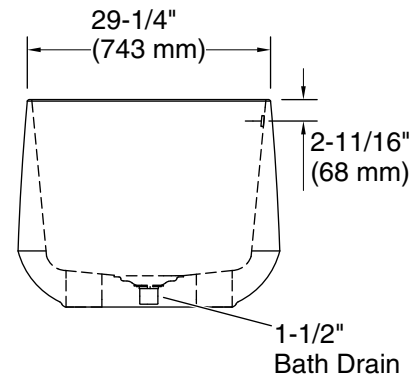

### Features

- Freestanding design creates a striking focal point in your bathing area
- 17" (432 mm) depth offers a deep soaking experience
- Integral lumbar support
- Slotted overflow allows for deep soaking
- Center toe-tap drain color-matched to the bath

## Technical Information

All product dimensions are nominal.

Drain location:	Center
Basin area, bottom:	48-1/4" x 24-5/16" (1226 mm x 618 mm)
Basin area, top:	61-11/16" x 27-7/8" (1567 mm x 708 mm)
Weight:	135 lbs (61.2 kg)
Water depth:	17" (432 mm)
Water capacity:	88 gal (333.1 L)
Template:	Footprint, 1314997, not required, not included

## Notes

Measure your actual product for rough-in details.

Install this product according to the installation instructions.

The hot water supply should be 70% of the capacity of the bath or greater. Installations will vary.