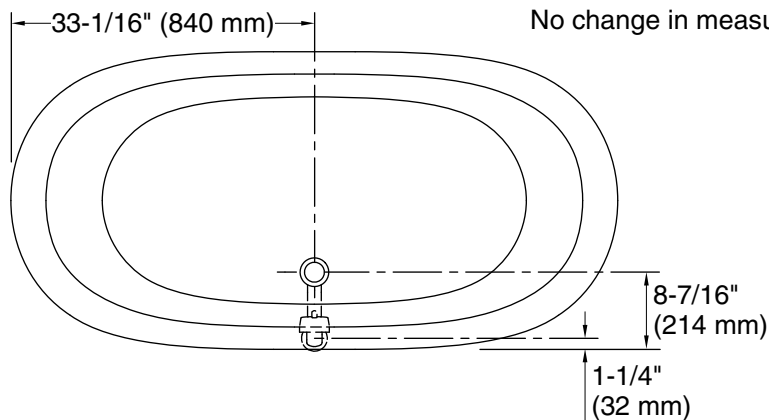

#### Technical Information

All product dimensions are nominal.

Drain location:	Center
Basin area, bottom:	48-15/16" x 24-3/4" (1243 mm x 629 mm)
Basin area, top:	58-11/16" x 27-13/16" (1491 mm x 706 mm)
Weight:	396.2 lbs (179.7 kg)
Minimum floor load:	90 lbs/ft <sup>2</sup> (439.4 kg/m <sup>2</sup> )
Water depth:	14-3/8" (366 mm)
Water capacity:	69 gal (261.2 L)
Template:	1344921-7, not required, not included