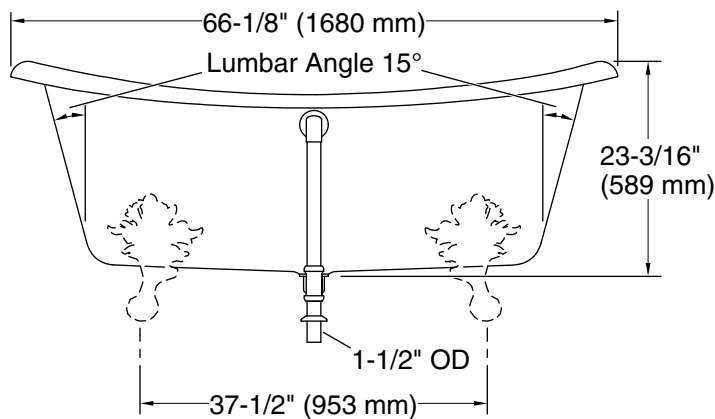

#### Technical Information

All product dimensions are nominal.

Drain location:	Center
Basin area, bottom:	48-15/16" x 24-3/4" (1243 mm x 629 mm)
Basin area, top:	58-11/16" x 27-13/16" (1491 mm x 706 mm)
Weight:	396.2 lbs (179.7 kg)
Minimum floor load:	90 lbs/ft <sup>2</sup> (439.4 kg/m <sup>2</sup> )
Water depth:	14-3/8" (366 mm)
Water capacity:	69 gal (261.2 L)
Template:	1344921-7, not required, not included