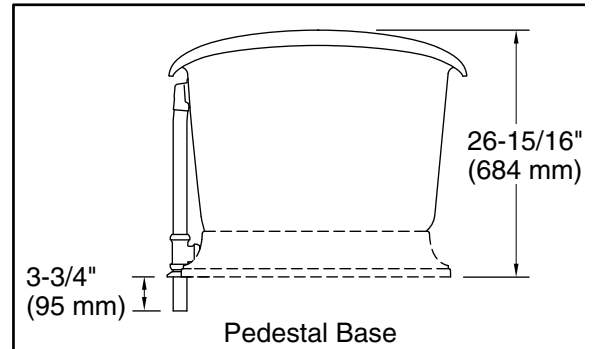

#### Technical Information

All product dimensions are nominal.

Drain location:	Center
Basin area, bottom:	48-15/16" x 24-3/4" (1243 mm x 629 mm)
Basin area, top:	58-11/16" x 27-13/16" (1491 mm x 706 mm)
Weight:	396.2 lbs (179.7 kg)
Minimum floor load:	90 lbs/ft <sup>2</sup> (439.4 kg/m <sup>2</sup> )
Water depth:	14-3/8" (366 mm)
Water capacity:	69 gal (261.2 L)
Template:	1344921-7, not required, not included