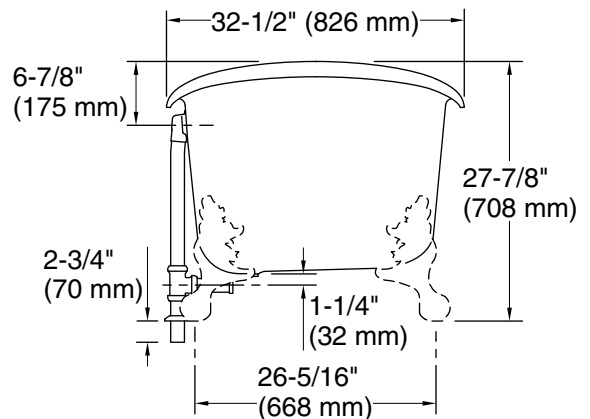

#### Technical Information

All product dimensions are nominal.

Drain location:	Center
Basin area, bottom:	48-15/16" x 24-3/4" (1243 mm x 629 mm)
Basin area, top:	58-11/16" x 27-13/16" (1491 mm x 706 mm)
Weight:	396.2 lbs (179.7 kg)
Minimum floor load:	90 lbs/ft <sup>2</sup> (439.4 kg/m <sup>2</sup> )
Water depth:	14-3/8" (366 mm)
Water capacity:	69 gal (261.2 L)
Template:	1344921-7, not required, not included