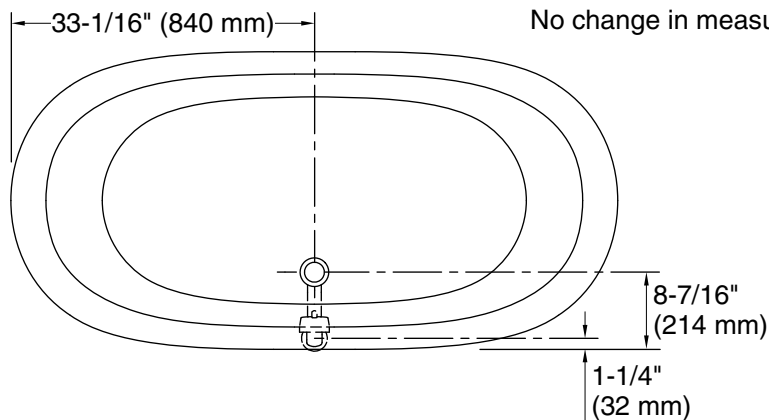

For the most current Specification Sheet, go to www.kohler.com USA or www.kohler.ca Canada

3-14-2024 22:12 - US

THE BOLD LOOK
OF **KOHLER®**

Technical Information

All product dimensions are nominal.

Drain location:	Center
Basin area, bottom:	48-15/16" x 24-3/4" (1243 mm x 629 mm)
Basin area, top:	58-11/16" x 27-13/16" (1491 mm x 706 mm)
Weight:	396.2 lbs (179.7 kg)
Minimum floor load:	90 lbs/ft ² (439.4 kg/m ²)
Water depth:	14-3/8" (366 mm)
Water capacity:	69 gal (261.2 L)
Template:	1344921-7, not required, not included