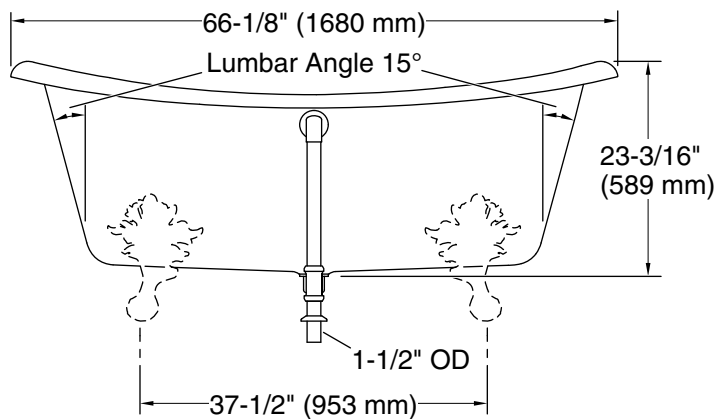

For the most current Specification Sheet, go to www.kohler.com USA or www.kohler.ca Canada

3-14-2024 22:12 - US

THE BOLD LOOK
OF **KOHLER®**

Technical Information

All product dimensions are nominal.

Drain location:	Center
Basin area, bottom:	48-15/16" x 24-3/4" (1243 mm x 629 mm)
Basin area, top:	58-11/16" x 27-13/16" (1491 mm x 706 mm)
Weight:	396.2 lbs (179.7 kg)
Minimum floor load:	90 lbs/ft ² (439.4 kg/m ²)
Water depth:	14-3/8" (366 mm)
Water capacity:	69 gal (261.2 L)
Template:	1344921-7, not required, not included