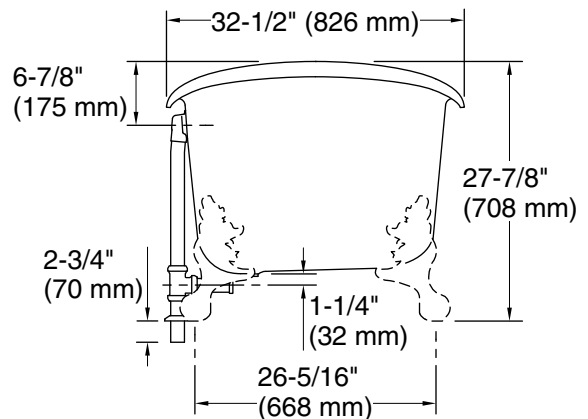

Artifacts™

66-1/4" x 32-1/2" freestanding bath
K-21000-PL

Features

- Freestanding design creates a striking focal point in your bathing area
- Integral lumbar support on both ends
- Safeguard® slip-resistant surface provides excellent traction underfoot
- Coordinates with Artifacts faucets and accessories

ASTM F462

IAPMO Certification

KOHLER® Enameled Cast Iron Bath and Shower Base Lifetime Limited Warranty

See website for detailed warranty information.

1-800-4KOHLER (1-800-456-4537)

Kohler Co. reserves the right to make revisions without notice to product specifications.

For the most current Specification Sheet, go to www.kohler.com USA or www.kohler.ca Canada

3-14-2024 22:12 - US

THE BOLD LOOK
OF **KOHLER®**

Technical Information

All product dimensions are nominal.

Drain location:	Center
Basin area, bottom:	48-15/16" x 24-3/4" (1243 mm x 629 mm)
Basin area, top:	58-11/16" x 27-13/16" (1491 mm x 706 mm)
Weight:	396.2 lbs (179.7 kg)
Minimum floor load:	90 lbs/ft ² (439.4 kg/m ²)
Water depth:	14-3/8" (366 mm)
Water capacity:	69 gal (261.2 L)
Template:	1344921-7, not required, not included

Notes

Measure your actual product for rough-in details.

Install this product according to the installation instructions.

The hot water supply should be 70% of the capacity of the bath or greater. Installations will vary.