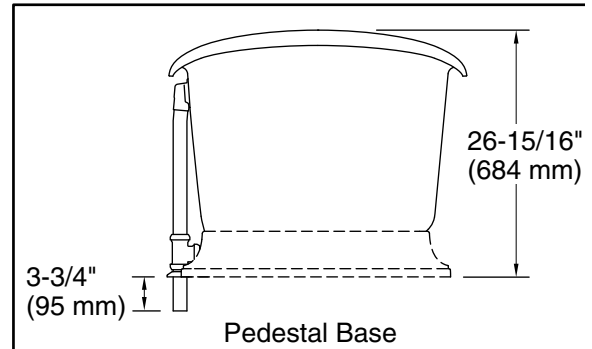

For the most current Specification Sheet, go to www.kohler.com USA or www.kohler.ca Canada

3-14-2024 22:12 - US

THE BOLD LOOK
OF **KOHLER®**

Technical Information

All product dimensions are nominal.

Drain location:	Center
Basin area, bottom:	48-15/16" x 24-3/4" (1243 mm x 629 mm)
Basin area, top:	58-11/16" x 27-13/16" (1491 mm x 706 mm)
Weight:	396.2 lbs (179.7 kg)
Minimum floor load:	90 lbs/ft ² (439.4 kg/m ²)
Water depth:	14-3/8" (366 mm)
Water capacity:	69 gal (261.2 L)
Template:	1344921-7, not required, not included