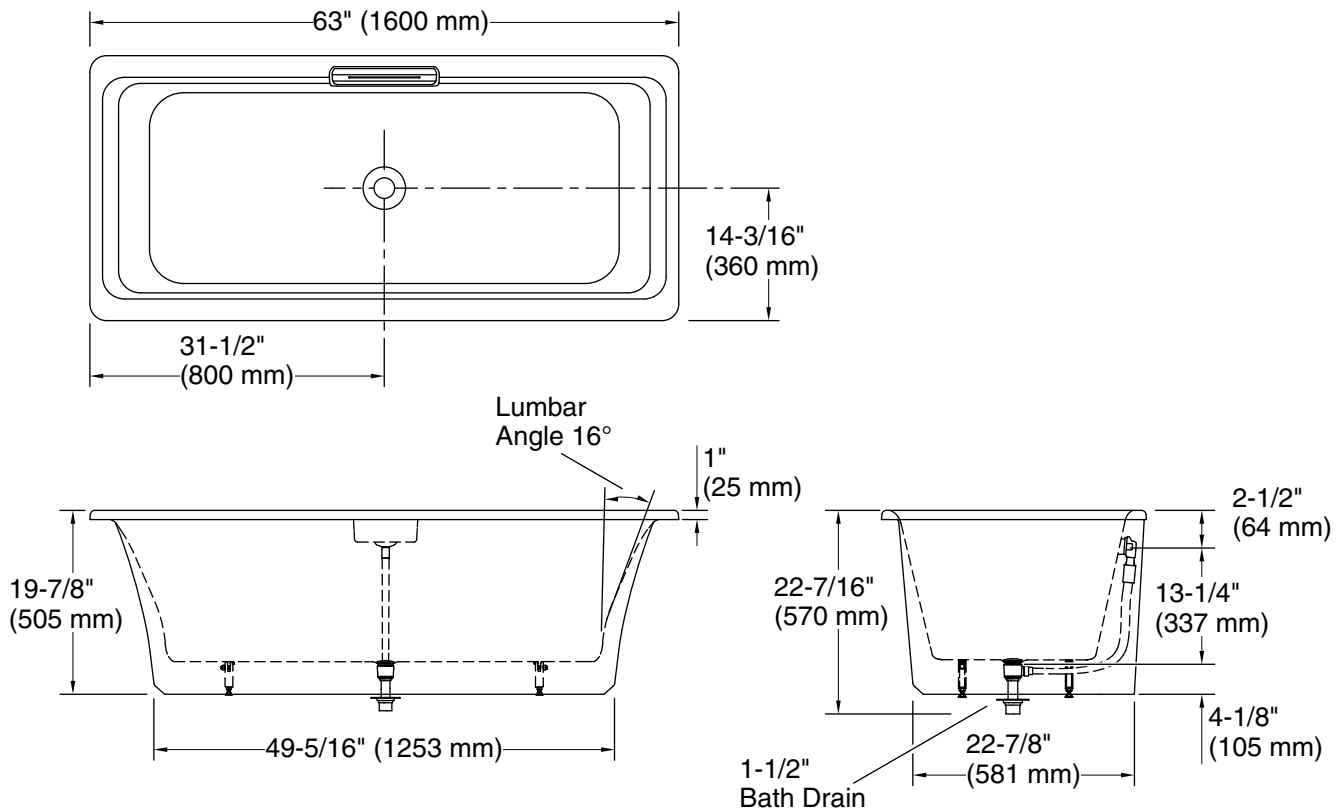

### Features

- Freestanding design creates a striking focal point in your bathing area
- Rectangular basin creates a spacious bathing experience
- Integral lumbar support on both ends
- Slotted overflow allows for deep soaking
- 12-1/16" (306 mm) deep-soaking depth provides a luxurious bathing experience
- Safeguard® slip-resistant surface provides excellent traction underfoot
- Center drain
- Drain and integral overflow preinstalled to reduce installation time
- Contrasting pedestal base adds a dramatic, contemporary look
- Requires K-36361 Volute bath drain trim (sold separately)

### Technical Information

All product dimensions are nominal.

Drain location:	Center
Basin area, bottom:	50-5/16" x 20-3/8" (1278 mm x 518 mm)
Basin area, top:	60-1/4" x 23-11/16" (1531 mm x 602 mm)
Weight:	338 lbs (153.3 kg)
Minimum floor load:	60.2 lbs/ft <sup>2</sup> (293.9 kg/m <sup>2</sup> )
Water depth:	12-1/8" (308 mm)
Water capacity:	45.97 gal (174 L)