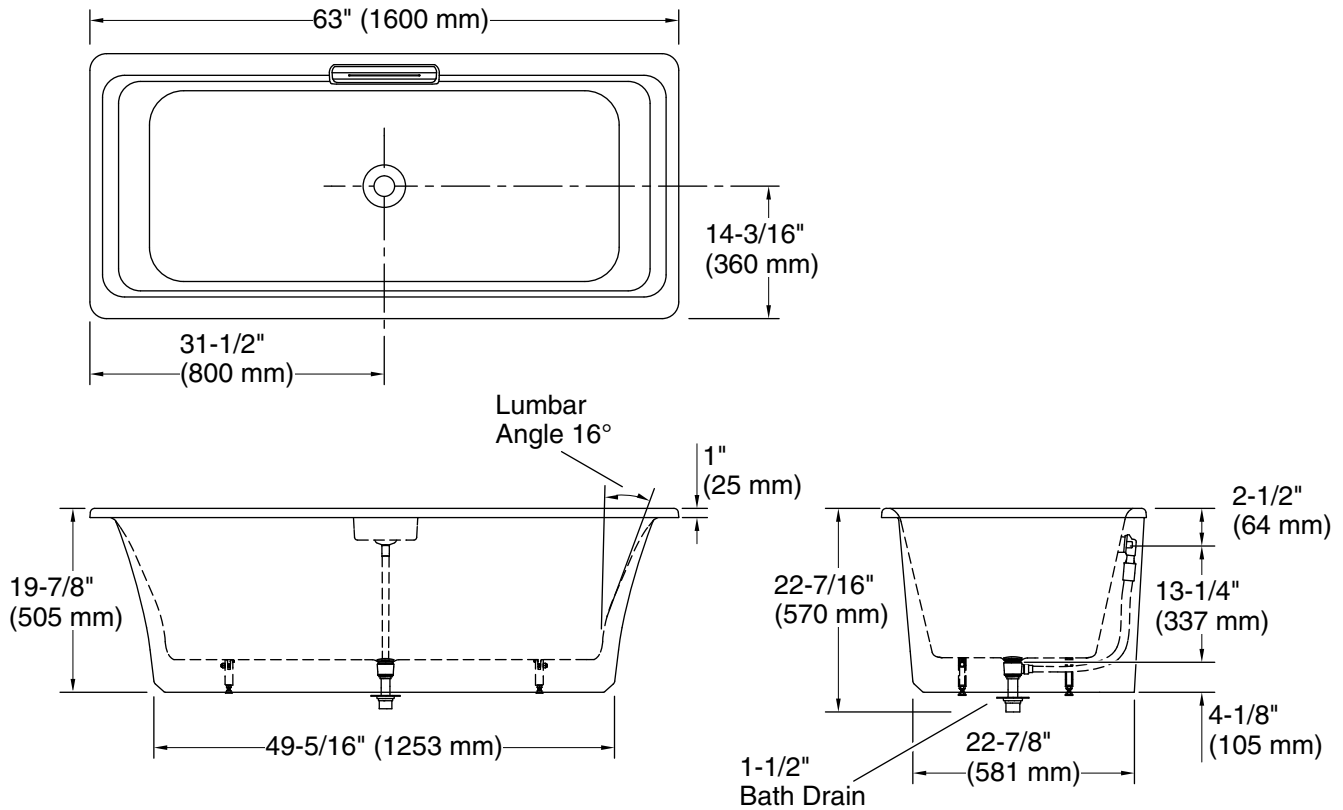

Volute™

63" x 28-3/8" freestanding bath with base
K-29328-P5B0

Features

- Freestanding design creates a striking focal point in your bathing area
- Rectangular basin creates a spacious bathing experience
- Integral lumbar support on both ends
- Slotted overflow allows for deep soaking
- 12-1/16" (306 mm) deep-soaking depth provides a luxurious bathing experience
- Safeguard® slip-resistant surface provides excellent traction underfoot
- Center drain
- Drain and integral overflow preinstalled to reduce installation time
- Contrasting pedestal base adds a dramatic, contemporary look
- Requires K-36361 Volute bath drain trim (sold separately)

For freestanding installation
K-36361 Bath drain trim

Codes/Standards

ASME A112.19.1/CSA B45.2

KOHLER® Enameled Cast Iron Bath and Shower Base Lifetime Limited Warranty

See website for detailed warranty information.

Available Colors/Finishes

Color tiles intended for reference only.

Color	Code	Description
-------	------	-------------

	0	White
---	---	-------

Technical Information

All product dimensions are nominal.

Drain location:	Center
Basin area, bottom:	50-5/16" x 20-3/8" (1278 mm x 518 mm)
Basin area, top:	60-1/4" x 23-11/16" (1531 mm x 602 mm)
Weight:	338 lbs (153.3 kg)
Minimum floor load:	60.2 lbs/ft ² (293.9 kg/m ²)
Water depth:	12-1/8" (308 mm)
Water capacity:	45.97 gal (174 L)

Notes

Measure your actual product for rough-in details.

Install this product according to the installation instructions.

The hot water supply should be 70% of the capacity of the bath or greater. Installations will vary.