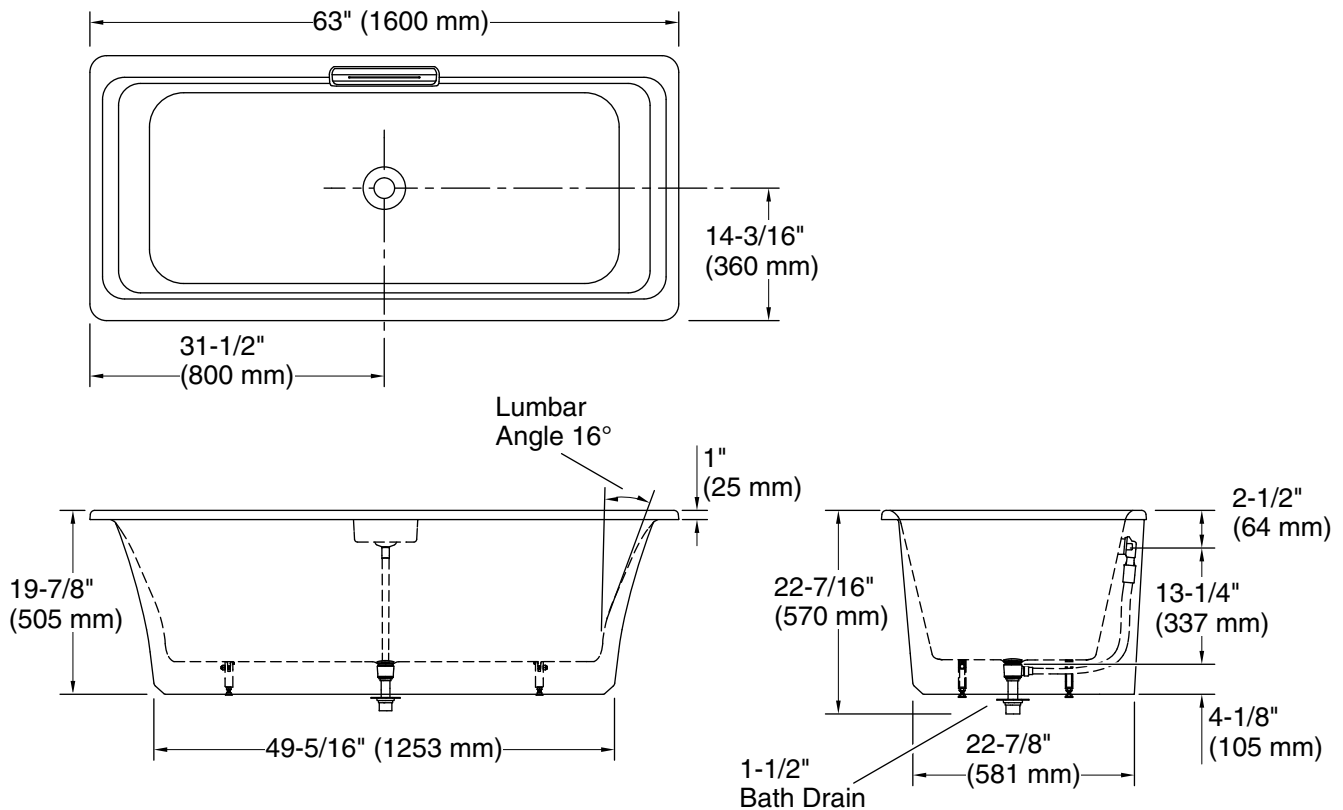

Features

- Freestanding design creates a striking focal point in your bathing area
- Rectangular basin creates a spacious bathing experience
- Integral lumbar support on both ends
- Slotted overflow allows for deep soaking
- 12-1/16" (306 mm) deep-soaking depth provides a luxurious bathing experience
- Safeguard® slip-resistant surface provides excellent traction underfoot
- Center drain
- Drain and integral overflow preinstalled to reduce installation time
- Color-matched pedestal base creates a sleek appearance
- Requires K-36361 Volute bath drain trim (sold separately)

For freestanding installation
K-36361 Bath drain trim

Codes/Standards

ASME A112.19.1/CSA B45.2

KOHLER® Enameled Cast Iron Bath and Shower Base Lifetime Limited Warranty

See website for detailed warranty information.

Technical Information

All product dimensions are nominal.

| | |
|---------------------|---|
| Drain location: | Center |
| Basin area, bottom: | 50-5/16" x 20-3/8" (1278 mm x 518 mm) |
| Basin area, top: | 60-1/4" x 23-11/16" (1531 mm x 602 mm) |
| Weight: | 338 lbs (153.3 kg) |
| Minimum floor load: | 60.2 lbs/ft ² (293.9 kg/m ²) |
| Water depth: | 12-1/8" (308 mm) |
| Water capacity: | 45.97 gal (174 L) |

Notes

Measure your actual product for rough-in details.

Install this product according to the installation instructions.

The hot water supply should be 70% of the capacity of the bath or greater. Installations will vary.