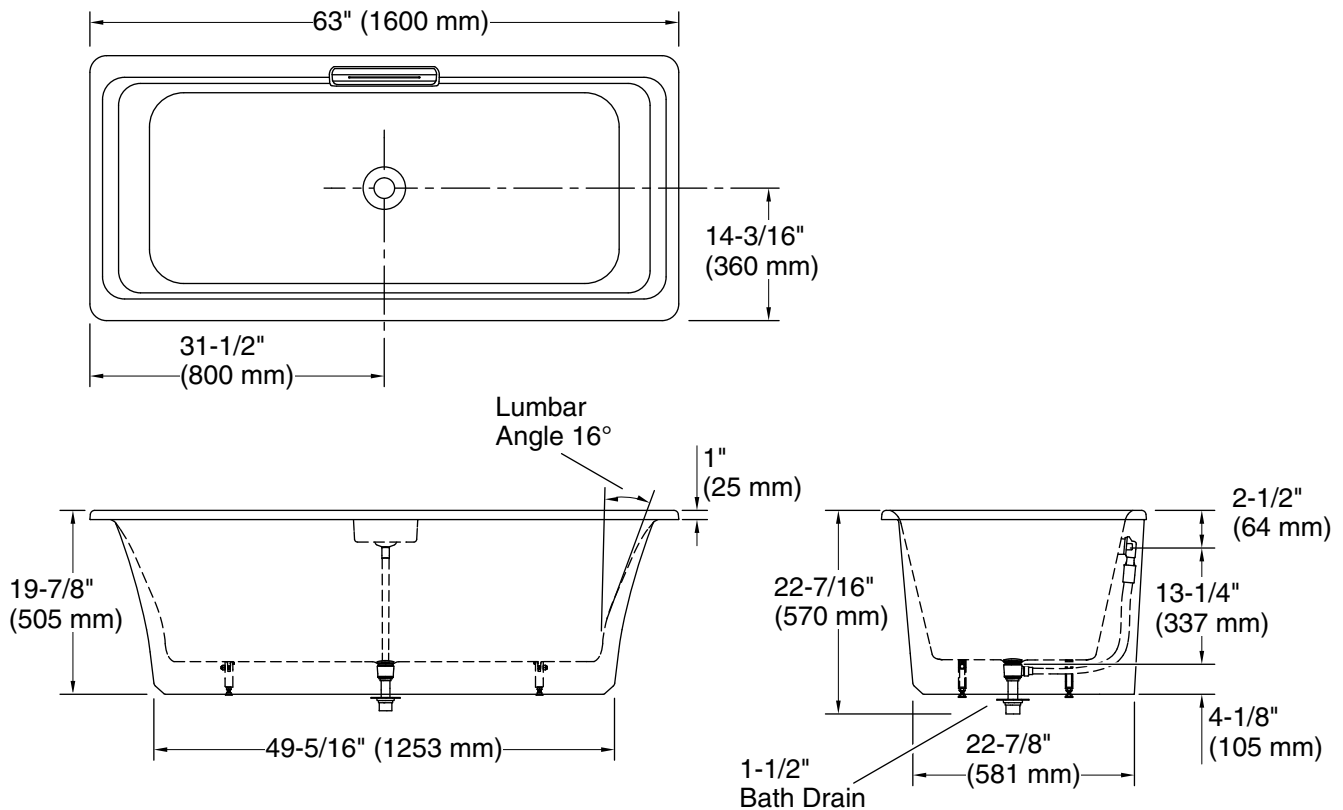

Features

- Freestanding design creates a striking focal point in your bathing area
- Rectangular basin creates a spacious bathing experience
- Integral lumbar support on both ends
- Slotted overflow allows for deep soaking
- 12-1/16" (306 mm) deep-soaking depth provides a luxurious bathing experience
- Safeguard® slip-resistant surface provides excellent traction underfoot
- Center drain
- Drain and integral overflow preinstalled to reduce installation time
- Color-matched pedestal base creates a sleek appearance
- Requires K-36361 Volute bath drain trim (sold separately)

Material

- KOHLER® enameled cast iron bath
- Painted exterior in White
- Reinforced resin pedestal base with White painted finish
- Brass drain

Installation

- Freestanding

Required Products/Accessories

For freestanding installation
K-36361 Bath drain trim

Color	Code	Description
-------	------	-------------

	0	White
---	---	-------

Technical Information

All product dimensions are nominal.

Drain location:	Center
Basin area, bottom:	50-5/16" x 20-3/8" (1278 mm x 518 mm)
Basin area, top:	60-1/4" x 23-11/16" (1531 mm x 602 mm)
Weight:	338 lbs (153.3 kg)
Minimum floor load:	60.2 lbs/ft ² (293.9 kg/m ²)
Water depth:	12-1/8" (308 mm)
Water capacity:	45.97 gal (174 L)

Notes

Measure your actual product for rough-in details.

Install this product according to the installation instructions.

The hot water supply should be 70% of the capacity of the bath or greater. Installations will vary.