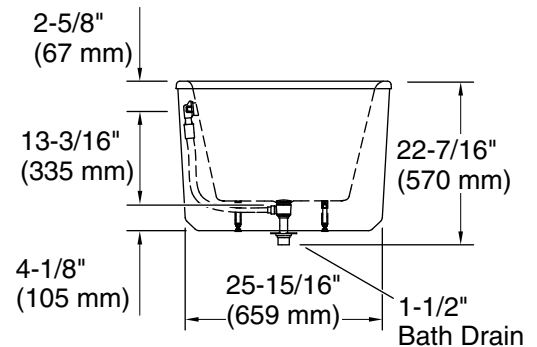

Features

- Freestanding design creates a striking focal point in your bathing area
- Oval basin creates a spacious bathing experience
- Integral lumbar support on both ends
- Slotted overflow allows for deep soaking
- 12-1/16" (306 mm) deep-soaking depth provides a luxurious bathing experience
- Safeguard® slip-resistant surface provides excellent traction underfoot
- Center drain
- Drain and integral overflow preinstalled to reduce installation time
- Sleek straight shroud design is easy to clean and lends itself to both transitional and contemporary bathrooms
- Requires K-36361 Volute bath drain trim (sold separately)

Material

- KOHLER® enameled cast iron bath
- Black acrylic shroud
- Brass drain

Installation

- Freestanding

Required Products/Accessories

For freestanding installation
K-36361 Bath drain trim

Codes/Standards

Color	Code	Description
	0	White

Technical Information

All product dimensions are nominal.

Drain location:	Center
Basin area, bottom:	50-1/4" x 20-3/8" (1277 mm x 518 mm)
Basin area, top:	60-1/4" x 23-11/16" (1531 mm x 602 mm)
Weight:	333 lbs (151 kg)
Minimum floor load:	57.5 lbs/ft ² (280.7 kg/m ²)
Water depth:	12-1/16" (306 mm)
Water capacity:	42.45 gal (160.7 L)

Notes

Measure your actual product for rough-in details.

Install this product according to the installation instructions.

The hot water supply should be 70% of the capacity of the bath or greater. Installations will vary.