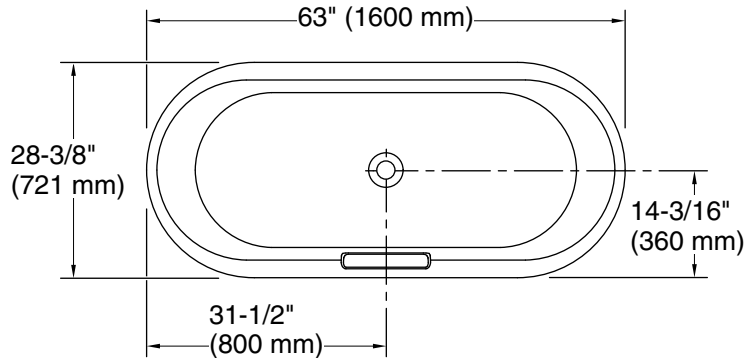

Features

- Freestanding design creates a striking focal point in your bathing area
- Oval basin creates a spacious bathing experience
- Integral lumbar support on both ends
- Slotted overflow allows for deep soaking
- 12-1/16" (306 mm) deep-soaking depth provides a luxurious bathing experience
- Safeguard® slip-resistant surface provides excellent traction underfoot
- Center drain
- Drain and integral overflow preinstalled to reduce installation time
- Sleek straight shroud design is easy to clean and lends itself to both transitional and contemporary bathrooms
- Requires K-36361 Volute bath drain trim (sold separately)

Material

- KOHLER® enameled cast iron bath
- Black acrylic shroud
- Brass drain

Installation

- Freestanding

Required Products/Accessories

For freestanding installation
K-36361 Bath drain trim

Codes/Standards

Color	Code	Description
	0	White

Technical Information

All product dimensions are nominal.

Drain location:	Center
Basin area, bottom:	50-1/4" x 20-3/8" (1277 mm x 518 mm)
Basin area, top:	60-1/4" x 23-11/16" (1531 mm x 602 mm)
Weight:	333 lbs (151 kg)
Minimum floor load:	57.5 lbs/ft ² (280.7 kg/m ²)
Water depth:	12-1/16" (306 mm)
Water capacity:	42.45 gal (160.7 L)

Notes

Measure your actual product for rough-in details.

Install this product according to the installation instructions.

The hot water supply should be 70% of the capacity of the bath or greater. Installations will vary.