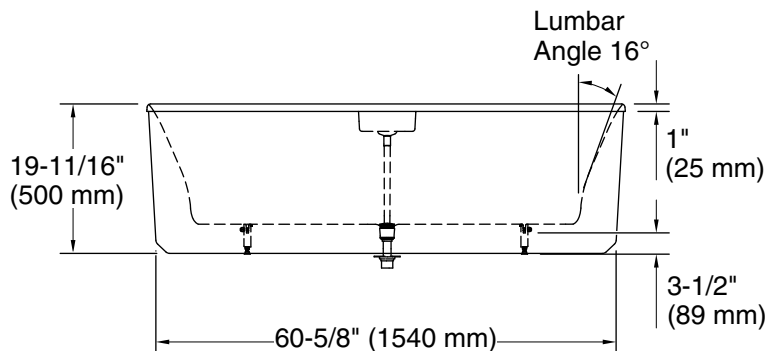

Features

- Freestanding design creates a striking focal point in your bathing area
- Oval basin creates a spacious bathing experience
- Integral lumbar support on both ends
- Slotted overflow allows for deep soaking
- 12-1/16" (306 mm) deep-soaking depth provides a luxurious bathing experience
- Safeguard® slip-resistant surface provides excellent traction underfoot
- Center drain
- Drain and integral overflow preinstalled to reduce installation time
- Sleek straight shroud design is easy to clean and lends itself to both transitional and contemporary bathrooms
- Requires K-36361 Volute bath drain trim (sold separately)

Color	Code	Description
	0	White

Technical Information

All product dimensions are nominal.

Drain location:	Center
Basin area, bottom:	50-1/4" x 20-3/8" (1277 mm x 518 mm)
Basin area, top:	60-1/4" x 23-11/16" (1531 mm x 602 mm)
Weight:	333 lbs (151 kg)
Minimum floor load:	57.5 lbs/ft ² (280.7 kg/m ²)
Water depth:	12-1/16" (306 mm)
Water capacity:	42.45 gal (160.7 L)