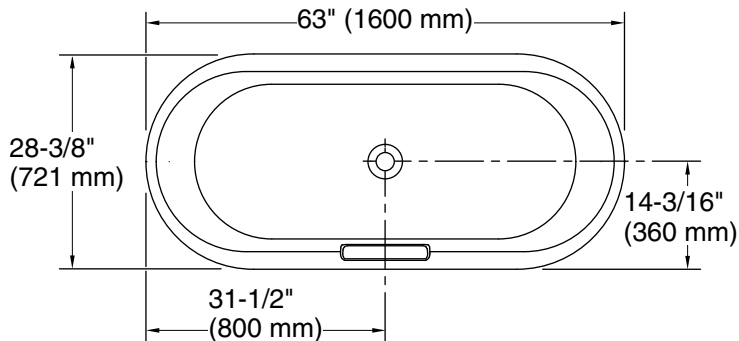

Features

- Freestanding design creates a striking focal point in your bathing area
- Oval basin creates a spacious bathing experience
- Integral lumbar support on both ends
- Slotted overflow allows for deep soaking
- 12-1/16" (306 mm) deep-soaking depth provides a luxurious bathing experience
- Safeguard® slip-resistant surface provides excellent traction underfoot
- Center drain
- Drain and integral overflow preinstalled to reduce installation time
- Contrasting pedestal base adds a dramatic, contemporary look
- Requires K-36361 Volute bath drain trim (sold separately)

For freestanding installation
K-36361 Bath drain trim

Codes/Standards

ASME A112.19.1/CSA B45.2

KOHLER® Enameled Cast Iron Bath and Shower Base Lifetime Limited Warranty

See website for detailed warranty information.

Available Colors/Finishes

Color tiles intended for reference only.

Color	Code	Description
-------	------	-------------

	0	White
---	---	-------

Technical Information

All product dimensions are nominal.

Drain location:	Center
Basin area, bottom:	50-1/4" x 20-3/8" (1277 mm x 518 mm)
Basin area, top:	60-1/4" x 23-11/16" (1531 mm x 602 mm)
Weight:	305 lbs (138.3 kg)
Minimum floor load:	55.2 lbs/ft ² (269.5 kg/m ²)
Water depth:	12-1/8" (308 mm)
Water capacity:	42.45 gal (160.7 L)

Notes

Measure your actual product for rough-in details.

Install this product according to the installation instructions.

The hot water supply should be 70% of the capacity of the bath or greater. Installations will vary.