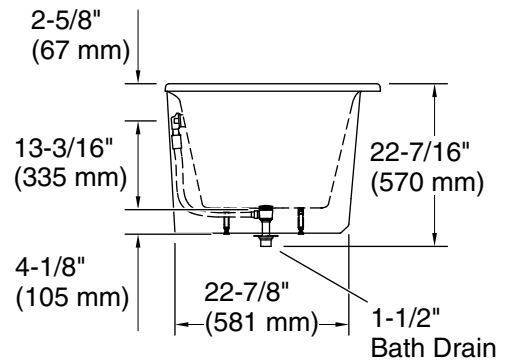

Features

- Freestanding design creates a striking focal point in your bathing area
- Oval basin creates a spacious bathing experience
- Integral lumbar support on both ends
- Slotted overflow allows for deep soaking
- 12-1/16" (306 mm) deep-soaking depth provides a luxurious bathing experience
- Safeguard® slip-resistant surface provides excellent traction underfoot
- Center drain
- Drain and integral overflow preinstalled to reduce installation time
- Contrasting pedestal base adds a dramatic, contemporary look
- Requires K-36361 Volute bath drain trim (sold separately)

For freestanding installation
K-36361 Bath drain trim

Codes/Standards

ASME A112.19.1/CSA B45.2

KOHLER® Enameled Cast Iron Bath and Shower Base Lifetime Limited Warranty

See website for detailed warranty information.

Available Colors/Finishes

Color tiles intended for reference only.

Color	Code	Description
-------	------	-------------

	0	White
---	---	-------

Technical Information

All product dimensions are nominal.

Drain location:	Center
Basin area, bottom:	50-1/4" x 20-3/8" (1277 mm x 518 mm)
Basin area, top:	60-1/4" x 23-11/16" (1531 mm x 602 mm)
Weight:	305 lbs (138.3 kg)
Minimum floor load:	55.2 lbs/ft ² (269.5 kg/m ²)
Water depth:	12-1/8" (308 mm)
Water capacity:	42.45 gal (160.7 L)

Notes

Measure your actual product for rough-in details.

Install this product according to the installation instructions.

The hot water supply should be 70% of the capacity of the bath or greater. Installations will vary.