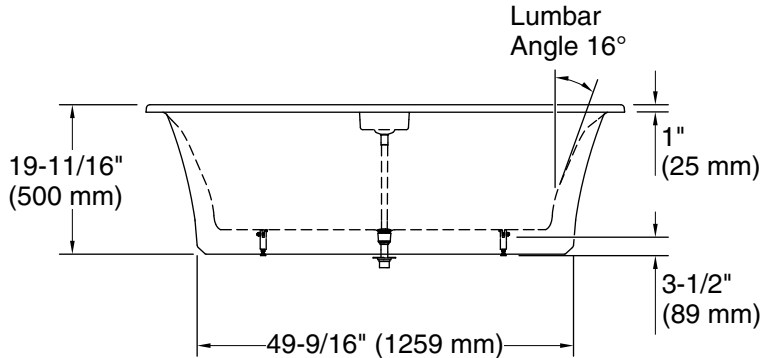

Features

- Freestanding design creates a striking focal point in your bathing area
- Oval basin creates a spacious bathing experience
- Integral lumbar support on both ends
- Slotted overflow allows for deep soaking
- 12-1/16" (306 mm) deep-soaking depth provides a luxurious bathing experience
- Safeguard® slip-resistant surface provides excellent traction underfoot
- Center drain
- Drain and integral overflow preinstalled to reduce installation time
- Contrasting pedestal base adds a dramatic, contemporary look
- Requires K-36361 Volute bath drain trim (sold separately)

For freestanding installation
K-36361 Bath drain trim

Codes/Standards

ASME A112.19.1/CSA B45.2

KOHLER® Enameled Cast Iron Bath and Shower Base Lifetime Limited Warranty

See website for detailed warranty information.

Available Colors/Finishes

Color tiles intended for reference only.

Color	Code	Description
-------	------	-------------

	0	White
---	---	-------

Technical Information

All product dimensions are nominal.

Drain location:	Center
Basin area, bottom:	50-1/4" x 20-3/8" (1277 mm x 518 mm)
Basin area, top:	60-1/4" x 23-11/16" (1531 mm x 602 mm)
Weight:	305 lbs (138.3 kg)
Minimum floor load:	55.2 lbs/ft ² (269.5 kg/m ²)
Water depth:	12-1/8" (308 mm)
Water capacity:	42.45 gal (160.7 L)