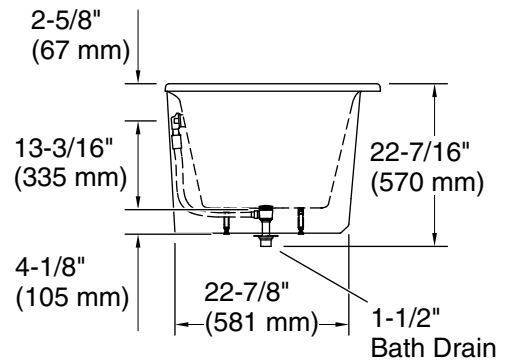

### Technical Information

All product dimensions are nominal.

Drain location:	Center
Basin area, bottom:	50-1/4" x 20-3/8" (1277 mm x 518 mm)
Basin area, top:	60-1/4" x 23-11/16" (1531 mm x 602 mm)
Weight:	305 lbs (138.3 kg)
Minimum floor load:	55.2 lbs/ft <sup>2</sup> (269.5 kg/m <sup>2</sup> )
Water depth:	12-1/8" (308 mm)
Water capacity:	42.45 gal (160.7 L)