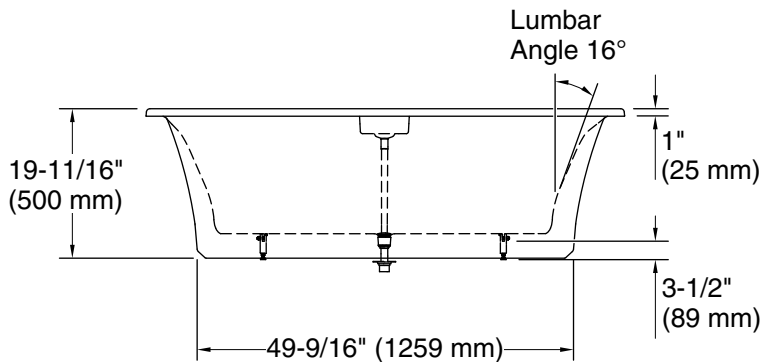

### Technical Information

All product dimensions are nominal.

Drain location:	Center
Basin area, bottom:	50-1/4" x 20-3/8" (1277 mm x 518 mm)
Basin area, top:	60-1/4" x 23-11/16" (1531 mm x 602 mm)
Weight:	305 lbs (138.3 kg)
Minimum floor load:	55.2 lbs/ft <sup>2</sup> (269.5 kg/m <sup>2</sup> )
Water depth:	12-1/8" (308 mm)
Water capacity:	42.45 gal (160.7 L)