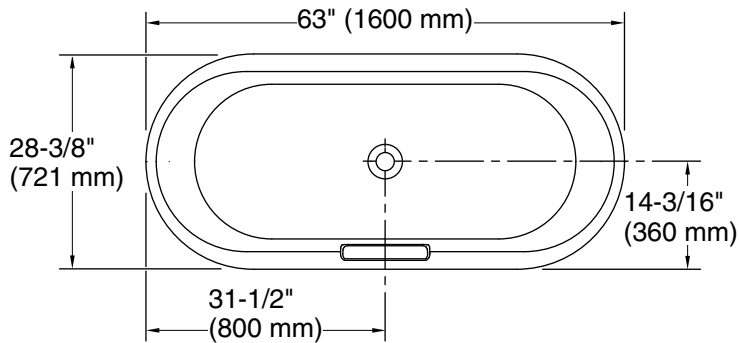

### Technical Information

All product dimensions are nominal.

Drain location:	Center
Basin area, bottom:	50-1/4" x 20-3/8" (1277 mm x 518 mm)
Basin area, top:	60-1/4" x 23-11/16" (1531 mm x 602 mm)
Weight:	305 lbs (138.3 kg)
Minimum floor load:	55.2 lbs/ft <sup>2</sup> (269.5 kg/m <sup>2</sup> )
Water depth:	12-1/8" (308 mm)
Water capacity:	42.45 gal (160.7 L)