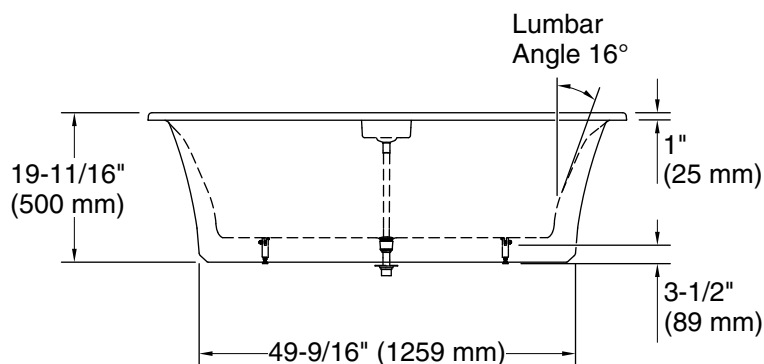

### Technical Information

All product dimensions are nominal.

Drain location:	Center
Basin area, bottom:	50-1/4" x 20-3/8" (1277 mm x 518 mm)
Basin area, top:	60-1/4" x 23-11/16" (1531 mm x 602 mm)
Weight:	305 lbs (138.3 kg)
Minimum floor load:	55.2 lbs/ft <sup>2</sup> (269.5 kg/m <sup>2</sup> )
Water depth:	12-1/8" (308 mm)
Water capacity:	42.45 gal (160.7 L)