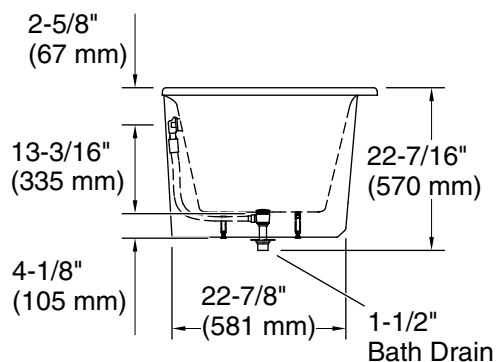

### Features

- Freestanding design creates a striking focal point in your bathing area
- Oval basin creates a spacious bathing experience
- Integral lumbar support on both ends
- Slotted overflow allows for deep soaking
- 12-1/16" (306 mm) deep-soaking depth provides a luxurious bathing experience
- Safeguard® slip-resistant surface provides excellent traction underfoot
- Center drain
- Drain and integral overflow preinstalled to reduce installation time
- Color-matched pedestal base creates a sleek appearance
- Requires K-36361 Volute bath drain trim (sold separately)

### Technical Information

All product dimensions are nominal.

Drain location:	Center
Basin area, bottom:	50-1/4" x 20-3/8" (1277 mm x 518 mm)
Basin area, top:	60-1/4" x 23-11/16" (1531 mm x 602 mm)
Weight:	305 lbs (138.3 kg)
Minimum floor load:	55.2 lbs/ft <sup>2</sup> (269.5 kg/m <sup>2</sup> )
Water depth:	12-1/8" (308 mm)
Water capacity:	42.45 gal (160.7 L)