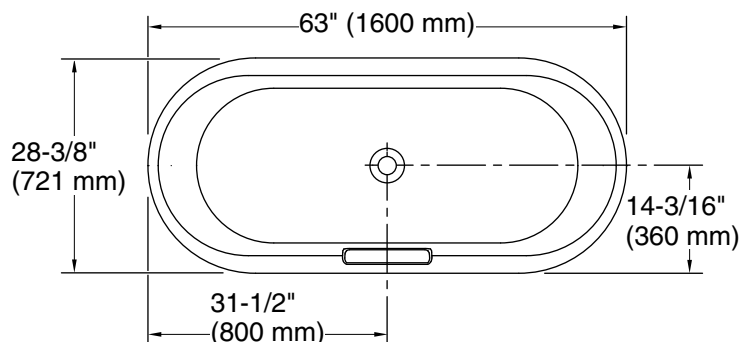

### Technical Information

All product dimensions are nominal.

Drain location:	Center
Basin area, bottom:	50-1/4" x 20-3/8" (1277 mm x 518 mm)
Basin area, top:	60-1/4" x 23-11/16" (1531 mm x 602 mm)
Weight:	305 lbs (138.3 kg)
Minimum floor load:	55.2 lbs/ft <sup>2</sup> (269.5 kg/m <sup>2</sup> )
Water depth:	12-1/8" (308 mm)
Water capacity:	42.45 gal (160.7 L)