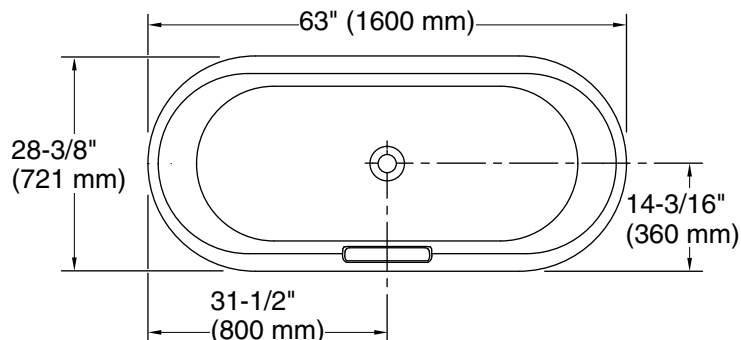

Features

- Freestanding design creates a striking focal point in your bathing area
- Oval basin creates a spacious bathing experience
- Integral lumbar support on both ends
- Slotted overflow allows for deep soaking
- 12-1/16" (306 mm) deep-soaking depth provides a luxurious bathing experience
- Safeguard® slip-resistant surface provides excellent traction underfoot
- Center drain
- Drain and integral overflow preinstalled to reduce installation time
- Color-matched pedestal base creates a sleek appearance
- Requires K-36361 Volute bath drain trim (sold separately)

Material

- KOHLER® enameled cast iron bath
- Painted exterior in White
- Reinforced resin pedestal base with White painted finish
- Brass drain

Installation

- Freestanding

Required Products/Accessories

For freestanding installation
K-36361 Bath drain trim

Color	Code	Description
-------	------	-------------

	0	White
---	---	-------

Technical Information

All product dimensions are nominal.

Drain location:	Center
Basin area, bottom:	50-1/4" x 20-3/8" (1277 mm x 518 mm)
Basin area, top:	60-1/4" x 23-11/16" (1531 mm x 602 mm)
Weight:	305 lbs (138.3 kg)
Minimum floor load:	55.2 lbs/ft ² (269.5 kg/m ²)
Water depth:	12-1/8" (308 mm)
Water capacity:	42.45 gal (160.7 L)

Notes

Measure your actual product for rough-in details.

Install this product according to the installation instructions.

The hot water supply should be 70% of the capacity of the bath or greater. Installations will vary.