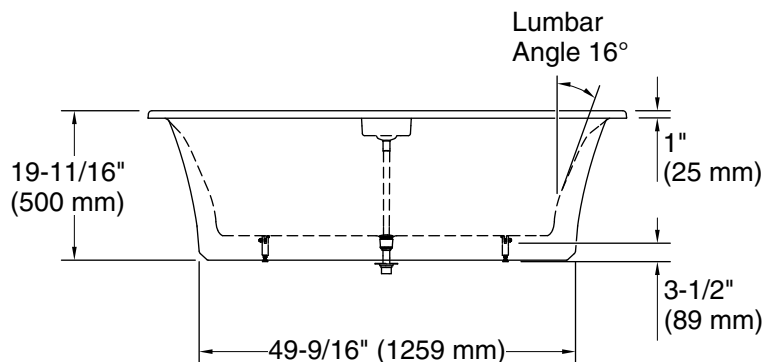

Features

- Freestanding design creates a striking focal point in your bathing area
- Oval basin creates a spacious bathing experience
- Integral lumbar support on both ends
- Slotted overflow allows for deep soaking
- 12-1/16" (306 mm) deep-soaking depth provides a luxurious bathing experience
- Safeguard® slip-resistant surface provides excellent traction underfoot
- Center drain
- Drain and integral overflow preinstalled to reduce installation time
- Color-matched pedestal base creates a sleek appearance
- Requires K-36361 Volute bath drain trim (sold separately)

Color	Code	Description
-------	------	-------------

	0	White
---	---	-------

Technical Information

All product dimensions are nominal.

Drain location:	Center
Basin area, bottom:	50-1/4" x 20-3/8" (1277 mm x 518 mm)
Basin area, top:	60-1/4" x 23-11/16" (1531 mm x 602 mm)
Weight:	305 lbs (138.3 kg)
Minimum floor load:	55.2 lbs/ft ² (269.5 kg/m ²)
Water depth:	12-1/8" (308 mm)
Water capacity:	42.45 gal (160.7 L)