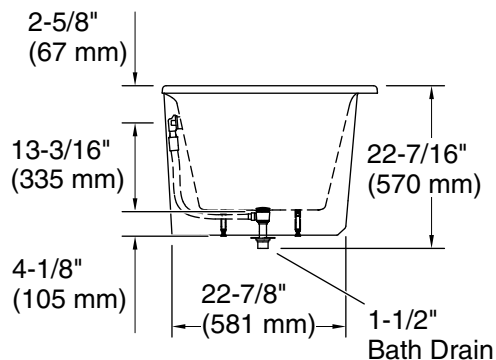

Features

- Freestanding design creates a striking focal point in your bathing area
- Oval basin creates a spacious bathing experience
- Integral lumbar support on both ends
- Slotted overflow allows for deep soaking
- 12-1/16" (306 mm) deep-soaking depth provides a luxurious bathing experience
- Safeguard® slip-resistant surface provides excellent traction underfoot
- Center drain
- Drain and integral overflow preinstalled to reduce installation time
- Color-matched pedestal base creates a sleek appearance
- Requires K-36361 Volute bath drain trim (sold separately)

Material

- KOHLER® enameled cast iron bath
- Painted exterior in White
- Reinforced resin pedestal base with White painted finish
- Brass drain

Installation

- Freestanding

Required Products/Accessories

For freestanding installation
K-36361 Bath drain trim

Color	Code	Description
-------	------	-------------

	0	White
---	---	-------

Technical Information

All product dimensions are nominal.

Drain location:	Center
Basin area, bottom:	50-1/4" x 20-3/8" (1277 mm x 518 mm)
Basin area, top:	60-1/4" x 23-11/16" (1531 mm x 602 mm)
Weight:	305 lbs (138.3 kg)
Minimum floor load:	55.2 lbs/ft ² (269.5 kg/m ²)
Water depth:	12-1/8" (308 mm)
Water capacity:	42.45 gal (160.7 L)

Notes

Measure your actual product for rough-in details.

Install this product according to the installation instructions.

The hot water supply should be 70% of the capacity of the bath or greater. Installations will vary.