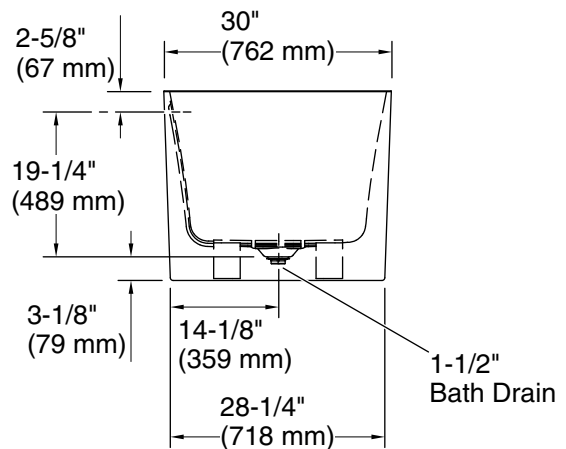

Evok™
66" x 30" freestanding bath
K-25165

Features

- Freestanding design creates a striking focal point in your bathing area
- 17" (432 mm) depth offers a deep soaking experience
- Integral lumbar support
- Slotted overflow allows for deep soaking
- Center toe-tap drain color-matched to the bath

KOHLER® Plastic Baths and Shower Bases Lifetime Limited Warranty

See website for detailed warranty information.

Technical Information

All product dimensions are nominal.

Drain location:	Center
Basin area, bottom:	43" x 22-9/16" (1092 mm x 573 mm)
Basin area, top:	63-5/8" x 27-3/4" (1617 mm x 705 mm)
Weight:	138 lbs (62.6 kg)
Minimum floor load:	102 lbs/ft ² (498 kg/m ²)
Water depth:	17-1/16" (433 mm)
Water capacity:	78.7 gal (297.9 L)

Notes

Measure your actual product for rough-in details.

Install this product according to the installation instructions.

The hot water supply should be 70% of the capacity of the bath or greater. Installations will vary.