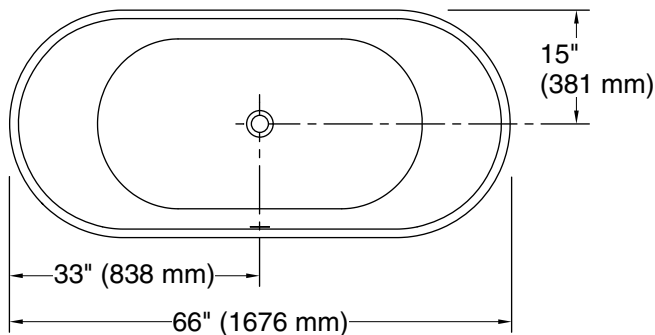

Evok™
66" x 30" freestanding bath
K-25165

Features

- Freestanding design creates a striking focal point in your bathing area
- 17" (432 mm) depth offers a deep soaking experience
- Integral lumbar support
- Slotted overflow allows for deep soaking
- Center toe-tap drain color-matched to the bath

KOHLER® Plastic Baths and Shower Bases Lifetime Limited Warranty

See website for detailed warranty information.

Technical Information

All product dimensions are nominal.

Drain location:	Center
Basin area, bottom:	43" x 22-9/16" (1092 mm x 573 mm)
Basin area, top:	63-5/8" x 27-3/4" (1617 mm x 705 mm)
Weight:	138 lbs (62.6 kg)
Minimum floor load:	102 lbs/ft ² (498 kg/m ²)
Water depth:	17-1/16" (433 mm)
Water capacity:	78.7 gal (297.9 L)

Notes

Measure your actual product for rough-in details.

Install this product according to the installation instructions.

The hot water supply should be 70% of the capacity of the bath or greater. Installations will vary.