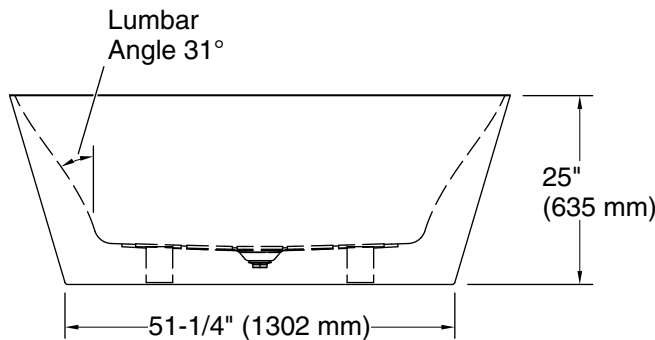

Evok™
66" x 30" freestanding bath
K-25165

Features

- Freestanding design creates a striking focal point in your bathing area
- 17" (432 mm) depth offers a deep soaking experience
- Integral lumbar support
- Slotted overflow allows for deep soaking
- Center toe-tap drain color-matched to the bath

KOHLER® Plastic Baths and Shower Bases Lifetime Limited Warranty

See website for detailed warranty information.

Technical Information

All product dimensions are nominal.

Drain location:	Center
Basin area, bottom:	43" x 22-9/16" (1092 mm x 573 mm)
Basin area, top:	63-5/8" x 27-3/4" (1617 mm x 705 mm)
Weight:	138 lbs (62.6 kg)
Minimum floor load:	102 lbs/ft ² (498 kg/m ²)
Water depth:	17-1/16" (433 mm)
Water capacity:	78.7 gal (297.9 L)