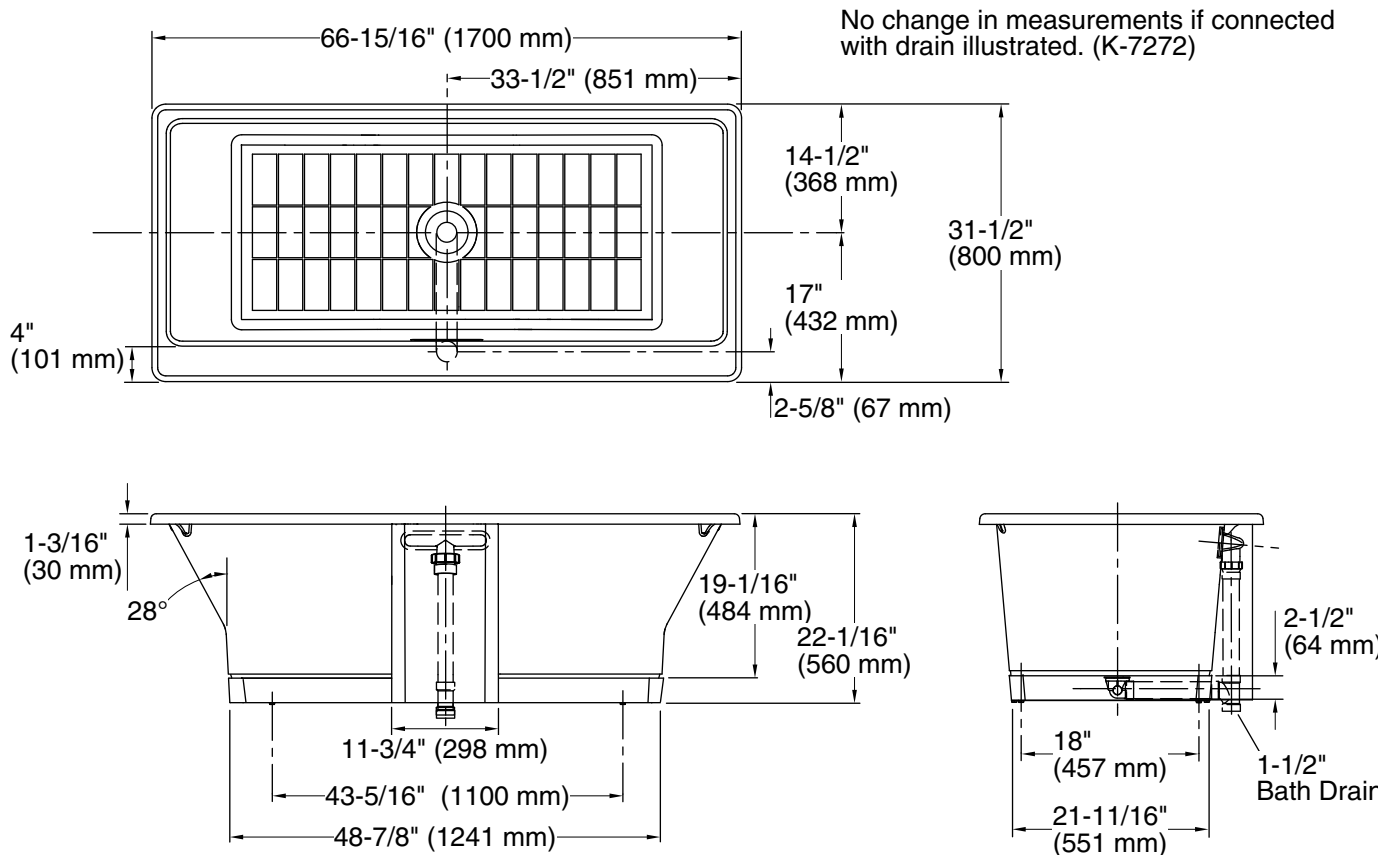

## Technical Information

All product dimensions are nominal.

Drain location:	Center
Basin area, bottom:	49" x 22" (1245 mm x 559 mm)
Basin area, top:	62-1/2" x 24-3/4" (1588 mm x 629 mm)
Weight:	365 lbs (165.6 kg)
Minimum floor load:	70 lbs/ft <sup>2</sup> (341.8 kg/m <sup>2</sup> )
Water depth:	15-1/4" (387 mm)
Water capacity:	75 gal (283.9 L)