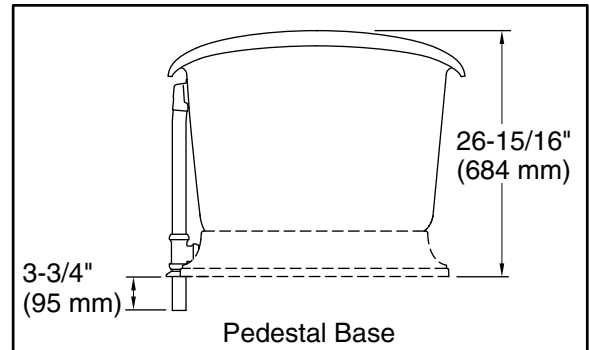

3-13-2024 22:41 - US

THE BOLD LOOK
OF **KOHLER**®

Technical Information

All product dimensions are nominal.

Drain location:	Center
Basin area, bottom:	48-15/16" x 24-3/4" (1243 mm x 629 mm)
Basin area, top:	58-11/16" x 27-13/16" (1491 mm x 706 mm)
Weight:	396.2 lbs (179.7 kg)
Minimum floor load:	90 lbs/ft ² (439.4 kg/m ²)
Water depth:	14-3/8" (366 mm)
Water capacity:	69 gal (261.2 L)
Template:	1344921-7, not required, included