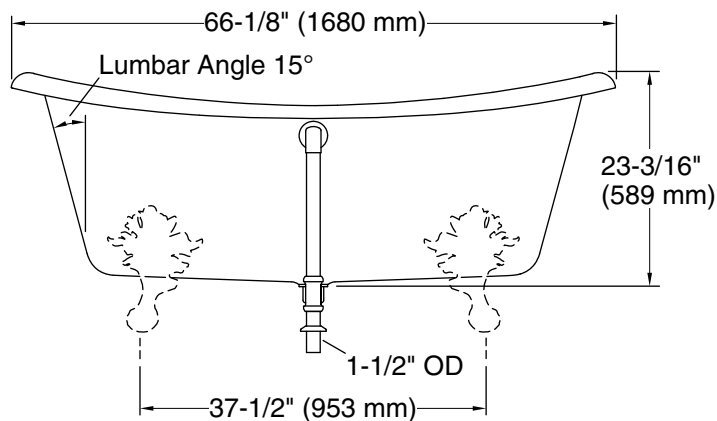

3-13-2024 22:41 - US

THE BOLD LOOK
OF **KOHLER**®

Technical Information

All product dimensions are nominal.

Drain location:	Center
Basin area, bottom:	48-15/16" x 24-3/4" (1243 mm x 629 mm)
Basin area, top:	58-11/16" x 27-13/16" (1491 mm x 706 mm)
Weight:	396.2 lbs (179.7 kg)
Minimum floor load:	90 lbs/ft ² (439.4 kg/m ²)
Water depth:	14-3/8" (366 mm)
Water capacity:	69 gal (261.2 L)
Template:	1344921-7, not required, included