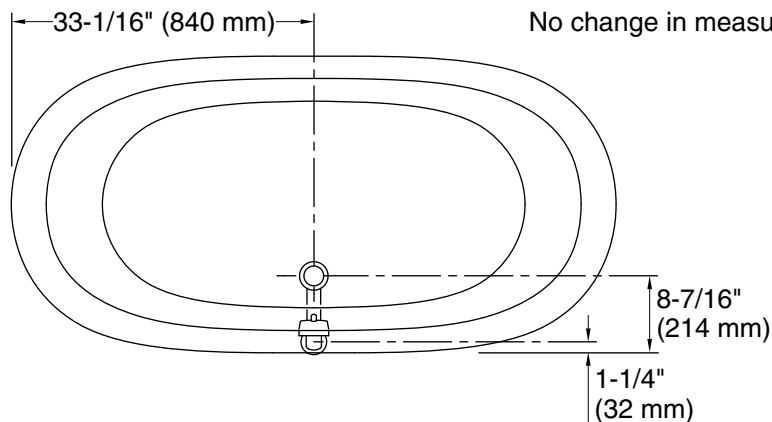

3-13-2024 22:41 - US

THE BOLD LOOK
OF **KOHLER**®

Technical Information

All product dimensions are nominal.

Drain location:	Center
Basin area, bottom:	48-15/16" x 24-3/4" (1243 mm x 629 mm)
Basin area, top:	58-11/16" x 27-13/16" (1491 mm x 706 mm)
Weight:	396.2 lbs (179.7 kg)
Minimum floor load:	90 lbs/ft ² (439.4 kg/m ²)
Water depth:	14-3/8" (366 mm)
Water capacity:	69 gal (261.2 L)
Template:	1344921-7, not required, included