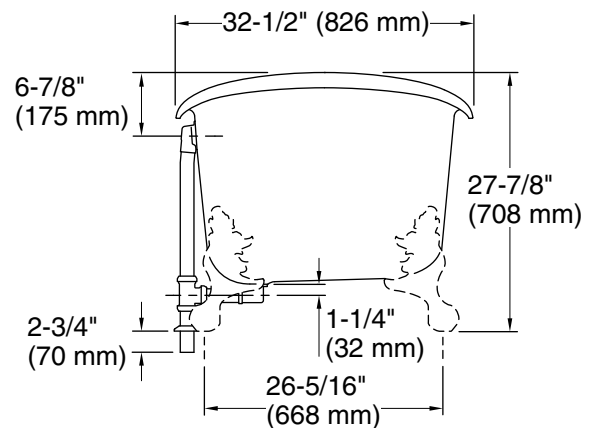

Artifacts™

66-1/4" x 32-1/2" freestanding bath
K-21000-P5

Features

- Freestanding design creates a striking focal point in your bathing area
- Integral lumbar support on both ends
- Safeguard® slip-resistant surface provides excellent traction underfoot
- Coordinates with Artifacts faucets and accessories

3-13-2024 22:41 - US

THE BOLD LOOK
OF **KOHLER**®

Technical Information

All product dimensions are nominal.

Drain location:	Center
Basin area, bottom:	48-15/16" x 24-3/4" (1243 mm x 629 mm)
Basin area, top:	58-11/16" x 27-13/16" (1491 mm x 706 mm)
Weight:	396.2 lbs (179.7 kg)
Minimum floor load:	90 lbs/ft ² (439.4 kg/m ²)
Water depth:	14-3/8" (366 mm)
Water capacity:	69 gal (261.2 L)
Template:	1344921-7, not required, included