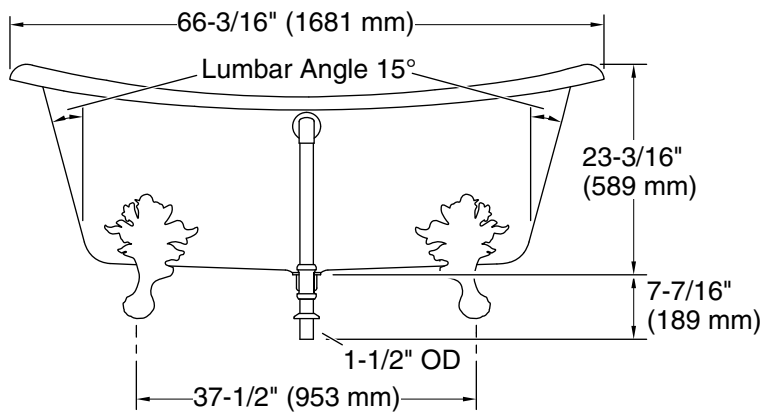

Technical Information

All product dimensions are nominal.

Drain location:	Center
Basin area, bottom:	48-15/16" x 24-3/4" (1243 mm x 629 mm)
Basin area, top:	58-11/16" x 27-13/16" (1491 mm x 706 mm)
Weight:	396.2 lbs (179.7 kg)
Minimum floor load:	90 lbs/ft² (439.4 kg/m²)
Water depth:	14-3/8" (366 mm)
Water capacity:	69 gal (261.2 L)
Template:	1344921-7, not required, not included

Notes

Measure your actual product for rough-in details.

Install this product according to the installation instructions.

The hot water supply should be 70% of the capacity of the bath or greater. Installations will vary.