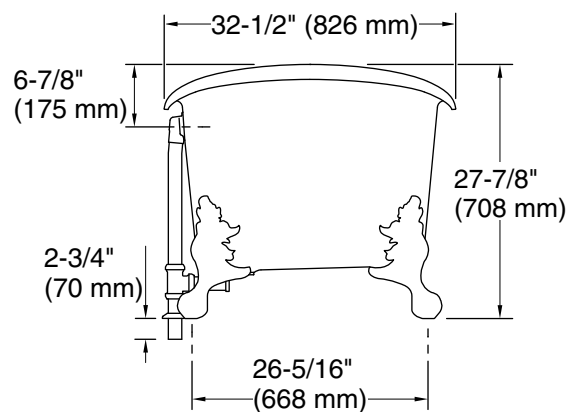

Technical Information

All product dimensions are nominal.

Drain location:	Center
Basin area, bottom:	48-15/16" x 24-3/4" (1243 mm x 629 mm)
Basin area, top:	58-11/16" x 27-13/16" (1491 mm x 706 mm)
Weight:	396.2 lbs (179.7 kg)
Minimum floor load:	90 lbs/ft² (439.4 kg/m²)
Water depth:	14-3/8" (366 mm)
Water capacity:	69 gal (261.2 L)
Template:	1344921-7, not required, not included

Notes

Measure your actual product for rough-in details.

Install this product according to the installation instructions.

The hot water supply should be 70% of the capacity of the bath or greater. Installations will vary.