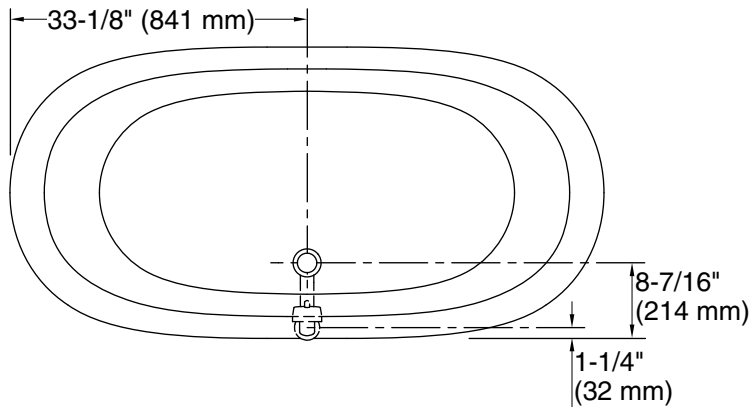

Technical Information

All product dimensions are nominal.

Drain location:	Center
Basin area, bottom:	48-15/16" x 24-3/4" (1243 mm x 629 mm)
Basin area, top:	58-11/16" x 27-13/16" (1491 mm x 706 mm)
Weight:	396.2 lbs (179.7 kg)
Minimum floor load:	90 lbs/ft² (439.4 kg/m²)
Water depth:	14-3/8" (366 mm)
Water capacity:	69 gal (261.2 L)
Template:	1344921-7, not required, not included

Notes

Measure your actual product for rough-in details.

Install this product according to the installation instructions.

The hot water supply should be 70% of the capacity of the bath or greater. Installations will vary.