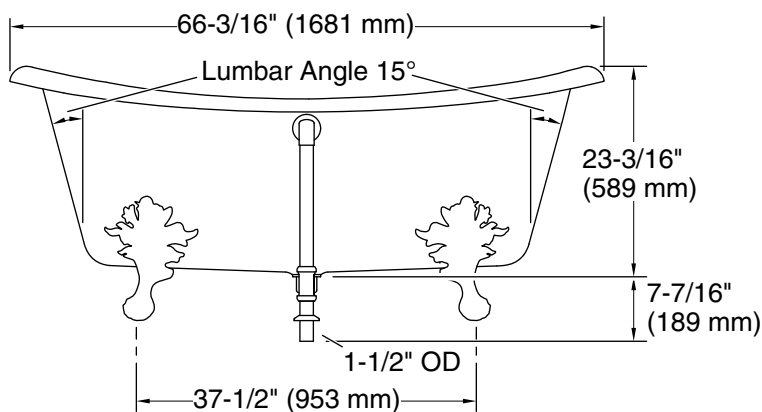

Artifacts™

66-1/8" x 32-1/2" freestanding bath
K-21000-PAG

Features

- Freestanding design creates a striking focal point in your bathing area
- Integral lumbar support on both ends
- Safeguard® slip-resistant surface provides excellent traction underfoot
- Painted exterior in Aspen Green
- Coordinates with other products in the Artifacts collection

Technical Information

All product dimensions are nominal.

| | |
|---------------------|---|
| Drain location: | Center |
| Basin area, bottom: | 48-15/16" x 24-3/4" (1243 mm x 629 mm) |
| Basin area, top: | 58-11/16" x 27-13/16" (1491 mm x 706 mm) |
| Weight: | 396.2 lbs (179.7 kg) |
| Minimum floor load: | 90 lbs/ft ² (439.4 kg/m ²) |
| Water depth: | 14-3/8" (366 mm) |
| Water capacity: | 69 gal (261.2 L) |
| Template: | 1344921-7, not required, not included |