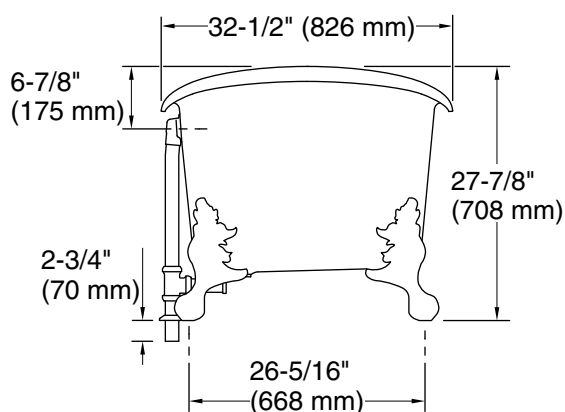

Artifacts™

66-1/8" x 32-1/2" freestanding bath
K-21000-PAG

Features

- Freestanding design creates a striking focal point in your bathing area
- Integral lumbar support on both ends
- Safeguard® slip-resistant surface provides excellent traction underfoot
- Painted exterior in Aspen Green
- Coordinates with other products in the Artifacts collection

Material

- KOHLER® enameled cast iron

Installation

- Freestanding
- Requires K-7159 drain (sold separately)
- Requires K-204 ball-and-claw feet (sold separately)

Required Products/Accessories

- K-204 ball-and-claw feet
- K-7159 1-1/2" pop-up bath drain for freestanding baths

Technical Information

All product dimensions are nominal.

| | |
|---------------------|---|
| Drain location: | Center |
| Basin area, bottom: | 48-15/16" x 24-3/4" (1243 mm x 629 mm) |
| Basin area, top: | 58-11/16" x 27-13/16" (1491 mm x 706 mm) |
| Weight: | 396.2 lbs (179.7 kg) |
| Minimum floor load: | 90 lbs/ft ² (439.4 kg/m ²) |
| Water depth: | 14-3/8" (366 mm) |
| Water capacity: | 69 gal (261.2 L) |
| Template: | 1344921-7, not required, not included |

Notes

Measure your actual product for rough-in details.

Install this product according to the installation instructions.

The hot water supply should be 70% of the capacity of the bath or greater. Installations will vary.