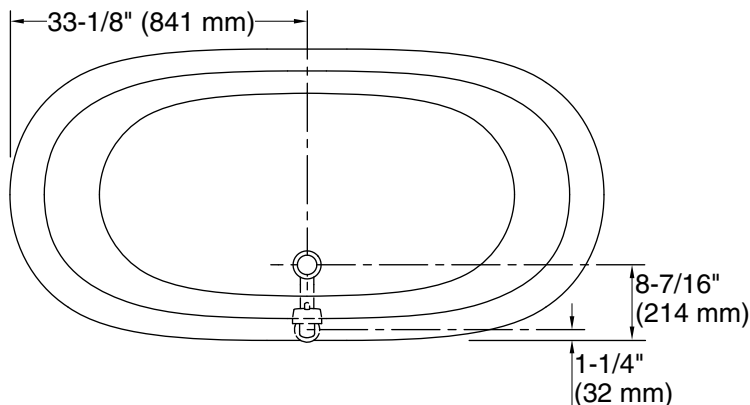

Technical Information

All product dimensions are nominal.

| | |
|---------------------|---|
| Drain location: | Center |
| Basin area, bottom: | 48-15/16" x 24-3/4" (1243 mm x 629 mm) |
| Basin area, top: | 58-11/16" x 27-13/16" (1491 mm x 706 mm) |
| Weight: | 396.2 lbs (179.7 kg) |
| Minimum floor load: | 90 lbs/ft ² (439.4 kg/m ²) |
| Water depth: | 14-3/8" (366 mm) |
| Water capacity: | 69 gal (261.2 L) |
| Template: | 1344921-7, not required, not included |