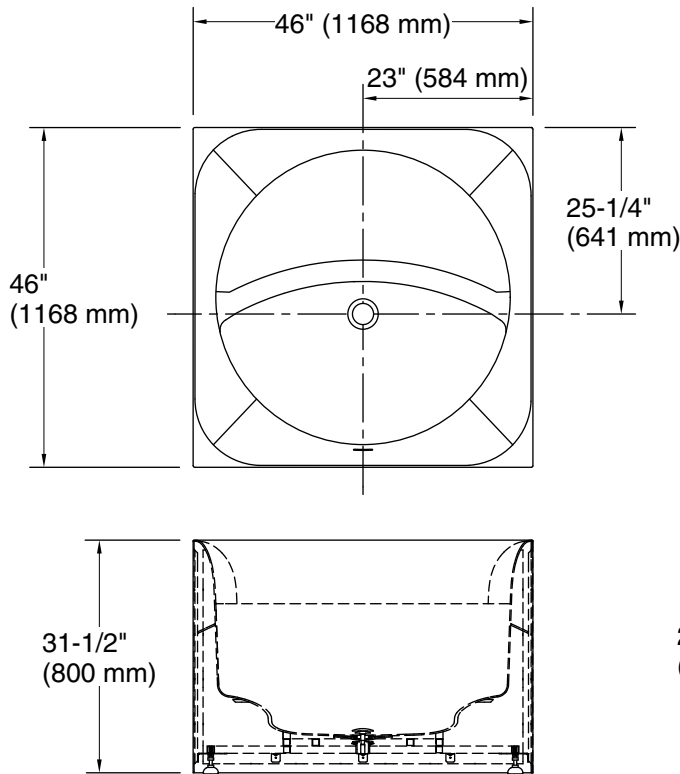

Stillness™ Soak

46" x 46" freestanding bath
K-31404

Features

- Freestanding design creates a striking focal point in your bathing area
- 23-5/8" (600 mm) depth offers a deep soaking experience
- Integral lumbar support
- Slotted overflow allows for deep soaking
- Center toe-tap drain color-matched to the bath
- Freestanding bath stool handcrafted from Japanese Hinoki wood assures easy access to your bath (sold separately)

No change in measurement if connected with drain illustrated. (K-1381626)

Technical Information

All product dimensions are nominal.

Drain location:	Center
Basin area, bottom:	38-15/16" x 38-15/16" (988 mm x 988 mm)
Basin area, top:	39-7/8" x 39-7/8" (1012 mm x 1012 mm)
Weight:	275 lbs (124.7 kg)
Minimum floor load:	82 lbs/ft ² (400.4 kg/m ²)
Water depth:	23-5/8" (600 mm)
Water capacity:	111.5 gal (422.1 L)

Notes

Measure your actual product for rough-in details.

Install this product according to the installation instructions.

The hot water supply should be 70% of the capacity of the bath or greater. Installations will vary.