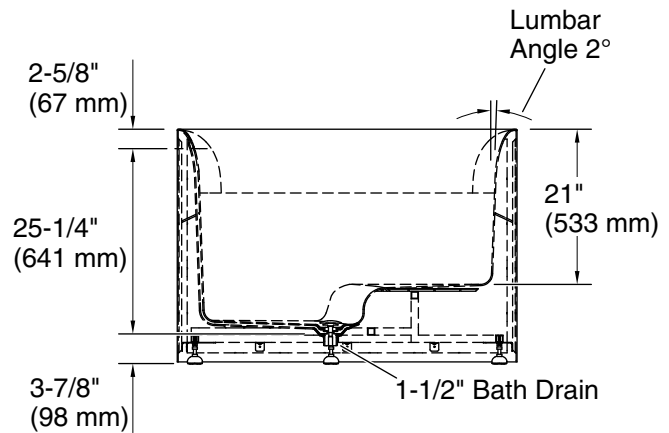

Stillness™ Soak

46" x 46" freestanding bath
K-31404

Features

- Freestanding design creates a striking focal point in your bathing area
- 23-5/8" (600 mm) depth offers a deep soaking experience
- Integral lumbar support
- Slotted overflow allows for deep soaking
- Center toe-tap drain color-matched to the bath
- Freestanding bath stool handcrafted from Japanese Hinoki wood assures easy access to your bath (sold separately)

No change in measurement if connected with drain illustrated. (K-1381626)

Technical Information

All product dimensions are nominal.

Drain location:	Center
Basin area, bottom:	38-15/16" x 38-15/16" (988 mm x 988 mm)
Basin area, top:	39-7/8" x 39-7/8" (1012 mm x 1012 mm)
Weight:	275 lbs (124.7 kg)
Minimum floor load:	82 lbs/ft ² (400.4 kg/m ²)
Water depth:	23-5/8" (600 mm)
Water capacity:	111.5 gal (422.1 L)

Notes

Measure your actual product for rough-in details.

Install this product according to the installation instructions.

The hot water supply should be 70% of the capacity of the bath or greater. Installations will vary.