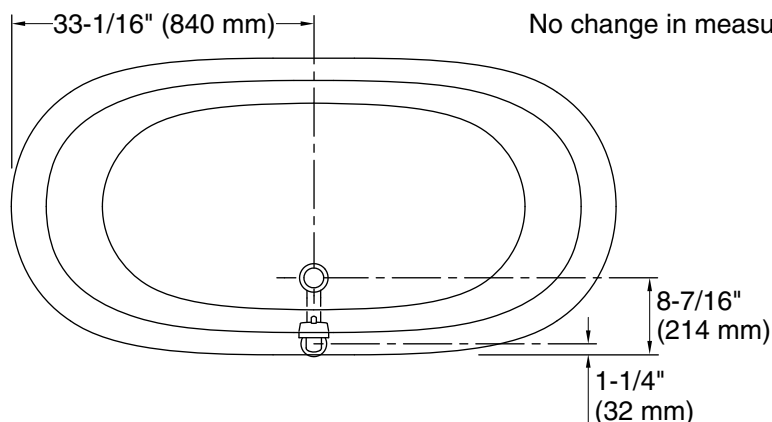

	0	White
---	---	-------

Technical Information

All product dimensions are nominal.

Drain location:	Center
Basin area, bottom:	48-15/16" x 24-3/4" (1243 mm x 629 mm)
Basin area, top:	58-11/16" x 27-13/16" (1491 mm x 706 mm)
Weight:	396.2 lbs (179.7 kg)
Minimum floor load:	90 lbs/ft ² (439.4 kg/m ²)
Water depth:	14-3/8" (366 mm)
Water capacity:	90 gal (340.7 L)
Template:	1344921-7, not required, included