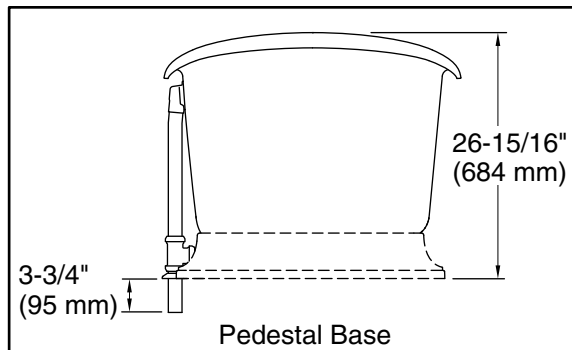

	0	White
---	---	-------

Technical Information

All product dimensions are nominal.

Drain location:	Center
Basin area, bottom:	48-15/16" x 24-3/4" (1243 mm x 629 mm)
Basin area, top:	58-11/16" x 27-13/16" (1491 mm x 706 mm)
Weight:	396.2 lbs (179.7 kg)
Minimum floor load:	90 lbs/ft ² (439.4 kg/m ²)
Water depth:	14-3/8" (366 mm)
Water capacity:	90 gal (340.7 L)
Template:	1344921-7, not required, included