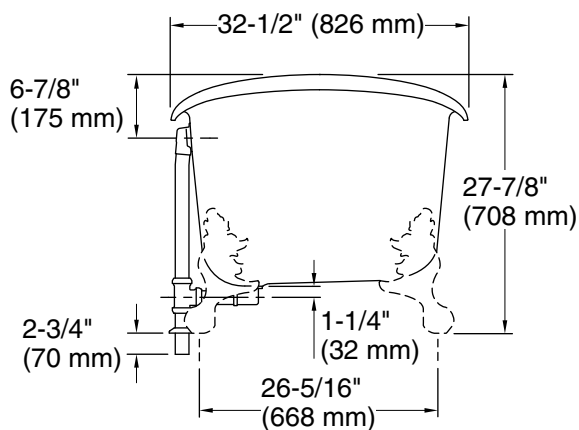

	0	White
---	---	-------

Technical Information

All product dimensions are nominal.

Drain location:	Center
Basin area, bottom:	48-15/16" x 24-3/4" (1243 mm x 629 mm)
Basin area, top:	58-11/16" x 27-13/16" (1491 mm x 706 mm)
Weight:	396.2 lbs (179.7 kg)
Minimum floor load:	90 lbs/ft ² (439.4 kg/m ²)
Water depth:	14-3/8" (366 mm)
Water capacity:	90 gal (340.7 L)
Template:	1344921-7, not required, included

Notes

Measure your actual product for rough-in details.

Install this product according to the installation instructions.

The hot water supply should be 70% of the capacity of the bath or greater. Installations will vary.