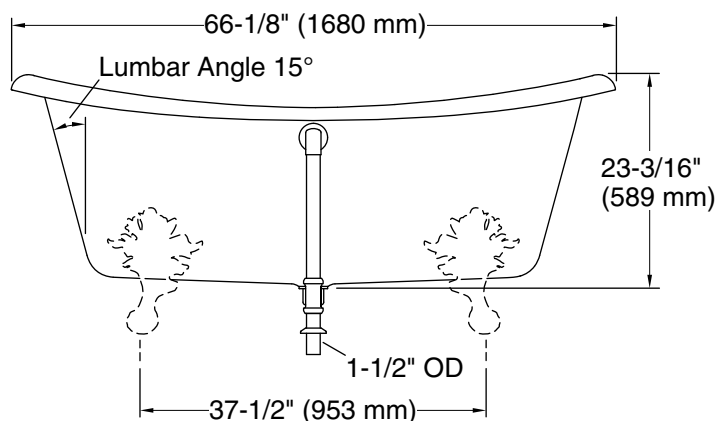

	0	White
---	---	-------

Technical Information

All product dimensions are nominal.

Drain location:	Center
Basin area, bottom:	48-15/16" x 24-3/4" (1243 mm x 629 mm)
Basin area, top:	58-11/16" x 27-13/16" (1491 mm x 706 mm)
Weight:	396.2 lbs (179.7 kg)
Minimum floor load:	90 lbs/ft ² (439.4 kg/m ²)
Water depth:	14-3/8" (366 mm)
Water capacity:	90 gal (340.7 L)
Template:	1344921-7, not required, included