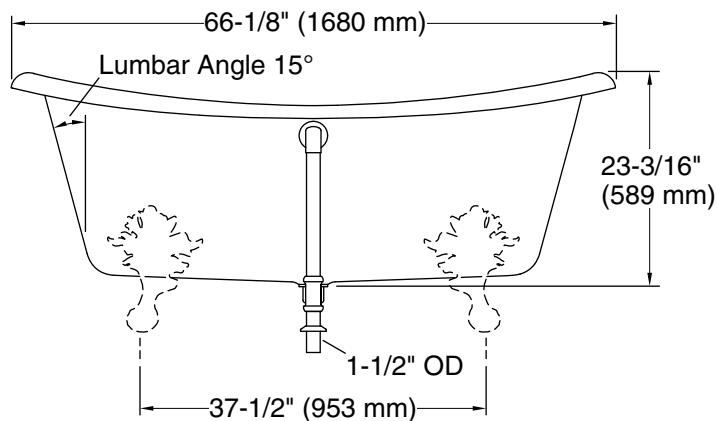

	0	White
---	---	-------

Technical Information

All product dimensions are nominal.

Drain location:	Center
Basin area, bottom:	48-15/16" x 24-3/4" (1243 mm x 629 mm)
Basin area, top:	58-11/16" x 27-13/16" (1491 mm x 706 mm)
Weight:	396.2 lbs (179.7 kg)
Minimum floor load:	90 lbs/ft ² (439.4 kg/m ²)
Water depth:	14-3/8" (366 mm)
Water capacity:	69 gal (261.2 L)
Template:	1344921-7, not required, included