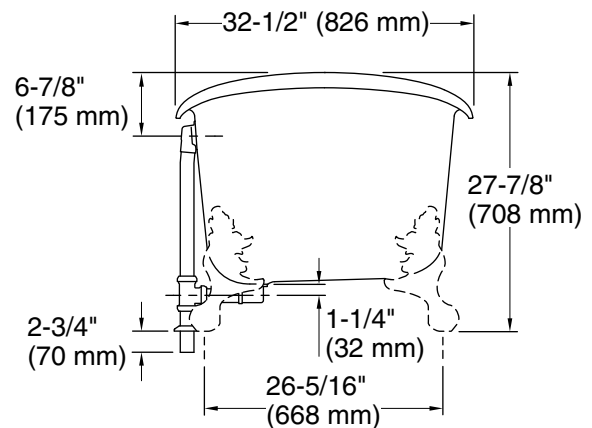

	0	White
---	---	-------

Technical Information

All product dimensions are nominal.

Drain location:	Center
Basin area, bottom:	48-15/16" x 24-3/4" (1243 mm x 629 mm)
Basin area, top:	58-11/16" x 27-13/16" (1491 mm x 706 mm)
Weight:	396.2 lbs (179.7 kg)
Minimum floor load:	90 lbs/ft ² (439.4 kg/m ²)
Water depth:	14-3/8" (366 mm)
Water capacity:	69 gal (261.2 L)
Template:	1344921-7, not required, included

Notes

Measure your actual product for rough-in details.

Install this product according to the installation instructions.

The hot water supply should be 70% of the capacity of the bath or greater. Installations will vary.