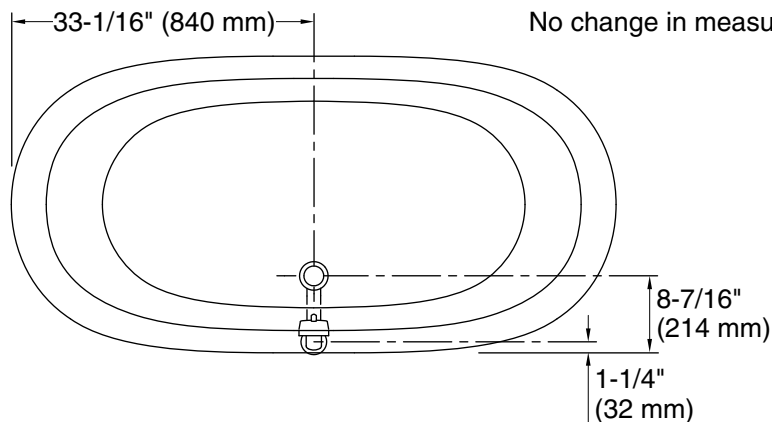

	0	White
---	---	-------

Technical Information

All product dimensions are nominal.

Drain location:	Center
Basin area, bottom:	48-15/16" x 24-3/4" (1243 mm x 629 mm)
Basin area, top:	58-11/16" x 27-13/16" (1491 mm x 706 mm)
Weight:	396.2 lbs (179.7 kg)
Minimum floor load:	90 lbs/ft ² (439.4 kg/m ²)
Water depth:	14-3/8" (366 mm)
Water capacity:	69 gal (261.2 L)
Template:	1344921-7, not required, included