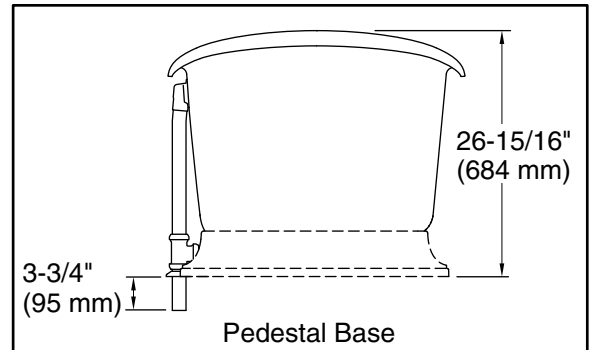

	0	White
---	---	-------

Technical Information

All product dimensions are nominal.

Drain location:	Center
Basin area, bottom:	48-15/16" x 24-3/4" (1243 mm x 629 mm)
Basin area, top:	58-11/16" x 27-13/16" (1491 mm x 706 mm)
Weight:	396.2 lbs (179.7 kg)
Minimum floor load:	90 lbs/ft ² (439.4 kg/m ²)
Water depth:	14-3/8" (366 mm)
Water capacity:	69 gal (261.2 L)
Template:	1344921-7, not required, included