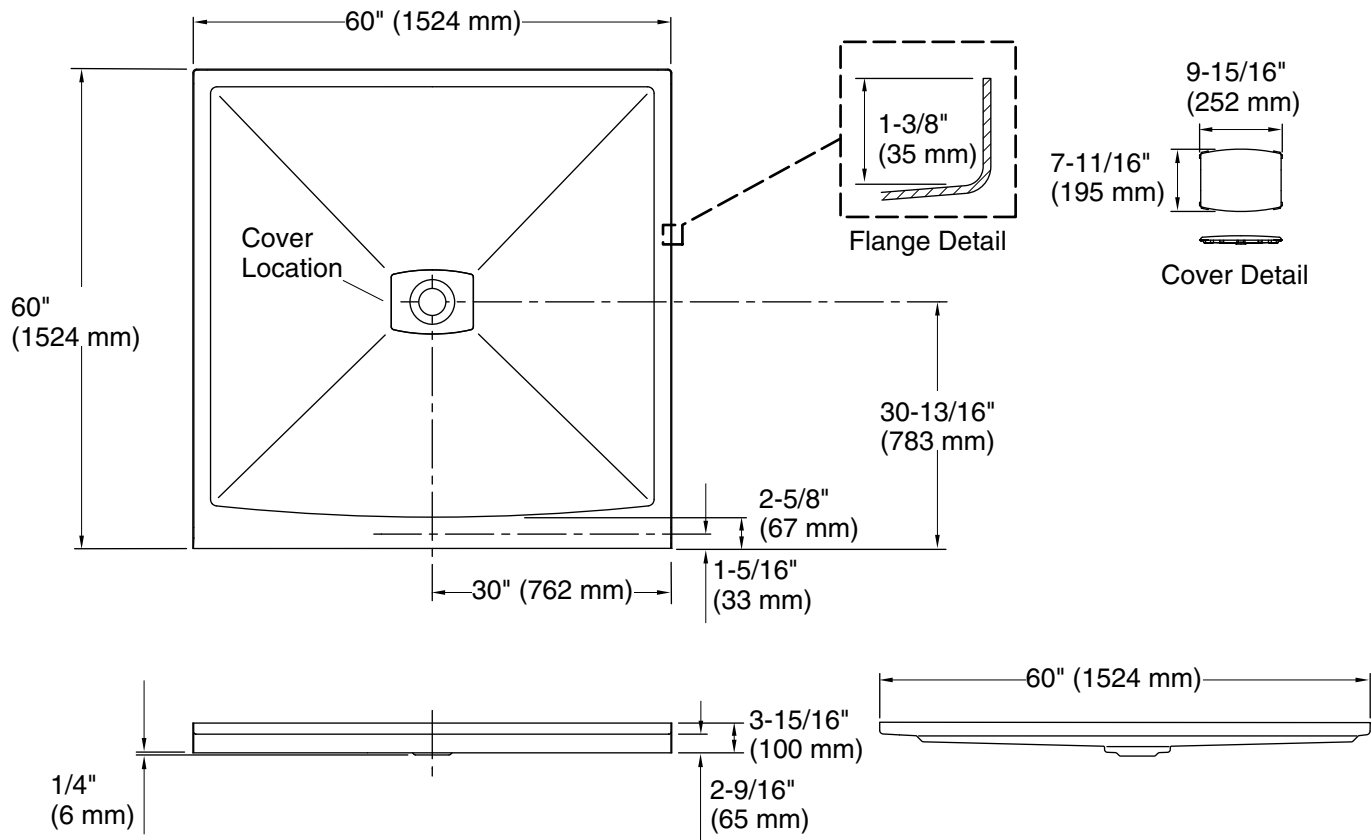

Color tiles intended for reference only.

Color	Code	Description
	0	White
	96	Biscuit
	NY	Dune
	95	Ice™ Grey
	58	Thunder™ Grey
	7	Black Black™

Technical Information

All product dimensions are nominal.

Drain location:	Center
Weight:	83 lbs (37.6 kg)
Minimum floor load:	15 lbs/ft ² (73.2 kg/m ²)
Minimum flat for door:	2-5/8" (66 mm)

Notes

Measure your actual product for rough-in details.

Install this product according to the installation instructions.

Shimming may be required to level the fixture.

Shimming may be required between the stud frame and the fixture.