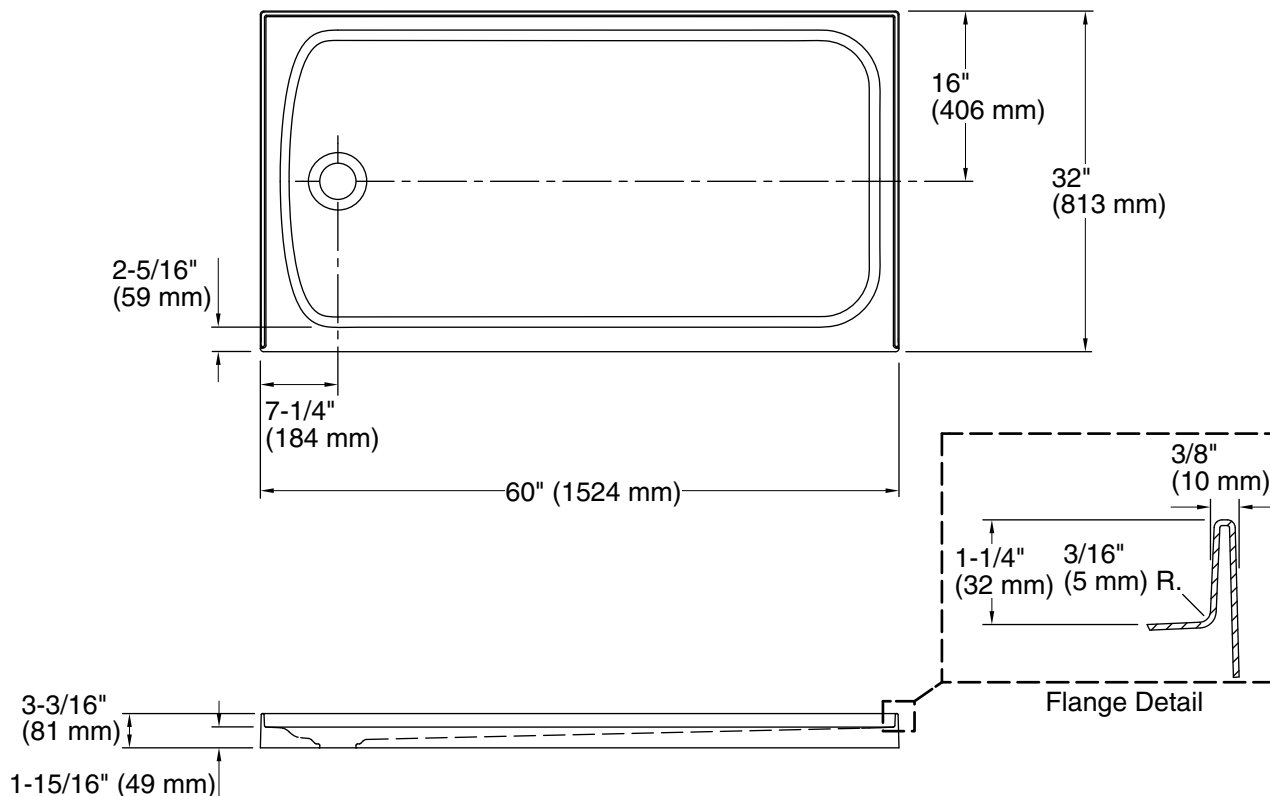

Color tiles intended for reference only.

Color	Code	Description
-------	------	-------------

	0	White
---	---	-------

Technical Information

All product dimensions are nominal.

Drain location: Left
 Weight: 128 lbs (58.1 kg)
 Minimum flat for door: 2" (51 mm)