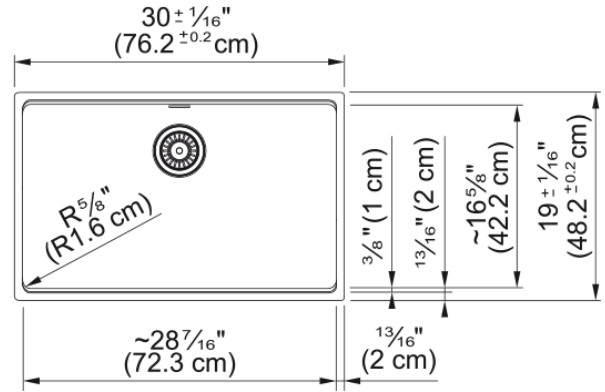

Maris Undermount Sink - MAG11028-ONY | 125.0687.018

Technical Data

Aspect

Sink type	Sink
Type of material	Granite
Number of bowls	1
Color	Onyx
Surface finish	None

Product Dimensions

Exterior size: right to left	30.008
Exterior size: front to back	18.976
Large bowl size: right to left	28.425
Large bowl size: front to back	16.614
Large bowl: depth	9.488

Installation

Minimum cabinet size	33"
----------------------	-----

Product specifications

Installation type	Undermount
Drain hole	3 1/2"
Position of drainer	No drainer

Product identification

Product brand	FRANKE
Product family	Maris
Collection	Maris
Certified by	IAPMO