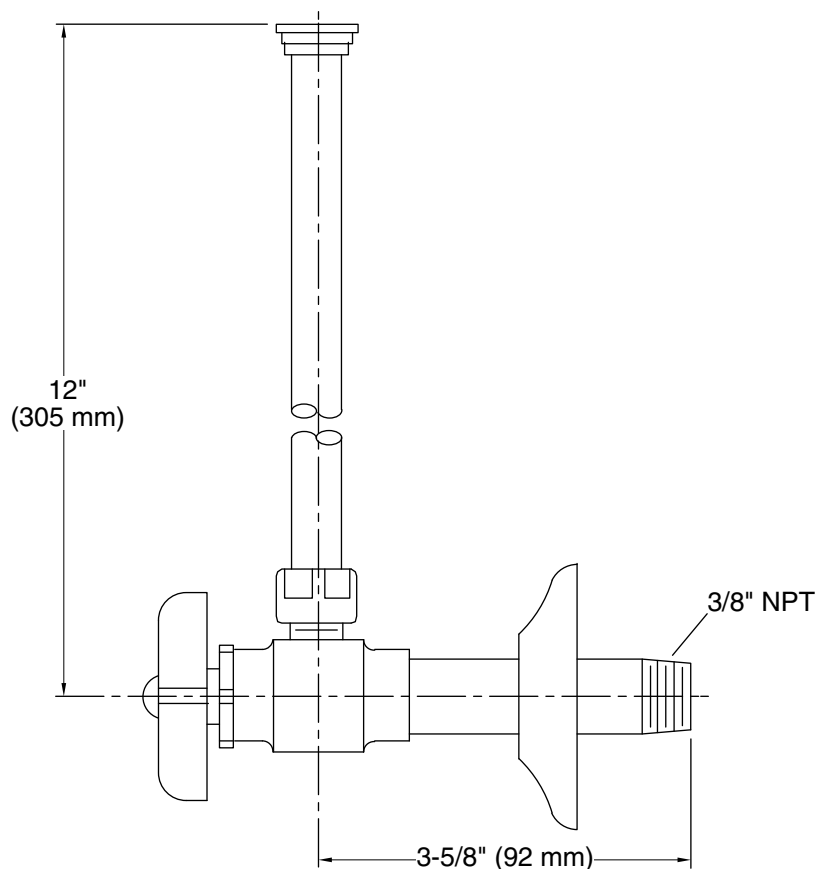

Features

- Compression valve
- Annealed vertical tube with supply flange
- 3/8 NPT connection with flange
- Four-arm handle stop

Material

- Brass

Recommended Products/Accessories

K-23723 Faucet cleaner

Codes/Standards

Technical Information

All product dimensions are nominal.

Notes

Install this product according to the installation guide.